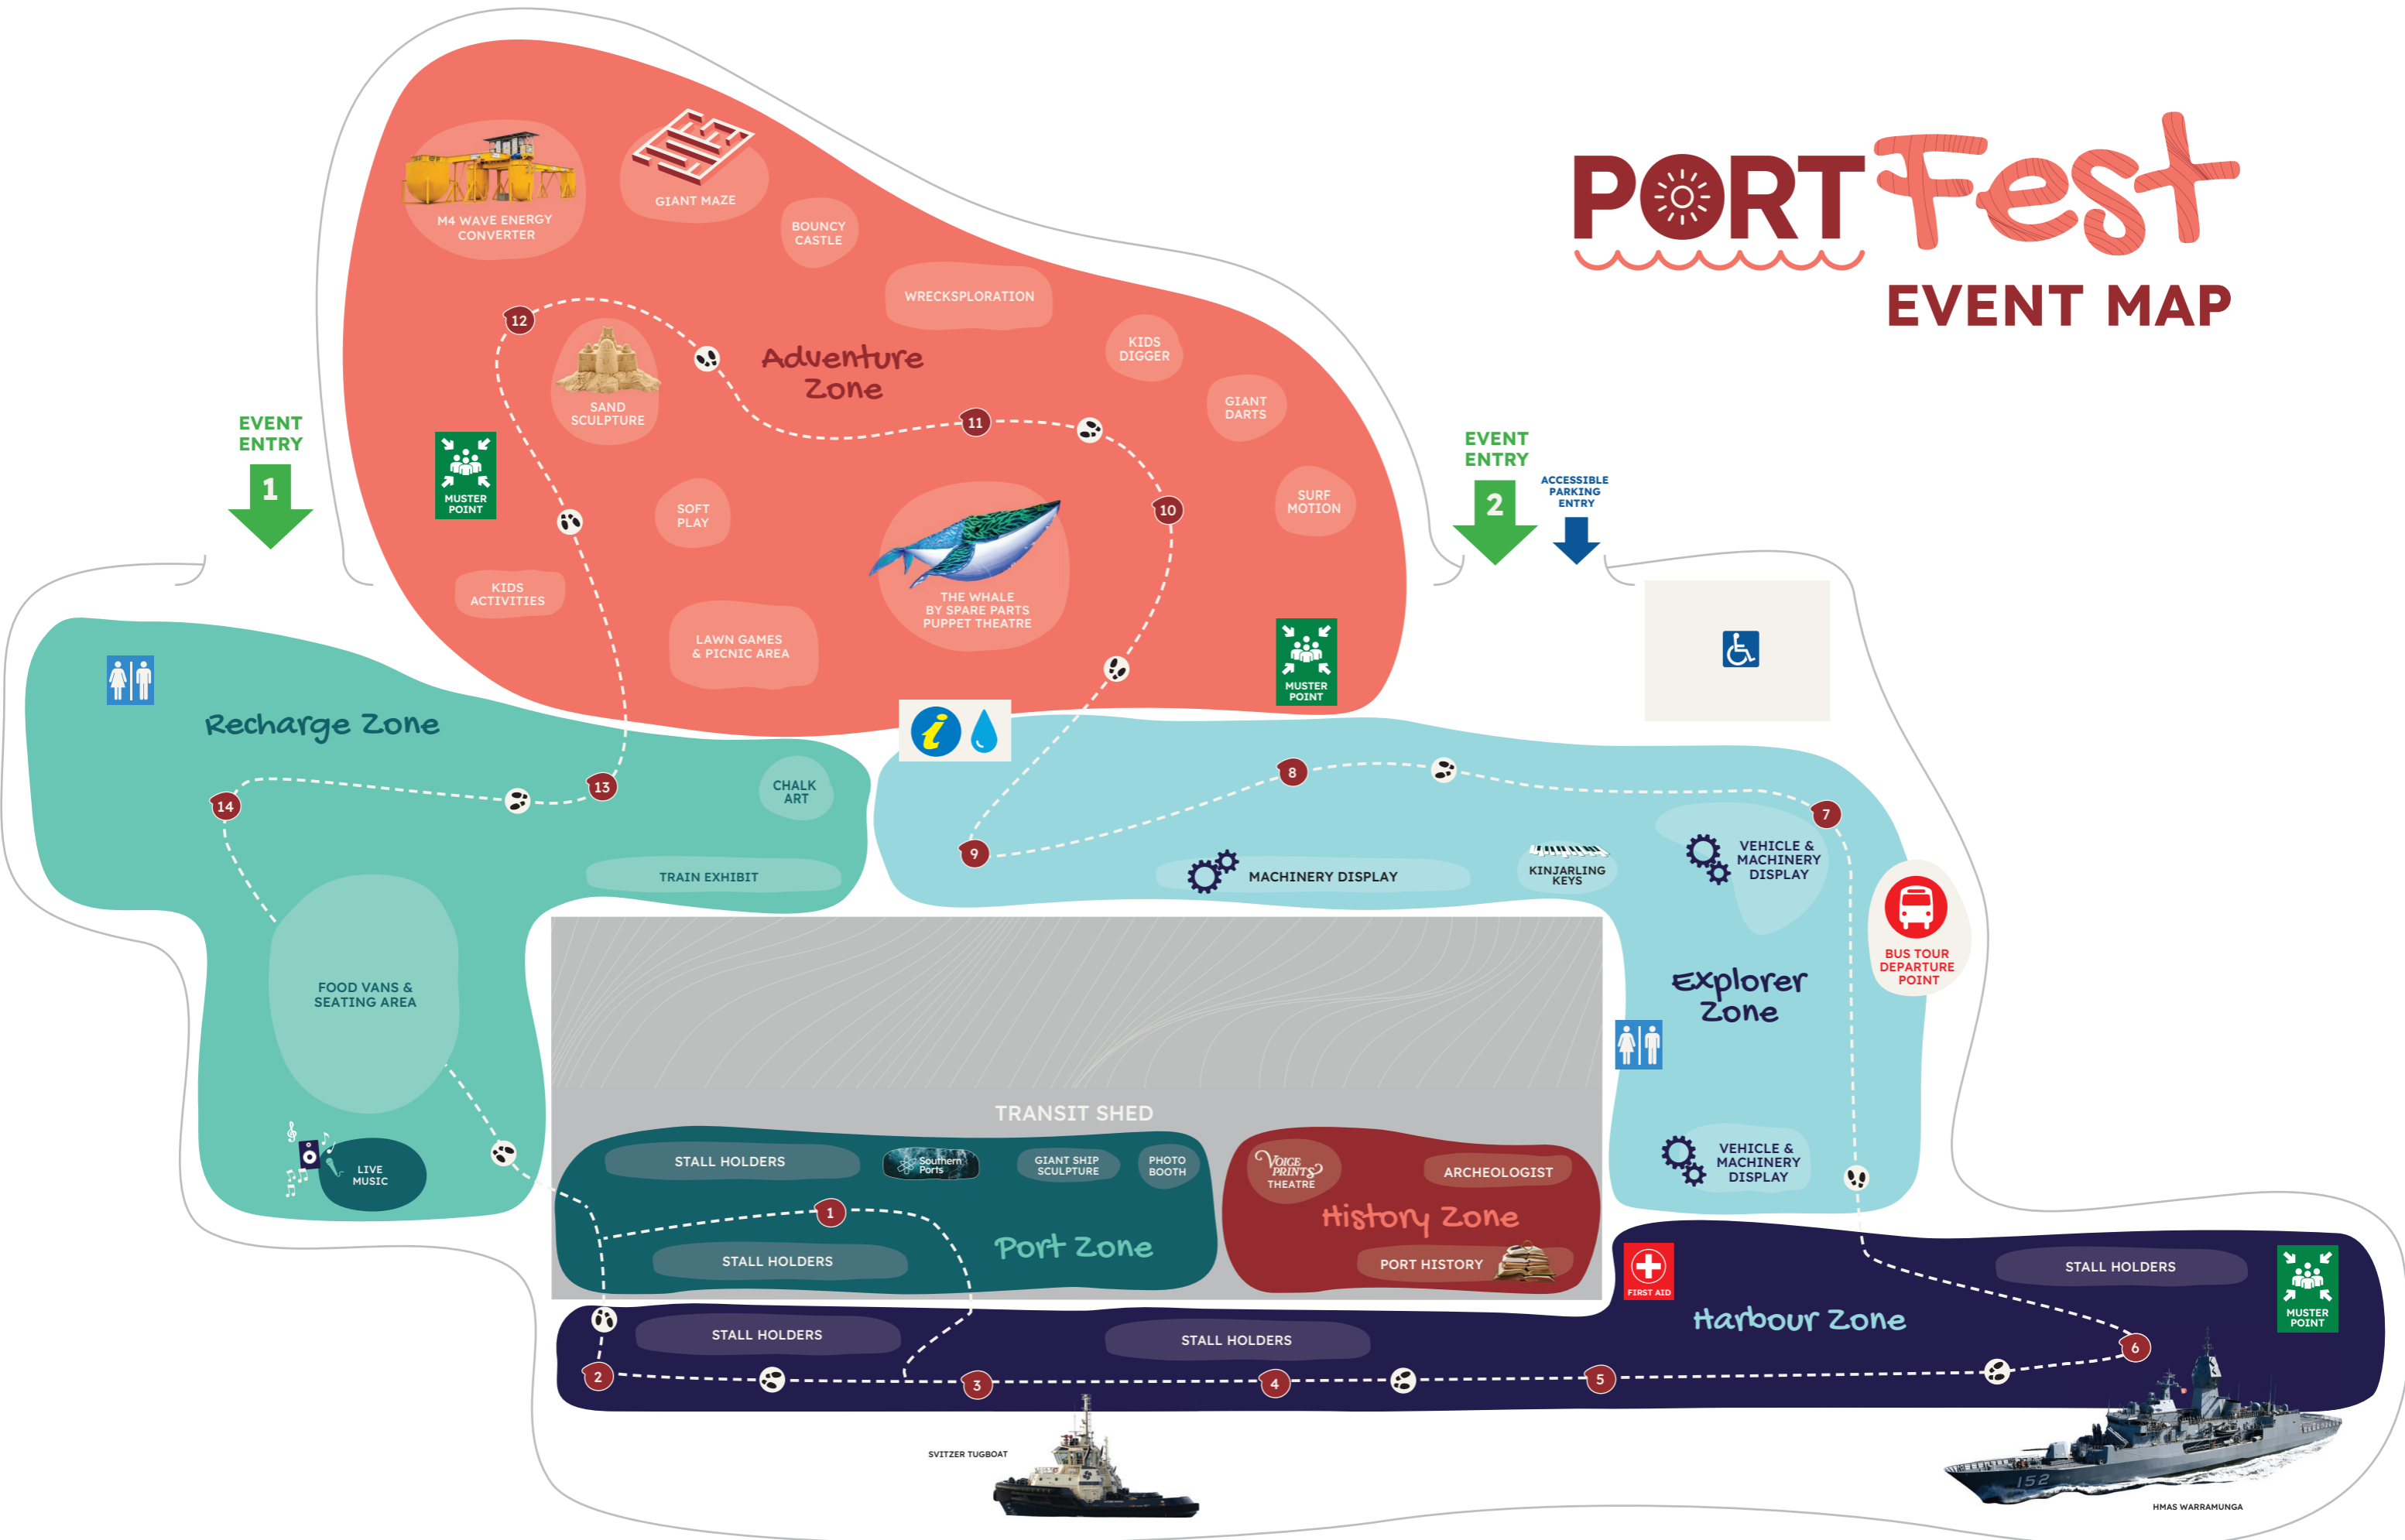

PORT Fest

EVENT MAP

EVENT ENTRY
1

EVENT ENTRY
2
ACCESSIBLE PARKING ENTRY

SVITZER TUGBOAT

HMAS WARRAMUNGA