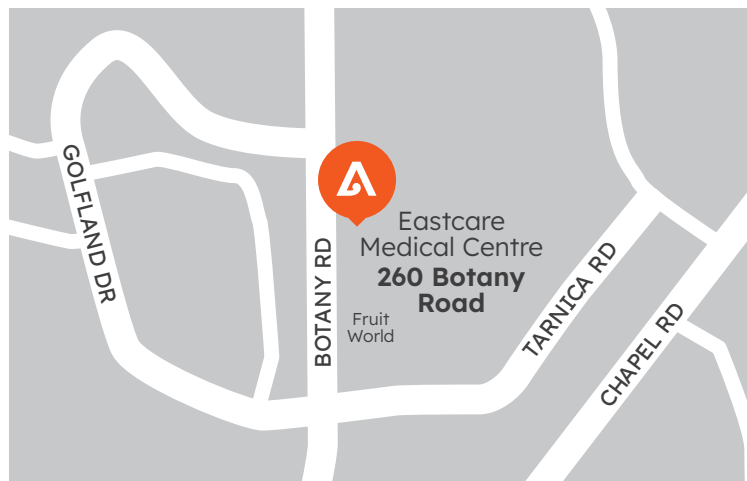

Allevia Radiology

Botany

Eastcare Medical Centre,
260 Botany Road,
Howick, Auckland 2013

Located next to Fruit World.

Parking available in forecourt and
at the back of the building.

Services:

- XR** X-ray
- US** Ultrasound
- MG** Mammography
- MRI** Magnetic resonance imaging
- CT** Computed tomography
- BIO** Biopsies
- IGP** Image-guided procedures
- DEXA** Bone density and body composition