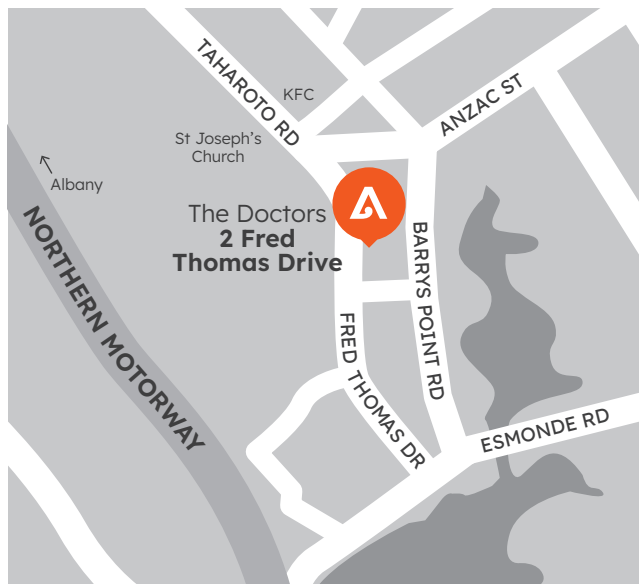

Allevia Radiology

Takapuna

The Doctors,
2 Fred Thomas Drive,
Takapuna, Auckland 0622

Located on the ground level adjacent to The Doctors medical complex.

Moments away from Northern Motorway access.

Parking available in the forecourt.

Services:

- **XR** X-ray
- **US** Ultrasound
- **NM** Nuclear medicine
- **IGP** Image-guided procedures

A better health journey
alleviaradiology.co.nz