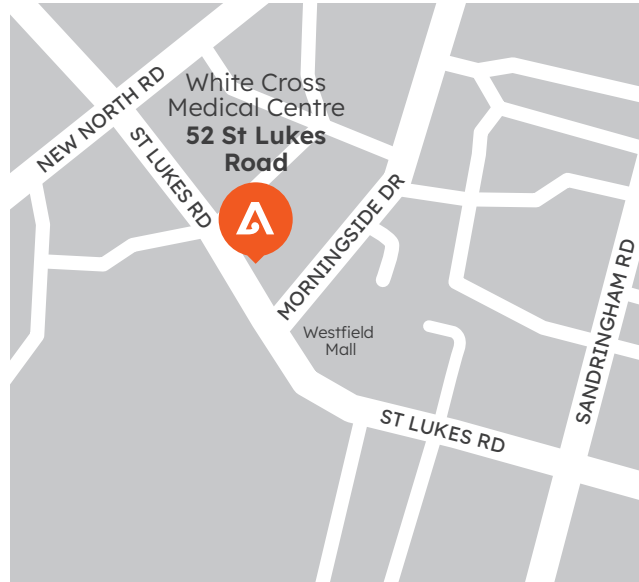

Allevia Radiology

St Lukes

White Cross Medical Centre,
52 St Lukes Road,
Mt Albert, Auckland 1025

Located just a few steps
away from Westfield Mall.

Parking available in the forecourt
and basement.

Services:

- XR X-ray
- US Ultrasound

A better health journey
alleviaradiology.co.nz