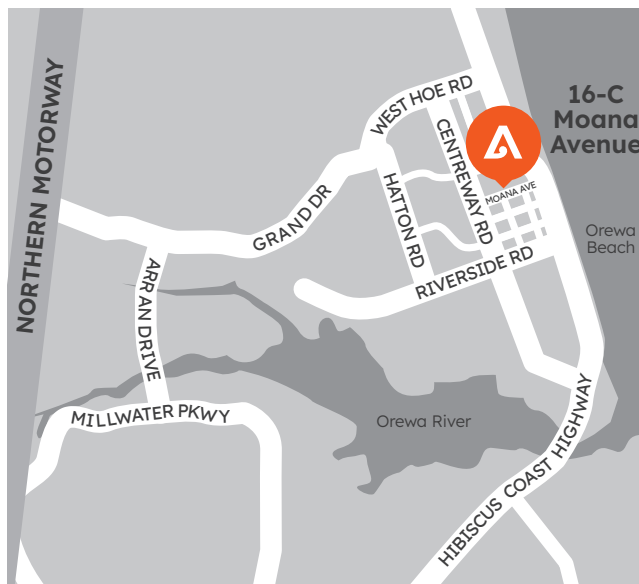

Allevia Radiology

Orewa

16-C Moana Avenue,
Orewa, Auckland 0931

Located opposite the
New World supermarket.

Parking available in the forecourt
and on surrounding streets.

Services:

- XR** X-ray
- US** Ultrasound
- DEXA** Bone density and body composition

A better health journey
alleviaradiology.co.nz