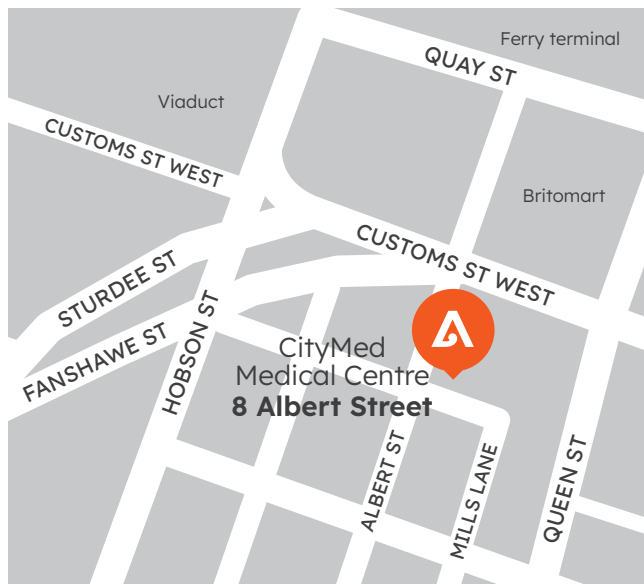

Allevia Radiology

Auckland CBD

CityMed Medical Centre,
8 Albert Street,
Auckland CBD, 1010

Located inside the CityMed Medical Centre on the corner of Albert Street and Mills Lane.

Services:

- XR** X-ray
- US** Ultrasound

A better health journey
alleviaradiology.co.nz