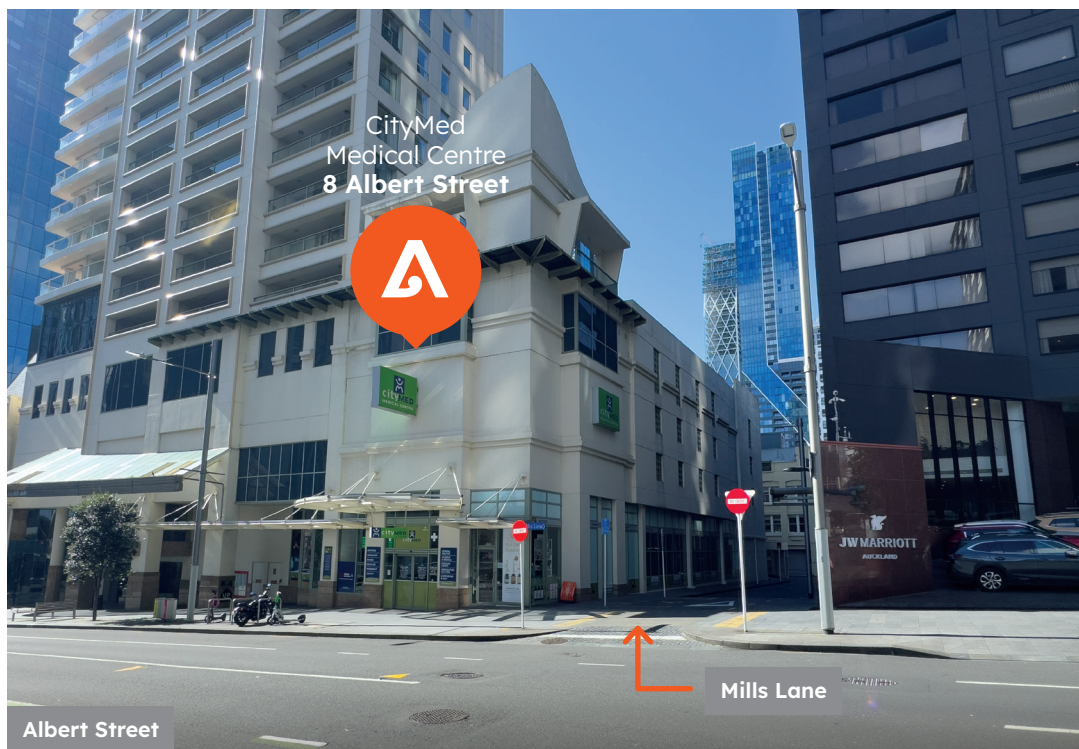

Allevia Radiology

Auckland CBD

CityMed Medical Centre,
8 Albert Street,
Auckland CBD, 1010

Located inside the CityMed Medical Centre on the corner of Albert Street and Mills Lane.

Services:

- XR** X-ray
- US** Ultrasound