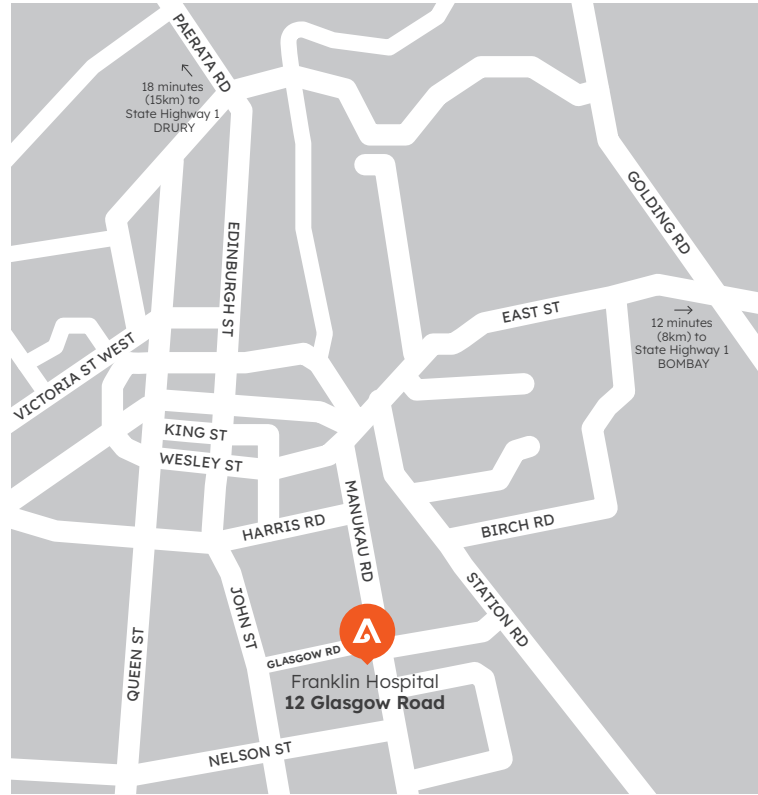

Allevia Radiology

Pukekohe

Franklin Hospital,
12 Glasgow Road,
Pukekohe, Auckland 2120

Located within the
Franklin Private Hospital.

Parking available in the forecourt
and surrounding streets.

Services:

- **XR** X-ray
- **US** Ultrasound
- **MG** Mammography
- **MRI** Magnetic resonance imaging
- **CT** Computed tomography
- **IGP** Image-guided procedures

A better health journey
alleviaradiology.co.nz