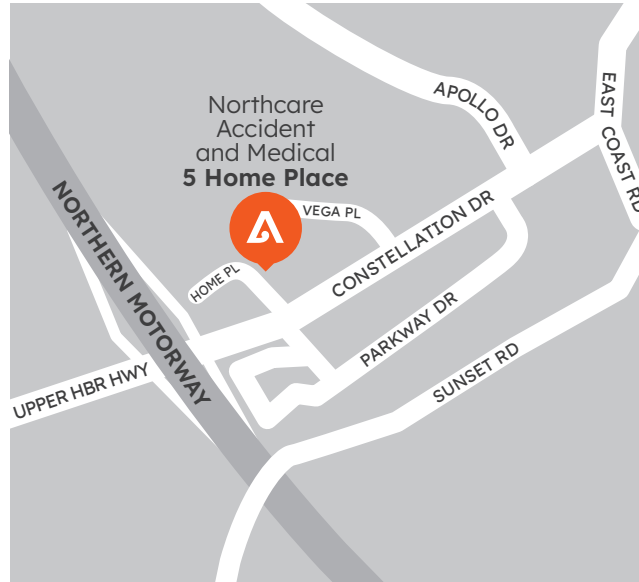

Allevia Radiology

Rosedale

Northcare
Accident and Medical,
5 Home Place, Rosedale,
Auckland 0632

Located at the Northcare
Medical Centre, behind the
Mobil petrol station.

Parking available in the forecourt
and behind the building.

Services:

- XR** X-ray
- US** Ultrasound
- MG** Mammography
- BIO** Biopsies
- IGP** Image-guided procedures

Home Place

Constellation Drive

A better health journey
alleviaradiology.co.nz