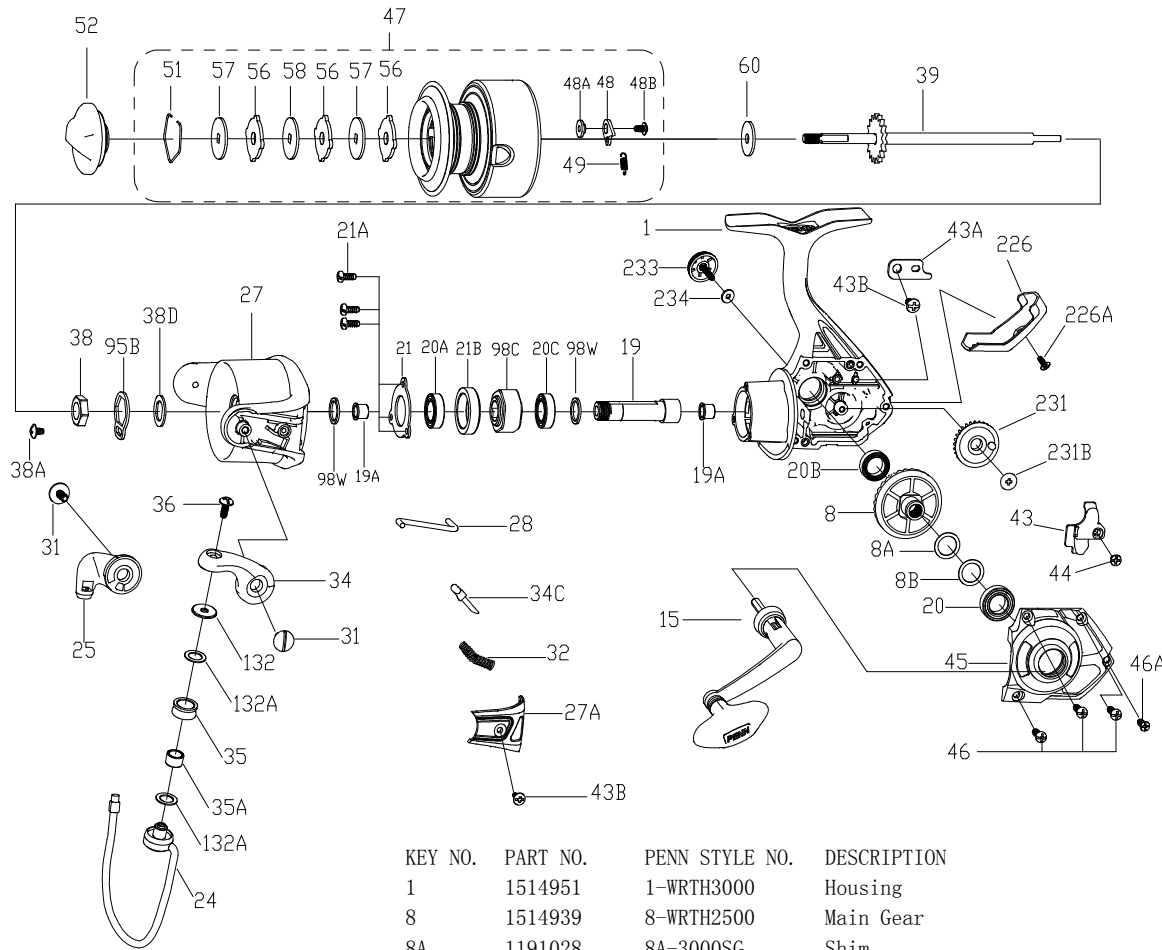

**PARTS LIST FOR MODEL AS WRTH3000**

KEY NO.	PART NO.	PENN STYLE NO.	DESCRIPTION
1	1514951	1-WRTH3000	Housing
8	1514939	8-WRTH2500	Main Gear
8A	1191028	8A-3000SG	Shim
8B	1485199	8B-PURIII3000	Shim B
15	1514940	15-WRTH2500	Handle Assembly
19	1485212	19-PURIII3000	Pinion Gear
19A	1191252	19A-3000SG	Bushing (2 req)
20	1514942	20-WRTH2500	Housing Bushing
20A	1203973	20A-3000PUR	Ball Bearing
20B	1514941	20B-WRTH2500	Housing Bushing
20C	1203975	20C-3000PUR	Ball Bearing
21	1308052	21-CFT3000	Bearing Retainer
21A	1485211	21A-PURIII3000	Bearing Retainer Screw (3 req)
21B	1192648	21B-3000SG	Collar