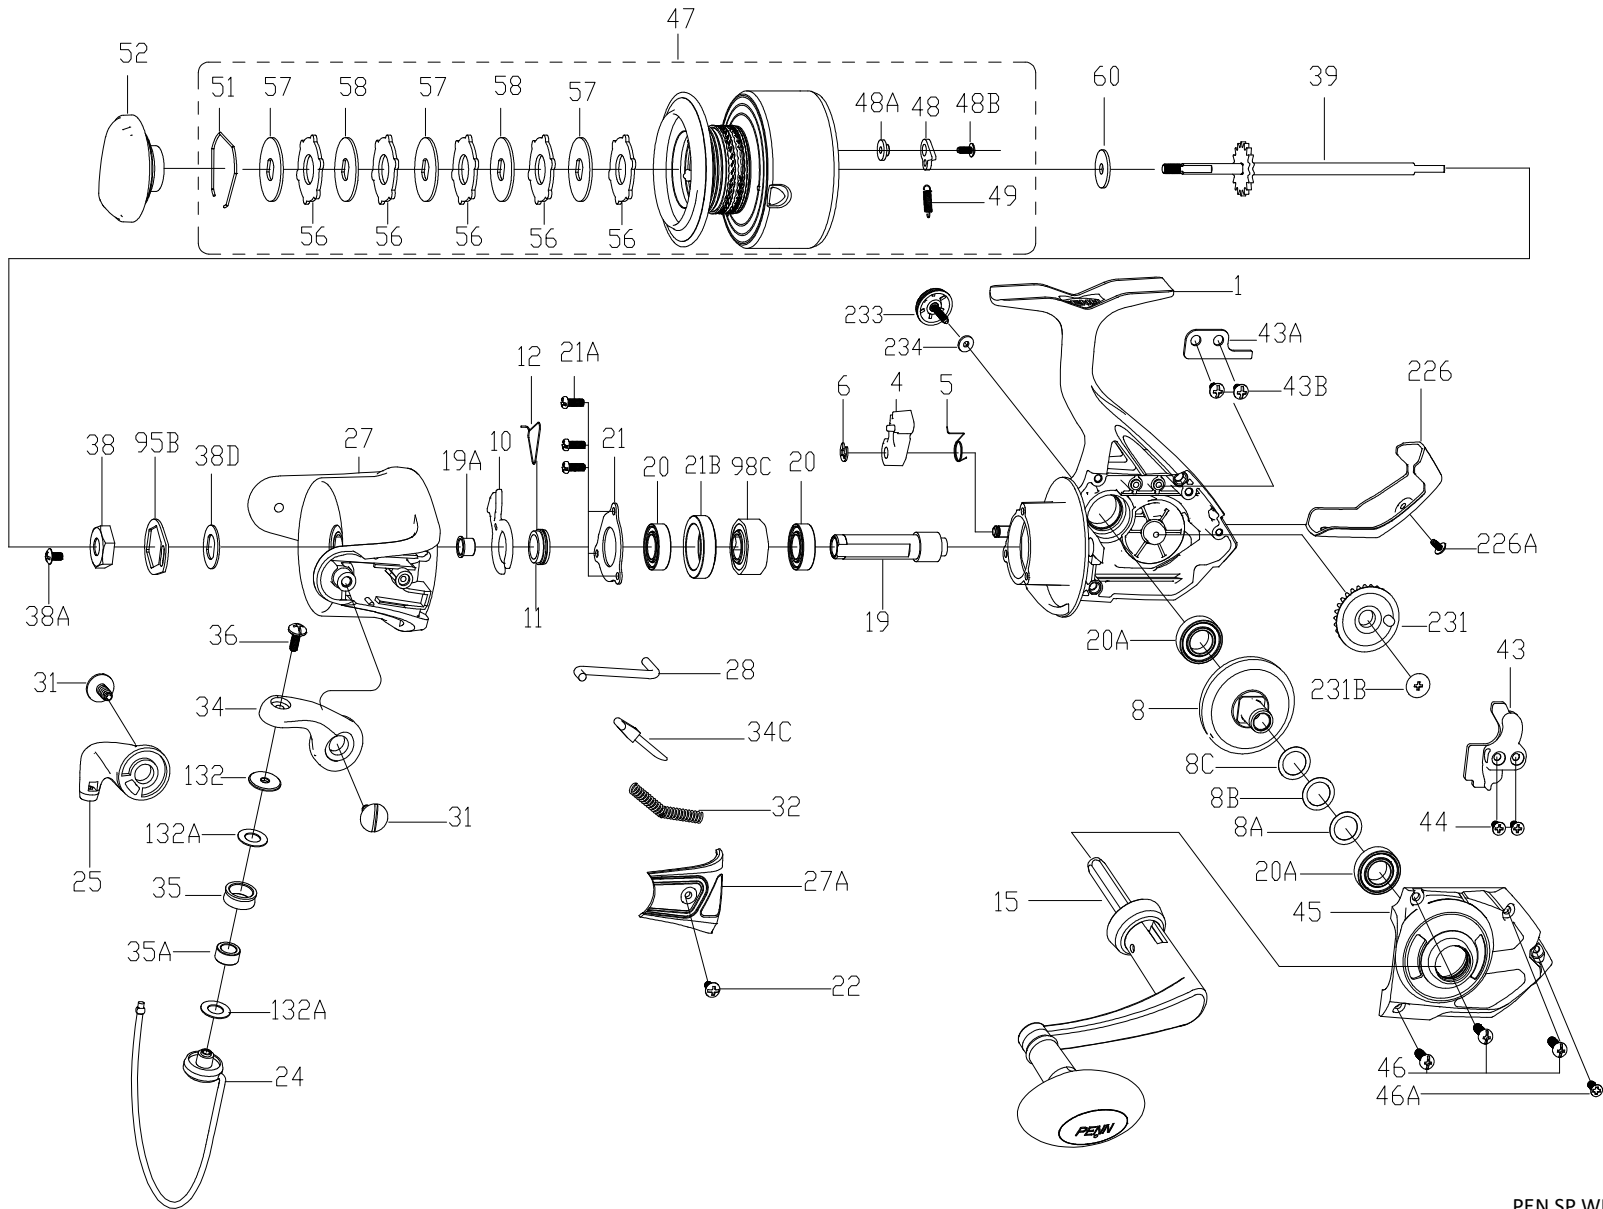

WRTHII6000
EXPLODED DRAWING

Thank you for your recent PENN gear purchase. No matter where you fish or what you fish for, you can depend PENN to perform in any battle day in and day out. Now it's time to get your product registered and get out on the water.

<https://register.pennfishing.com>

KEY NO.	PART NO.	PENN STYLE NO.	DESCRIPTION	KEY NO.	PART NO.	PENN STYLE NO.	DESCRIPTION
1	1609408	1-WRTHII6000	Housing	38	1204049	38-5000PUR	Rotor Nut
4	1190937	4-5000SG	A/R Dog	38A	1365741	38A-FRCII5000	Rotor Locking Plate Screw
5	1190966	5-5000SG	Dog Spring	38D	1308104	38D-CFT5000	Rotor Nut Washer
6	1190979	6-5000SG	Retaining Clip	39	1514984	39-WRTH6000	Main Shaft Assembly
8	1514967	8-WRTH5000	Main Gear	43	1485579	43-PURIII5000	Crosswind Block
8A	1191030	8A-5000SG	Shim	43A	1191820	43A-5000SG	Crosswind Block Plate
8B	1485572	8B-PURIII5000	Shim B	43B	1203997	43B-3000PUR	Screw (2 req)
8C	1485571	8C-PURIII5000	Shim C	44	1191845	44-5000SG	Crosswind Block Screw (2 req)
10	1191066	10-5000SG	A/R Holder	45	1609404	45-WRTHII5000	Housing Cover
11	1191085	11-5000SG	Bushing	46	1485574	46-PURIII5000	Housing Cover Screw (3 req)
12	1313865	12-CFT8000	A/R Bushing Spring	46A	1485575	46A-PURIII5000	Housing Cover Screw
15	1514968	15-WRTH5000	Handle Assembly	47	1609412	47-WRTHII6000	Spool Assembly
19	1485498	19-PURIII5000	Pinion Gear	48	1211625	48-5000SG	Click Tongue
19A	1191253	19A-5000SG	Pinion Bushing	48A	1211626	48A-5000SG	Click Tongue Washer
20	1204012	20-5000PUR	Ball Bearing (2 req)	48B	1192658	22-2000SG	Spool Click Screw
20A	1514969	20A-WRTH5000	Housing Bushing (2 req)	49	1211627	49-5000SG	Click Tongue Spring
21	1192636	21-5000SG	Bearing Retainer	51	1308112	51-CFT5000	Drag Retaining Ring
21A	1204016	21A-5000PUR	Bearing Retainer Screw (3 req)	52	1609406	52-WRTHII5000	Drag Knob Assembly
21B	1324209	21B-BTLII5000	Collar	56	1192036	56-5000SG	Drag Washer (5 req)
22	1204018	22-6000PUR	Bail Pivot Cover Screw	57	1514977	57-WRTH5000	Keyed Washer (3 req)
24	1514982	24-WRTH6000	Bail Wire	58	1192053	58-5000SG	Eared Washer (2 req)
25	1514971	25-WRTH5000	Bail Holder	60	1514978	60-WRTH5000	Thrust Washer
27	1609409	27-WRTHII6000	Rotor	95B	1308115	95B-CFT5000	Rotor Locking Plate
27A	1609410	27A-WRTHII6000	Bail Pivot Cover	98C	1485497	98C-PURIII5000	Clutch/Sleeve Assembly
28	1365749	28-FRCII6000	Trip Lever	132	1192296	132-3000SG	Roller Washer
31	1365740	31-FRCII5000	Bail Arm Screw (2 req)	132A	1192302	132A-3000SG	Line Roller Washer (2 req)
32	1200520	32-6000SG	Bail Spring	226	1609407	226-WRTHII5000	Rear Cover
34	1609411	34-WRTHII6000	Bail Arm	226A	1485216	226A-PURIII3000	Rear Cover Screw
34C	1191652	34C-5000SG	Pivot Arm	231	1485583	231-PURIII6000	Crosswind Gear
35	1308066	35-CFT3000	Line Roller	231B	1485578	231B-PURIII5000	Screw Crosswind Gear
35A	1308067	35A-CFT3000	Line Roller Bushing	233	1514979	233-WRTH5000	Lock Knob
36	1191699	36-3000SG	Bail Stud Screw	234	1514980	234-WRTH5000	Lock Knob Washer

WARNING: Cancer and Reproductive Harm – www.P65Warnings.ca.gov