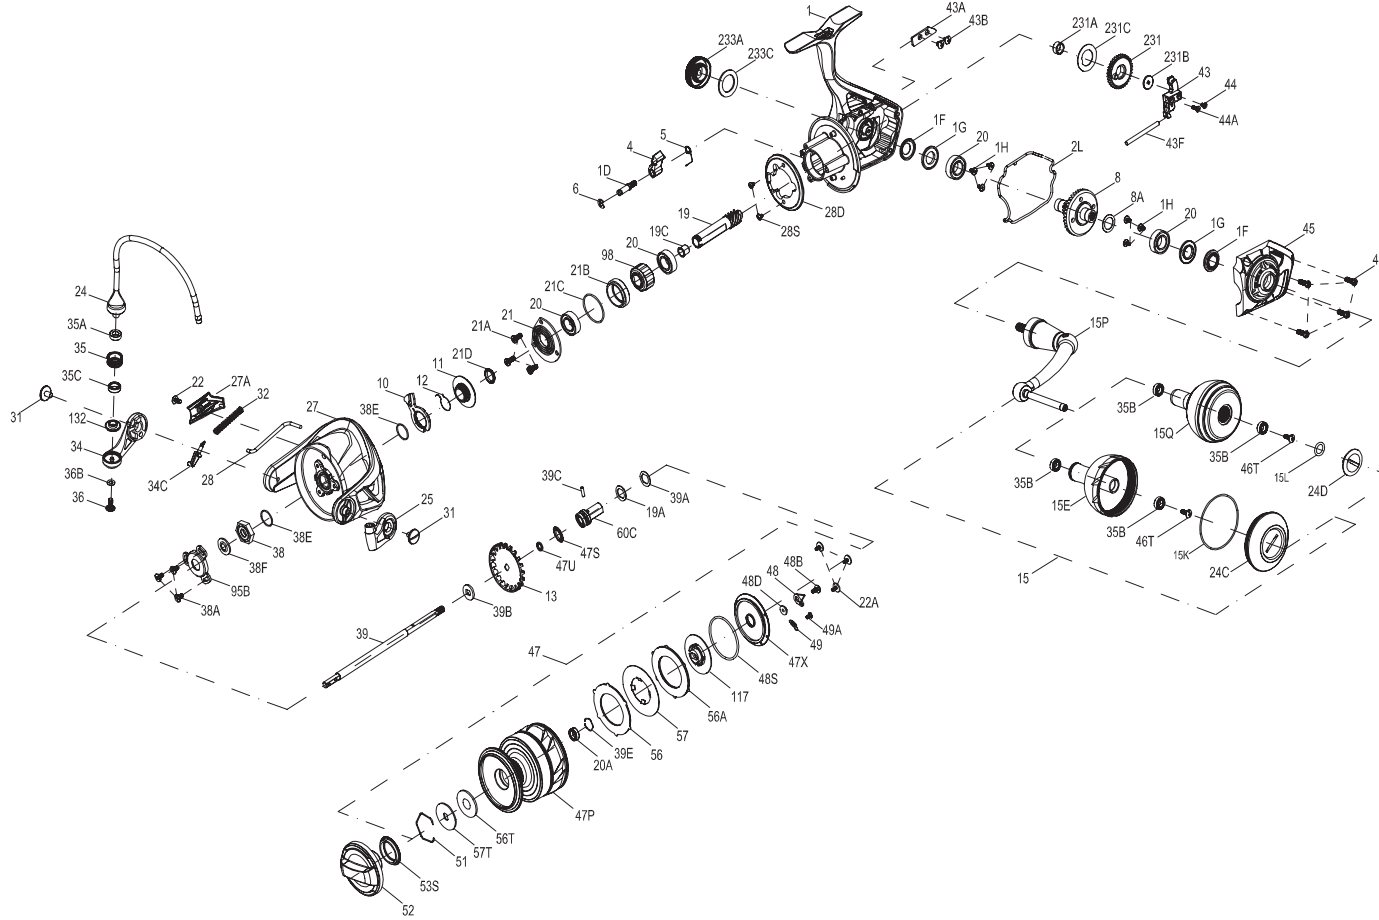

PARTS LIST FOR MODEL SLAMMER IV 7500

KEY NO.	PART NO.	STYLE NO.	DESCRIPTION
25	1385663	25-CLA8000	Bail Holder
27	1569348	27-SLAIV7500	Rotor
27A	1569349	27A-SLAIV7500	Rotor Cover
28	1569350	28-SLAIV7500	Rotor Trip Lever
28D	1277161	28D-SSV7500	Rotor Brake
28S	1277054	28S-SSV5500	Rotor Brake Screw(2req.)
31	1277055	31-SSV5500	Bail Arm Screw (2req.)
32	1569351	32-SLAIV7500	Bail Spring
34	1385667	34-CLA8000	Bail Arm
34C	1277164	34C-SSV7500	Pivot Arm
35	1457805	35-SSV7500	Line Roller
35A	1419050	35A-SLA5500	Line Roller Bushing
35B	1377606	35B-BTLII8000LC	Line Roller Ball Bearing(4req.)
35C	1569273	35C-SLAIV5500	Ball Bearing
36	1277166	36-SSV7500	Line Roller Screw
36B	1417809	36B-CLA6000	Bail Arm Screw Washer
38	1419103	38-SLA7500	Rotor Nut
38A	1119121	20C-7000AF	Screw(3req.)
38E	1302502	232B-SSV3500	Bearing Retainer O-Ring(2req.)
38F	1419080	38F-SLA7500	Rotor-Main Shaft Seal
39	1569352	39-SLAIV7500	Main Shaft
39A	1569353	39A-SLAIV7500	Spool Adjust Washer(2req.)
39B	1277067	39B-SSV5500	Main Shaft Washer
39C	1569354	39C-SLAIV7500	Main Shaft Dowel
39E	1569277	39E-SLAIV5500	Lock Spring
43	1419105	43-SLA7500	Oscillation Slider
43A	1277173	43A-SSV7500	O/S Slider Guide
43B	1277070	43B-SSV5500	Screw(2req.)
43F	1389567	43F-CLA6000	O/S Slider Guide Shaft
44	1385672	44-CLA8000	Main Shaft Screw
44A	1447691	44A-SLAIII8000HS	Screw
45	1569355	45-SLAIV7500	Body Cover Assembly
46	1277074	46-SSV5500	Body Cover Screw (4req.)
46T	1341500	3-SSV7500LC	A/R Button Screw(2req.)
47	1569356	47-SLAIV7500	Spool Assembly
47P	1569357	47P-SLAIV7500	Spool
47S	1494699	47S-SSVI2500LL	Seal
47U	1525247	47U-CLAII5000	Seal
47X	1569358	47X-SLAIV7500	Drag Cover
48	1419069	48-SLA5500	Spool Click Plate
48B	1385681	48B-CLA3000	Spool Clicker Spring Screw
48D	1385679	48D-CLA3000	Spool Clicker Spacer Ring
48S	1569359	48S-SLAIV7500	Spool Seal
49	1259579	49-7000AF	Spring
49A	1569283	49A-SLAIV5500	Screw
51	1277085	51-SSV5500	Drag Washer Retainer
52	1569360	52-SLAIV7500	Drag Knob Assembly
53S	1339555	53S-CLA5000	Drag Knob Seal
56	1419077	56-SLA7500	Drag Friction Washer
56A	1419078	56A-SLA7500	Drag Friction Washer
56T	1277089	56T-SSV5500	Drag Friction Washer
57	1569361	57-SLAIV7500	Keyed Drag Washer
57T	1419058	57T-SLA5500	Keyed Drag Washer
60C	1569362	60C-SLAIV7500	Spool Support Sleeve
95B	1419114	95B-SLA7500	Rotor Nut Locking Plate
96	1277190	96-SSV7500	Clutch/Sleeve Assembly
117	1569363	117-SLAIV7500	Drag Drive Plate
132	1419163	132-SLA9500	Line Roller Collar
231	1419117	231-SLA7500	Oscillation Gear
231A	1339566	231A-CLA5000	O/S Gear Bushing
231B	1277100	231B-SSV5500	Screw
231C	1389603	231C-CLA6000	O/S Gear Washer
233A	1569364	233A-SLAIV7500	Handle Cap
233C	1419076	233C-SLA5500	Handle Cap Seal