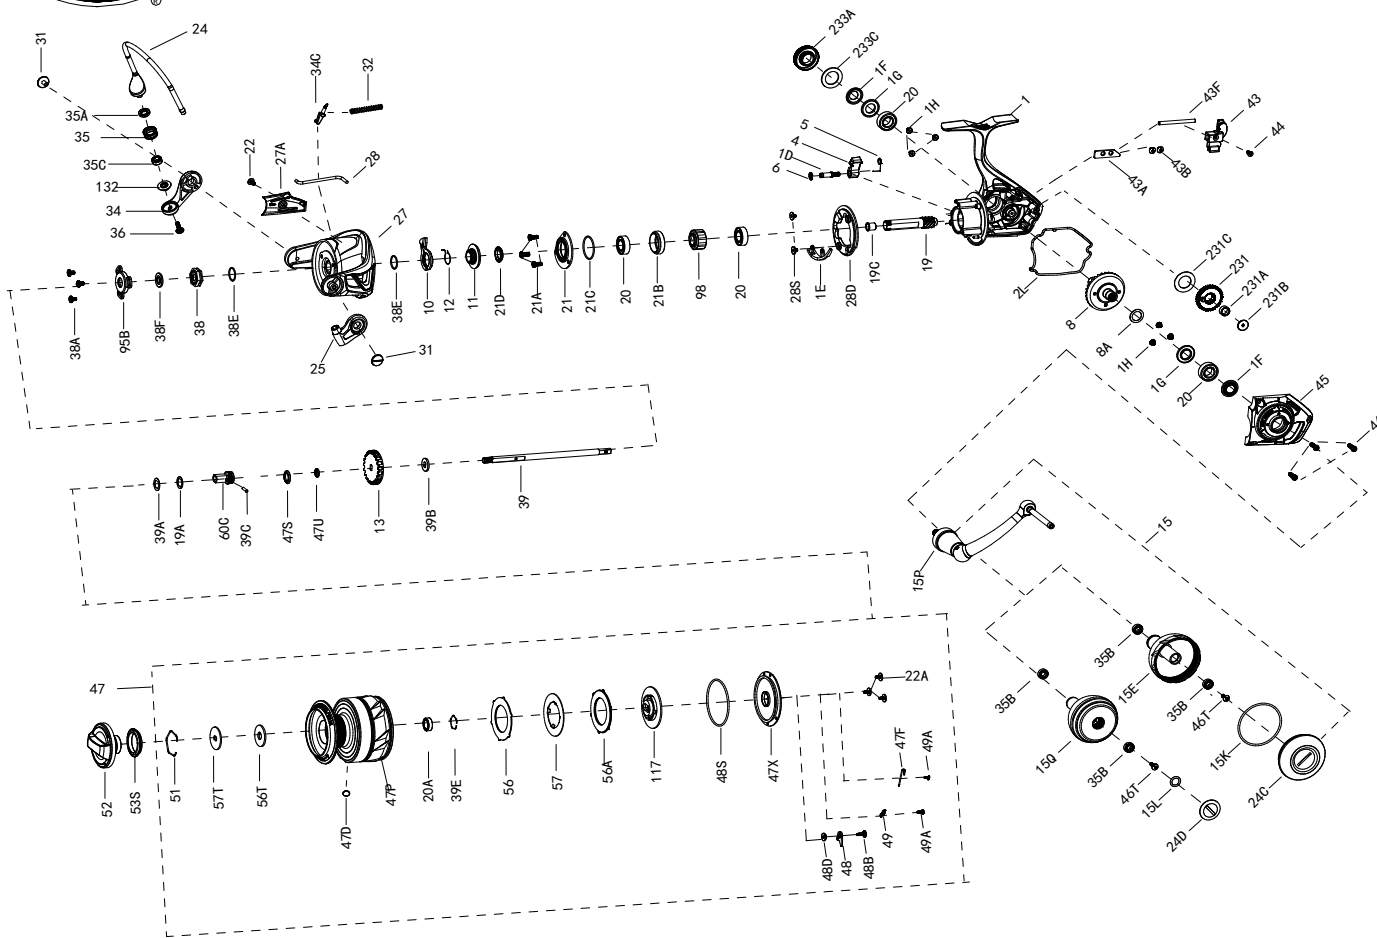

PARTS LIST FOR MODEL SLAIV5500

KEY NO.	PART NO.	PENN STYLE NO.	DESCRIPTION
27	1559270	27-SLAIV5500	Rotor
27A	1559271	27A-SLAIV5500	Rotor Cover
28	1559272	28-SLAIV5500	Rotor Trip Lever
28D	1339509	28D-CLA5000	Rotor Brake
28S	1339512	28S-CLA5000	Rotor Brake Screw(2req.)
31	1277055	31-SSV5500	Bail Arm Screw(2req.)
32	1389467	32-CLA6000	Bail Spring
34	1525241	34-CLAI5000	Bail Arm
34C	1389469	34C-CLA6000	Pivot Arm
35	1457403	35-SLAI116500HS	Line Roller
35A	1457404	35A-SLAI116500HS	Line Roller Bushing
35B	1377606	35A-BTLI18000LC	Line Roller Ball Bearing(2req.)
35C	1559273	35C-SLAIV5500	Ball Bearing
36	1422399	36-SLA9500	Line Roller Screw
38	1419051	38-SLA5500	Rotor Nut
38A	1126326	24-ORRA S10	Screw(3req.)
38E	1418958	38E-SLA3500	Pinion Gear Seal(2req.)
38F	1419052	38F-SLA5500	Rotor-Main Shaft Seal
39	1559274	39-SLAIV5500	Main Shaft
39A	1559275	39A-SLAIV5500	Washer
39B	1277067	39B-SSV5500	Main Shaft Washer
39C	1559276	39C-SLAIV5500	Pin
39E	1559277	39E-SLAIV5500	Lock Spring
43	1419030	43-SLA5500	Oscillation Slide
43A	1339536	43A-CLA5000	O/S Slider Guide
43B	1559161	43B-SLAIV2500	Screw(2req.)
43F	1339537	43F-CLA5000	O/S Slider Guide Shaft
44	1277072	44-SSV5500	Main Shaft Screw
45	1559278	45-SLAIV5500	Body Cover Assembly
46	1277074	46-SSV5500	Body Cover Screw (3req.)
46T	1277046	22-SSV5500	Rotor Cover Screw
47	1559279	47-SLAIV5500	Spool Assembly
47D	1259574	10-7000AF	Line Hook
47F	1419067	47F-SLA5500	Line Clip Retainer
47P	1559280	47P-SLAIV5500	Spool
47S	1559281	47S-SLAIV5500	Seal
47U	1525247	47U-CLAI5000	Seal
47X	1559282	47X-SLAIV5500	Drag Cover
48	1419069	48-SLA5500	Spool Click Plate
48B	1419156	48B-SLA9500	Spool Clicker Spring Screw
48D	1385579	48D-CLA3000	Spool Clicker Spacer Ring
48S	1276958	48S-SSV3500	Drag Cover Seal
49	1385580	49-CLA3000	Spool Clicker Spring
49A	1559283	49A-SLAIV5500	Screw(2req.)
51	1277085	51-SSV5500	Drag Washer Retainer
52	1559284	52-SLAIV5500	Drag Knob Assembly
53S	1339555	53S-CLA5000	Drag Knob Seal
56	1419060	56-SLA5500	Drag Friction Washer
56A	1419062	56A-SLA5500	Drag Friction Washer
56T	1277089	56T-SSV5500	Drag Friction Washer
57	1559285	57-SLAIV5500	Keyed Drag Washer
57T	1419058	57T-SLA5500	Keyed Drag Washer
60C	1559286	60C-SLAIV5500	Spool Support Sleeve
95B	1419009	95B-SLA3500	Rotor Nut Locking Plate
98	1277094	98-SSV5500	Clutch/Sleeve Assembly
117	1559287	117-SLAIV5500	Drag Drive Plate
132	1457405	132-SLAI116500HS	Line Roller Collar
231	1419021	231-SLA5500	Oscillation Gear
231A	1339566	231A-CLA5000	O/S Gear Bushing
231B	1525918	231B-CLAI5000	Screw
231C	1339525	39A-CLA5000	Spool Adjust Washer
233A	1559288	233A-SLAIV5500	Handle Cap
233C	1419076	233C-SLA5500	Handle Cap Seal