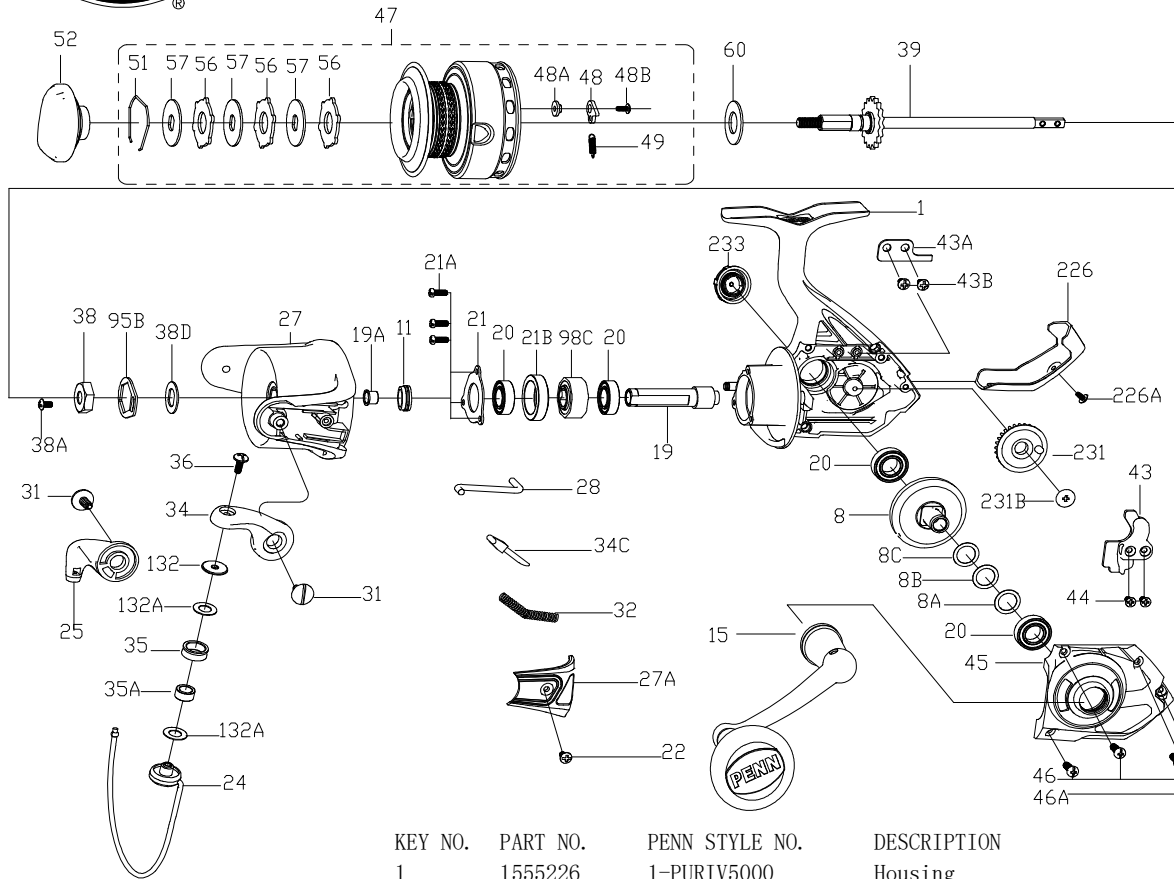

PARTS LIST FOR MODEL AS PURIV5000

KEY NO.	PART NO.	PENN STYLE NO.	DESCRIPTION
1	1555226	1-PURIV5000	Housing
8	1191019	8-5000SG	Main Gear
8A	1191030	8A-5000SG	Shim
8B	1485572	8B-PURIII5000	Shim B
8C	1485571	8C-PURIII5000	Shim C
11	1191085	11-5000SG	Bushing
15	1555227	15-PURIV5000	Handle Assembly
19	1485498	19-PURIII5000	Pinion Gear
19A	1191253	19A-5000SG	Pinion Bushing
20	1308090	20-CFT5000	Ball Bearing (4 req)
21	1192636	21-5000SG	Bearing Retainer
21A	1204016	21A-5000PUR	Bearing Retainer Screw(3 req)
21B	1324209	21B-BTLII5000	Collar
22	1204018	22-6000PUR	Bail Pivot Cover Screw