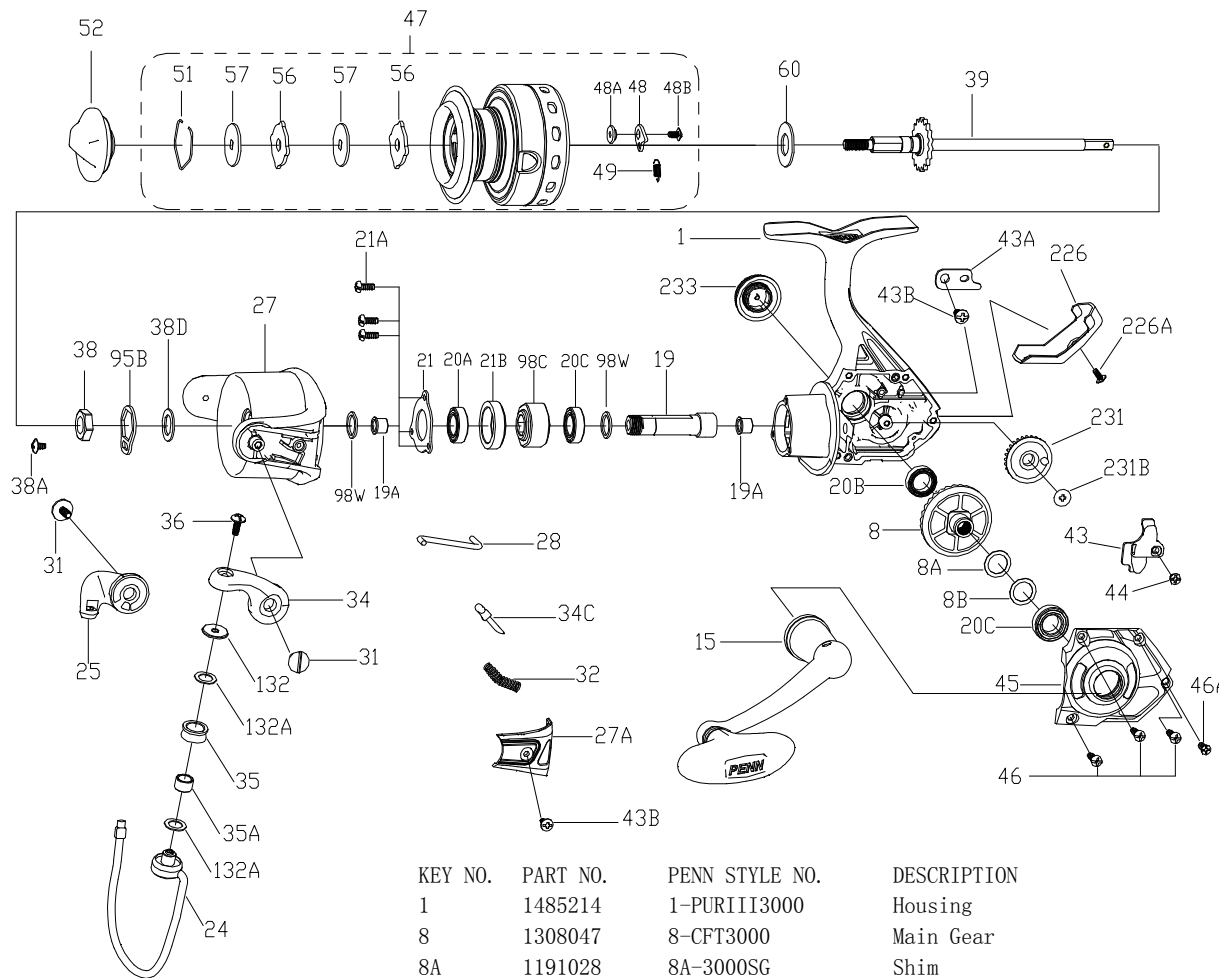

PARTS LIST FOR MODEL AS PURIII3000

KEY NO.	PART NO.	PENN STYLE NO.	DESCRIPTION
1	1485214	1-PURIII3000	Housing
8	1308047	8-CFT3000	Main Gear
8A	1191028	8A-3000SG	Shim
8B	1485199	8B-PURIII3000	Shim B
15	1485220	15-PURIII3000	Handle Assembly
19	1485212	19-PURIII3000	Pinion Gear
19A	1191252	19A-3000SG	Bushing (2 req)
20A	1203973	20A-3000PUR	Ball Bearing
20B	1203974	20B-3000PUR	Ball Bearing
20C	1203975	20C-3000PUR	Ball Bearing (2 req)
21	1308052	21-CFT3000	Bearing Retainer
21A	1485211	21A-PURIII3000	Bearing Retainer Screw (3 req)
21B	1192648	21B-3000SG	Collar