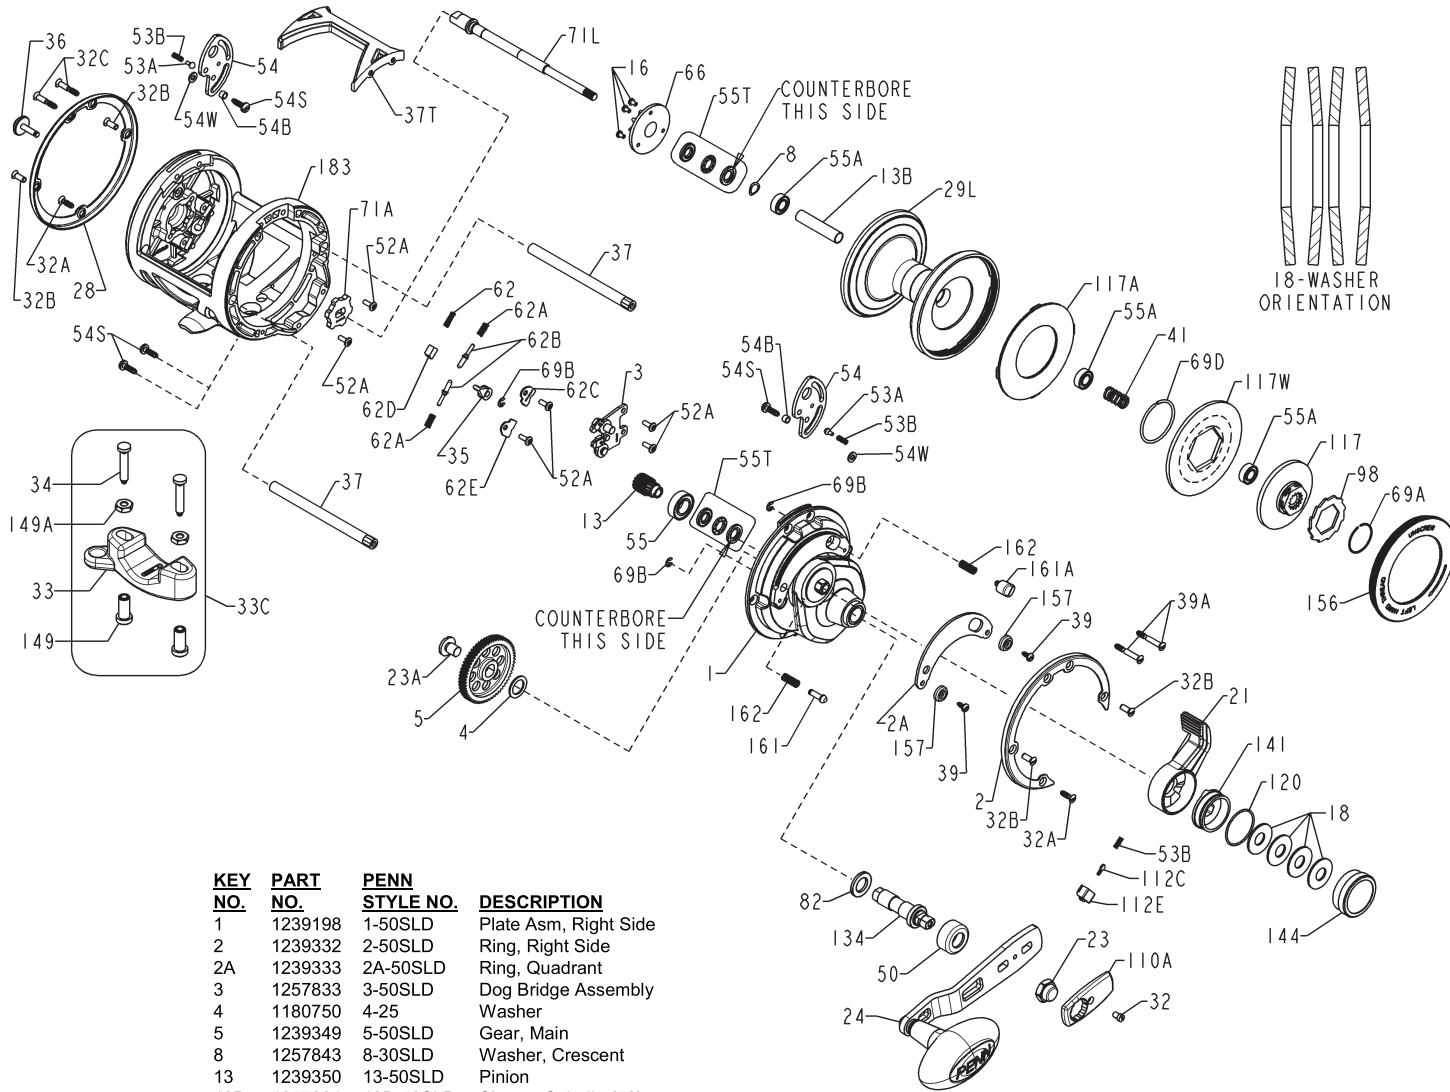

PARTS LIST FOR MODEL SQL50LD & SQL60LD

REEL ASM NOS. 1206095 (SQL50LD) & 1206096 (SQL60LD)

KEY NO.	PART NO.	PENN STYLE NO.	DESCRIPTION
1	1239198	1-50SLD	Plate Asm, Right Side
2	1239332	2-50SLD	Ring, Right Side
2A	1239333	2A-50SLD	Ring, Quadrant
3	1257833	3-50SLD	Dog Bridge Assembly
4	1180750	4-25	Washer
5	1239349	5-50SLD	Gear, Main
8	1257843	8-30SLD	Washer, Crescent
13	1239350	13-50SLD	Pinion
13B	1257834	13B-50SLD	Sleeve, Spindle (50)
13B	1257838	13B-60SLD	Sleeve, Spindle (60)
16	1181587	16-975LD	Screw (3 Req)
18	1239352	18-50SLD	Washer, (50) (4 Req)
18	1239425	18-60SLD	Washer, (60) (4 Req)
21	1239353	21-50SLD	Lever, Drag
23	1229462	23-TRQ40	Nut, Handle
23A	1181930	23-6CH	Screw, Main Gear
24	1229501	24-TRQ40	Assembly, Handle
28	1239357	28-50SLD	Ring, Left Side