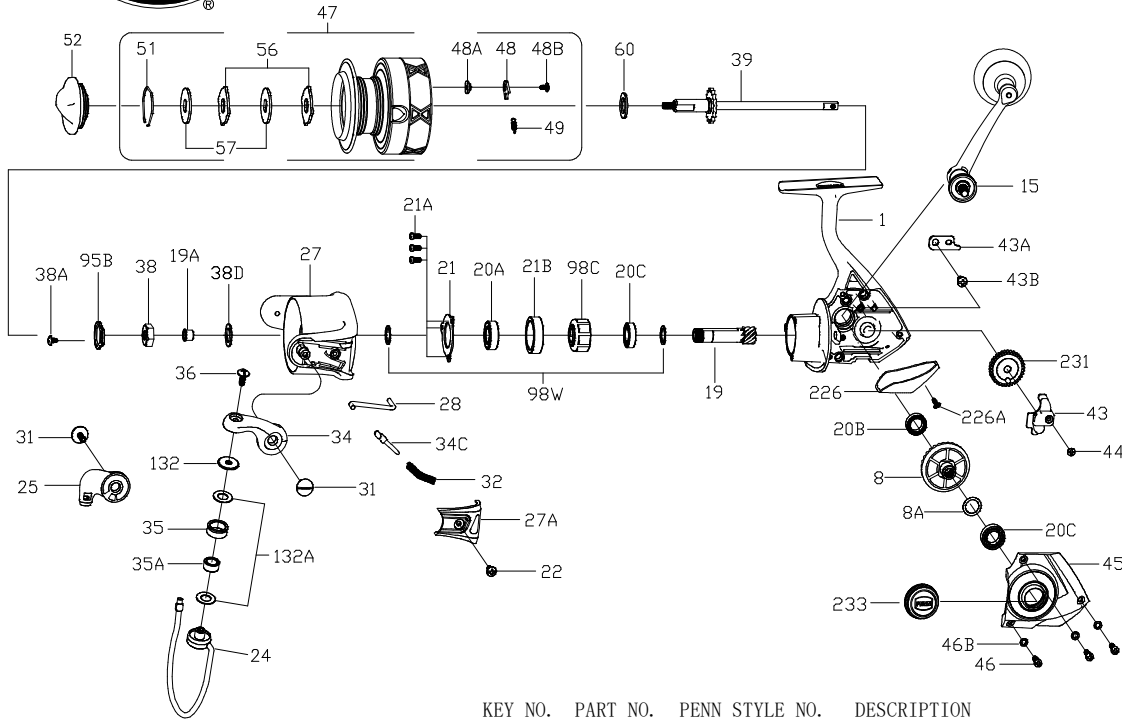

PARTS LIST FOR MODEL FRCIV4000AU

KEY NO.	PART NO.	PENN STYLE NO.	DESCRIPTION
1	1580815	1-FRCIV4000AU	Housing Assembly
8	1308047	8-CFT3000	Main Gear
8A	1191028	8A-3000SG	Shim
15	1580814	15-FRCIV3000AU	Handle Assembly
19	1191231	19-3000SG	Pinion Gear
19A	1191252	19A-3000SG	Pinion Bushing
20A	1308051	20A-CFT3000	Upper Pinion Ball Bearing
20B	1203974	20B-3000PUR	Ball Bearing
20C	1203975	20C-3000PUR	Ball Bearing(2 req)
21	1308052	21-CFT3000	Bearing Retainer
21A	1192644	21A-3000SG	Bearing Retainer Screw (3 req)
21B	1308053	21B-CFT3000	Collar
22	1203997	43B-3000PUR	Screw
24	1308055	24-CFT4000	Bail Wire