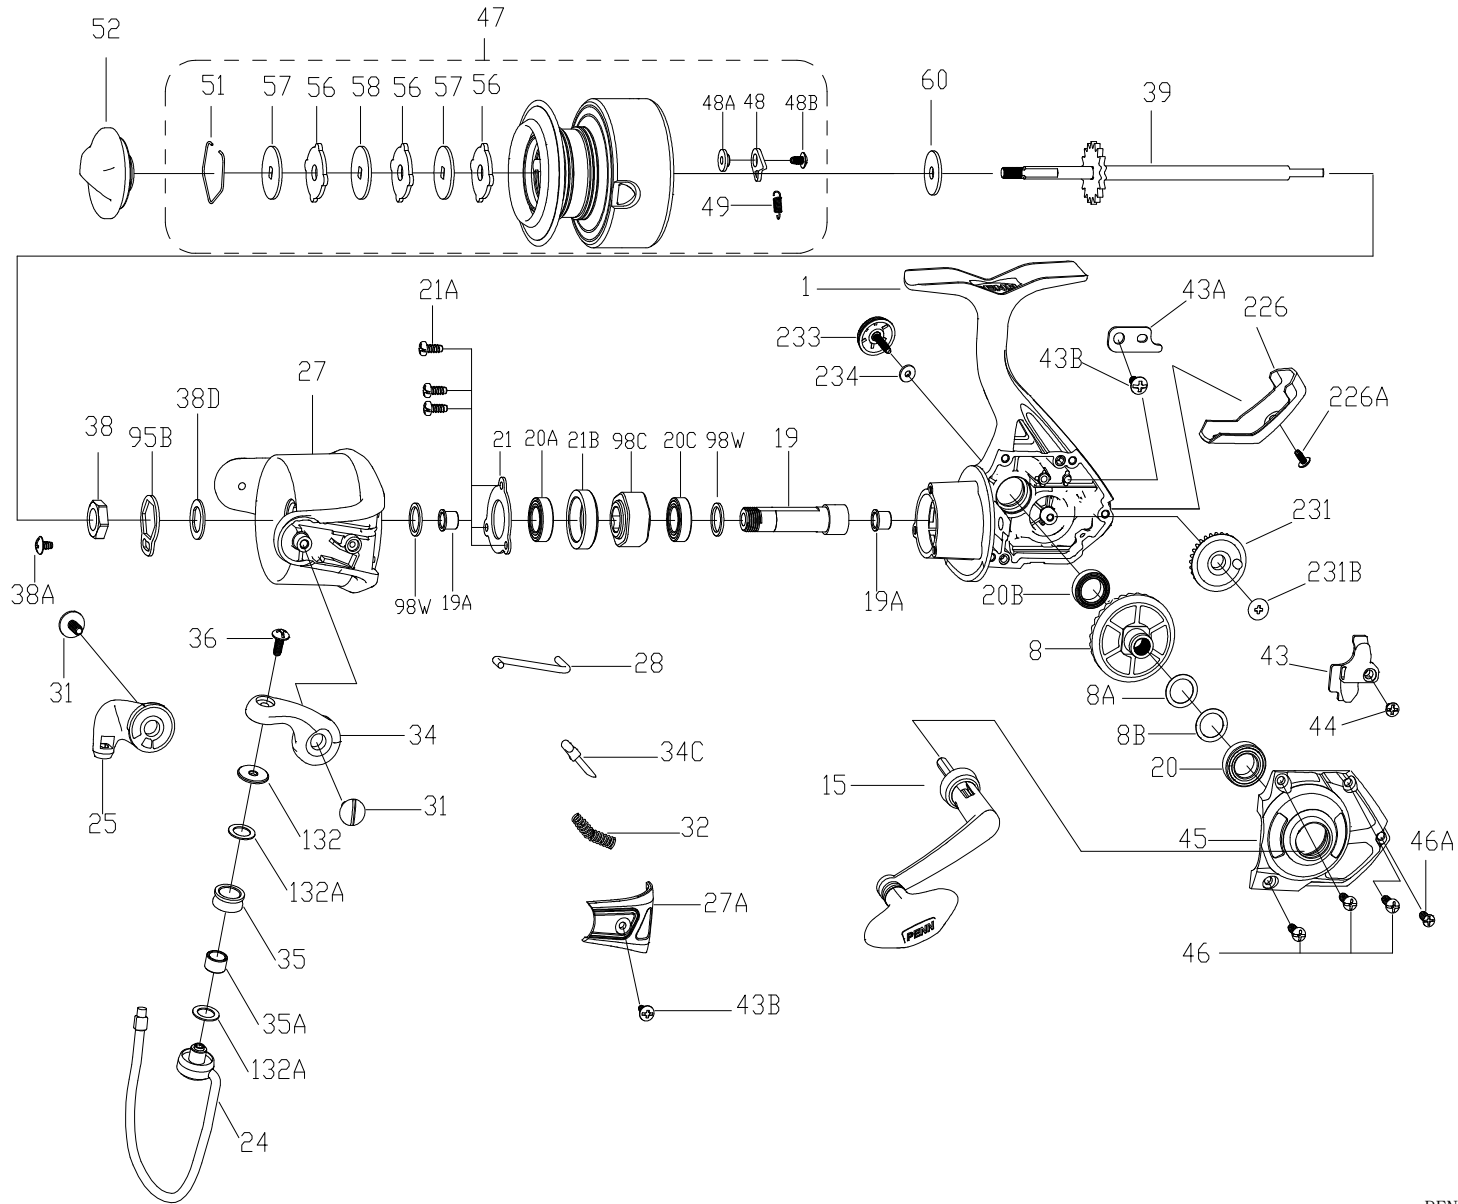

WRTHI3000 EXPLODED DRAWING

Thank you for your recent PENN gear purchase. No matter where you fish or what you fish for, you can depend PENN to perform in any battle day in and day out. Now it's time to get your product registered and get out on the water.

<https://register.pennfishing.com>

KEY NO.	PART NO.	PENN STYLE NO.	DESCRIPTION	KEY NO.	PART NO.	PENN STYLE NO.	DESCRIPTION
1	1609388	1-WRTHII3000	Housing	43	1485219	43-PURIII3000	Crosswind Block
8	1514939	8-WRTH2500	Main Gear	43A	1191818	43A-3000SG	Crosswind Block Plate
8A	1191028	8A-3000SG	Shim	43B	1203997	43B-3000PUR	Screw(2 req)
8B	1485199	8B-PURIII3000	Shim B	44	1191843	44-3000SG	Crosswind Block Screw
15	1514940	15-WRTH2500	Handle Assembly	45	1609392	45-WRTHII3000	Housing Cover
19	1485212	19-PURIII3000	Pinion Gear	46	1485201	46-PURIII3000	Housing Cover Screw (3 req)
19A	1191252	19A-3000SG	Bushing (2 req)	46A	1485202	46A-PURIII3000	Housing Cover Screw
20	1514942	20-WRTH2500	Housing Bushing	47	1609393	47-WRTHII3000	Spool Assembly
20A	1203973	20A-3000PUR	Ball Bearing	48	1211604	48-3000SG	Click Tongue
20B	1514941	20B-WRTH2500	Housing Bushing	48A	1214226	48A-3000SG	Click Tongue Washer
20C	1203975	20C-3000PUR	Ball Bearing	48B	1214189	48B-3000SG	Spool Click Screw
21	1308052	21-CFT3000	Bearing Retainer	49	1211605	49-3000SG	Click Tongue Spring
21A	1485211	21A-PURIII3000	Bearing Retainer Screw (3 req)	51	1308078	51-CFT3000	Drag Retaining Ring
21B	1192648	21B-3000SG	Collar	52	1609394	52-WRTHII3000	Drag Knob Assembly
24	1514952	24-WRTH3000	Bail Wire	56	1192035	56-3000SG	Drag Washer (3 req)
25	1514953	25-WRTH3000	Bail Holder	57	1514959	57-WRTH3000	Keyed Washer (2 req)
27	1609389	27-WRTHII3000	Rotor	58	1192052	58-3000SG	Eared Washer
27A	1609390	27A-WRTHII3000	Bail Pivot Cover	60	1514960	60-WRTH3000	Thrust Washer
28	1308061	28-CFT3000	Trip Lever	95B	1308081	95B-CFT3000	Rotor Locking Plate
31	1308063	31-CFT3000	Bail Arm Screw(2 req)	98C	1192212	98C-3000SG	Clutch/Sleeve Assembly
32	1191586	32-3000SG	Bail Spring	98W	1204004	98W-3000PUR	Washer (2 req)
34	1609391	34-WRTHII3000	Bail Arm	132	1192296	132-3000SG	Roller Washer
34C	1308065	34C-CFT3000	Pivot Arm	132A	1192302	132A-3000SG	Line Roller Washer (2 req)
35	1308066	35-CFT3000	Line Roller	226	1609395	226-WRTHII3000	Rear Cover
35A	1308067	35A-CFT3000	Line Roller Bushing	226A	1485216	226A-PURIII3000	Rear Cover Screw
36	1191699	36-3000SG	Bail Stud Screw	231	1485217	231-PURIII3000	Crosswind Gear
38	1203994	38-3000PUR	Rotor Nut	231B	1485218	231B-PURIII3000	Screw Crosswind Gear
38A	1308069	38A-CFT3000	Rotor Locking Plate Screw	233	1514949	233-WRTH2500	Lock Knob
38D	1308070	38D-CFT3000	Rotor Nut Washer	234	1514950	234-WRTH2500	Lock Knob Washer
39	1514955	39-WRTH3000	Main Shaft Assembly				

WARNING: Cancer and Reproductive Harm – www.P65Warnings.ca.gov