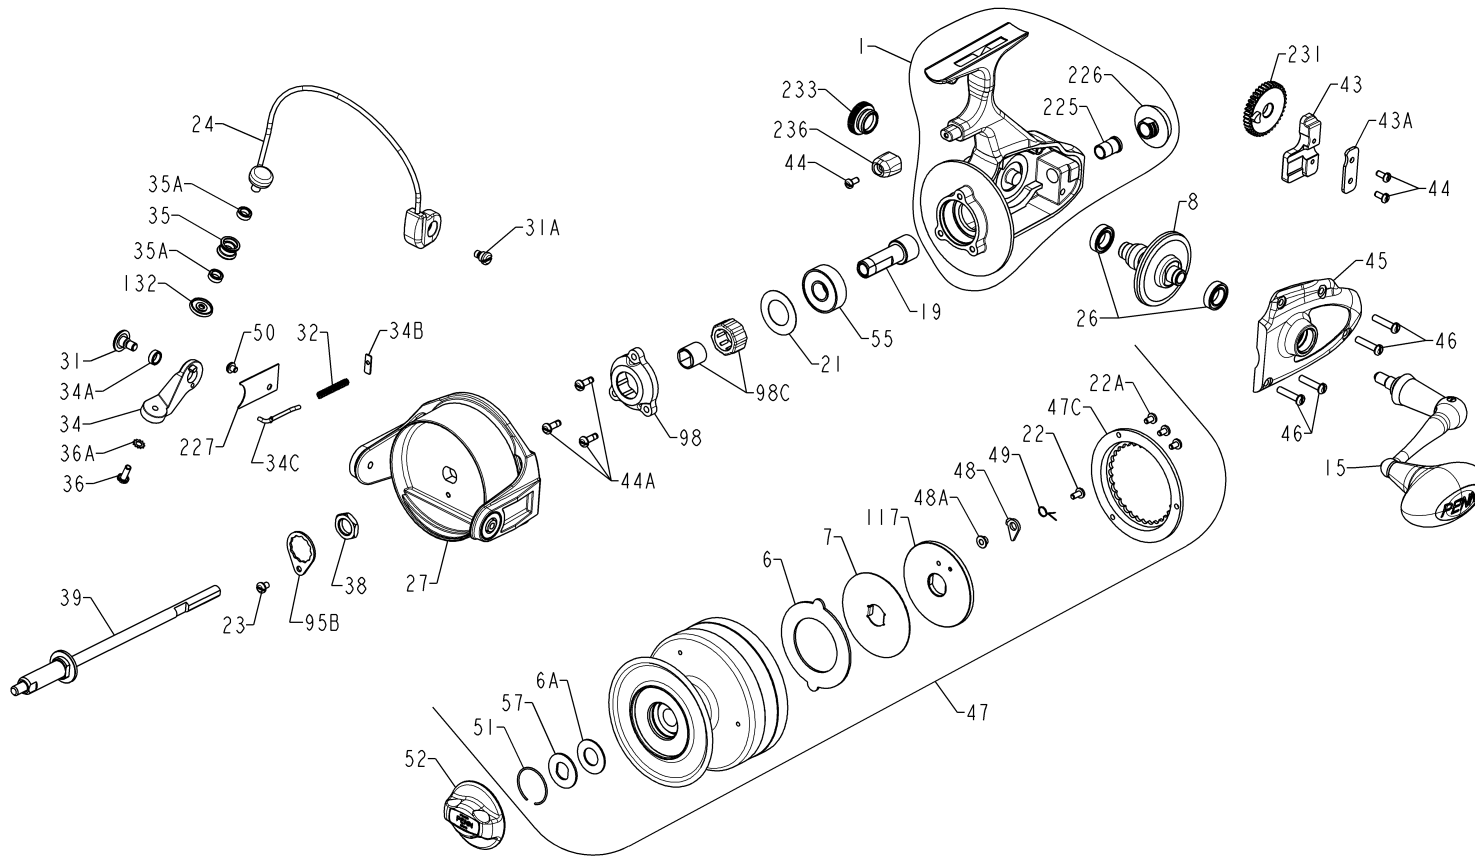

# PARTS LIST FOR MODEL 950SSM

REEL ASSEMBLY NO. 1152072

KEY NO.	ORDER PART NO.	PENN STYLE NO.	DESCRIPTION
1	1190851	001 950M	Housing Assembly
6	1190981	006 950M	Drag Washer HT-100
6A	1180906	006 060	Drag Washer HT-100
7	1191007	007 950M	Metal Drag Washer
8	1181137	008N9500	Main Gear
15	1181512	015N950M	Handle Assembly
19	1181722	019 950M	Pinion
21	1192639	021 750M	Bearing Cover
22	1181926	022 9500	Spool Click Screw
22A	1181929	022A9500	Drag Cover Screw (3 Req.)
23	1181953	023 750	Locking Plate Screw
24	1182079	024 950M	Bail Assembly
26	1182133	026A2.5FR	Bearing Ball (2 Req.)
27	1182290	027 950M	Rotor Assembly
31	1182679	031 750M	Bail Arm Screw
31A	1182689	031A550G	Bail Cam Screw
32	1182741	032 950M	Bail Spring
34	1182838	034 950M	Bail Arm
34A	1182847	034A750	Bail Arm Bushing
34B	1182848	034B750M	Pivot Plate
34C	1191659	034C950M	Pivot Arm
35	1182949	035 950M	Line Roller
35A	1182951	035A950M	Ball Bearing (2 Req.)
36	1183016	036 750	Bail Stud Screw
36A	1183032	036A750	Lock Washer
38	1183160	038 9500	Rotor Nut
39	1183241	039 950M	Spool Shaft
43	1183413	043 950M	Crosswind Block
43A	1183427	043A750	Crosswind Plate
44	1183462	044 750	Screw (3 Req.)
44A	1183459	044 710	Screw (3 Req.)
45	1191885	045 950M	Housing Cover
46	1183581	046 9500	Cover Screw (4 Req.)
47	1191951	047 950M	Spool Assembly
47C	1183689	047C9500	Drag Cover
48	1183718	048 9500	Click Tongue
48A	1183724	048A9500	Click Tongue Washer
49	1183743	049 9500	Click Tongue Spring
50	1183766	050 712	Screw
51	1183795	051 704	Retaining Ring
52	1183837	052 750	Drag Knob Assembly
55	1183876	055 050	Ball Bearing
57	1183937	057 704	Drag Washer, Keyed
95B	1192187	095B950M	Rotor Locking Plate
98	1192202	098 750M	Clutch Housing
98C	1192219	098C950M	Clutch Bearing And Sleeve
117	1192255	117 950M	Drive Plate (With Pin)
132	1184601	132 950M	Roller Washer
225	1185008	225 9500	Spool Shaft Bushing
226	1192469	226 950M	Rear Cap
227	1192491	227 950M	Bail Spring Cover
231	1185097	231 950M	Crosswind Gear
233	1185145	233 550G	Bearing Cover
236	1192531	236 750M	Tripp Bumper