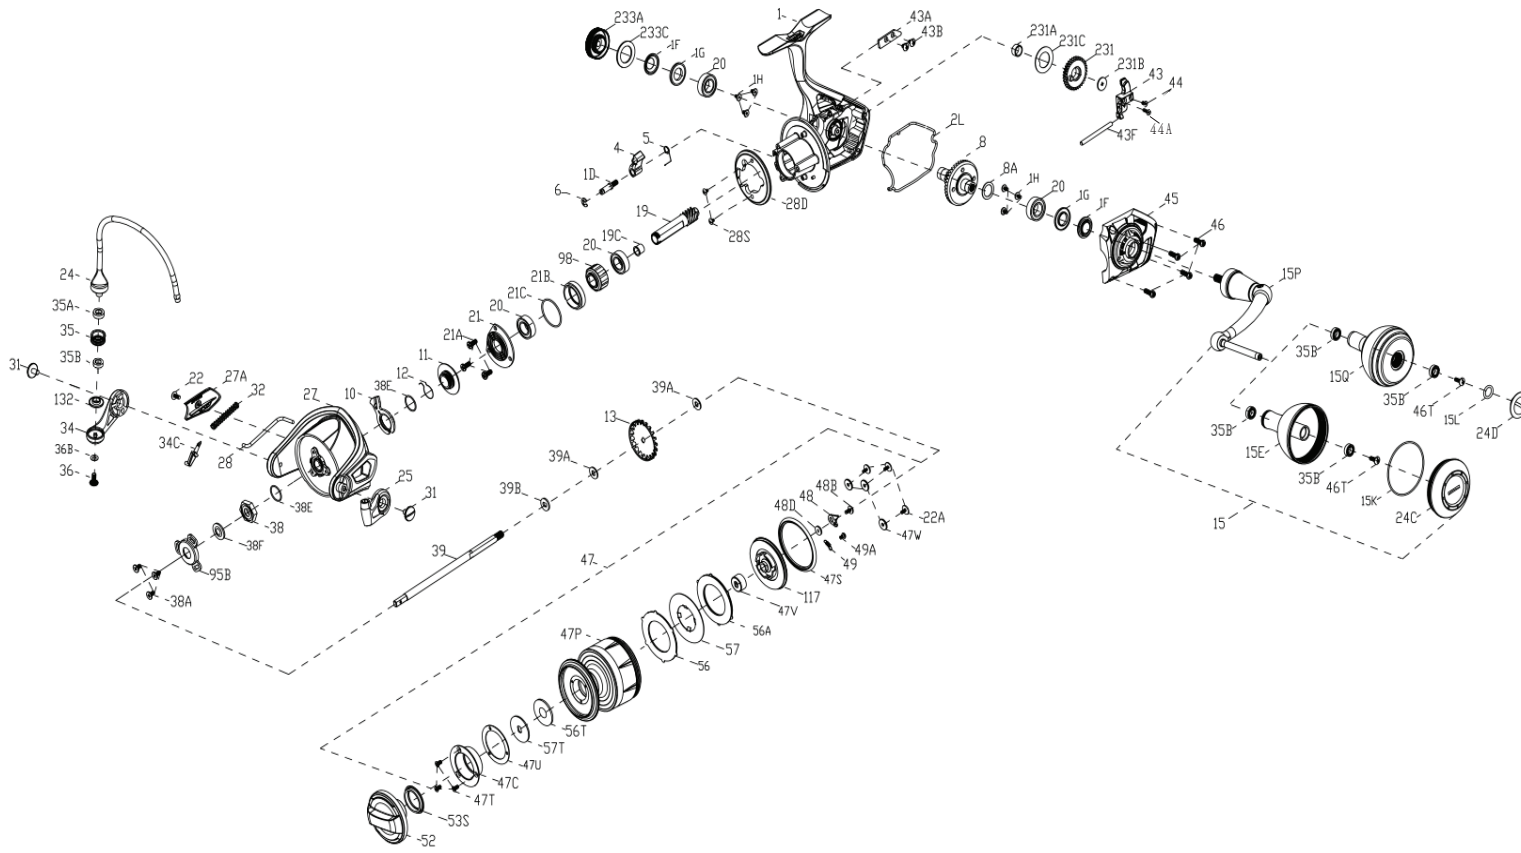

PARTS LIST FOR MODEL SLAMMER III 7500/8500

KEY NO.	PART NO.	DESCRIPTION
27A	1419099	27A-SLA7500 Rotor Cover
28	1419100	28-SLA7500 Rotor Trip Lever
28	1419101	28-SLA8500 Rotor Trip Lever
28D	1277161	28D-SSV7500 Rotor Brake
28S	1277054	28S-SSV5500 Rotor Brake Screw(2req.)
31	1277055	31-SSV5500 Bail Arm Screw (2req.)
32	1419102	32-SLA7500 Bail Spring
34	1385667	34-CLA8000 Bail Arm
34C	1277164	34C-SSV7500 Pivot Arm
35	1457805	35-SLAIII8500HS Line Roller
35A	1457806	35A-SLAIII8500HS Line Roller Bushing
35B	1377606	35A-BTLII8000LC Line Roller Ball Bearing(3req.)
36	1277166	36-SSV7500 Line Roller Screw
36B	1417809	36B-CLA6000 Bail Arm Screw Washer
38	1419103	38-SLA7500 Rotor Nut
38A	1119121	20C-7000AF Screw(3req.)
38E	1302502	232B-SSV3500 Bearing Retainer O-Ring(2req.)
38F	1419080	38F-SLA7500 Rotor-Main Shaft Seal
39	1419104	39-SLA7500 Main Shaft
39A	1277066	39A-SSV5500 Spool Adjust Washer(2req)
39B	1277067	39B-SSV5500 Main Shaft Washer
43	1419105	43-SLA7500 Oscillation Slider
43A	1277173	43A-SSV7500 O/S Slider Guide
43B	1277070	43B-SSV5500 Screw(2req.)
43F	1389567	43F-CLA6000 O/S Slider Guide Shaft
44	1385672	44-CLA8000 Main Shaft Screw
44A	1447691	44A-SLAIII8500HS Screw
45	1419106	45-SLA7500 Body Cover Assembly
45	1419107	45-SLA8500 Body Cover Assembly
46	1277074	46-SSV5500 Body Cover Screw (4req.)
46T	1341500	3-SSV7500LC A/R Button Screw
47	1419108	47-SLA7500 Spool Assembly
47	1419109	47-SLA8500 Spool Assembly
47C	1419059	47S-SLA5500 Drag Cover
47P	1419110	47P-SLA7500 Spool
47P	1419111	47P-SLA8500 Spool
47S	1419079	47S-SLA7500 Spool Seal
47T	1339552	47T-CLA5000 Drag Cover Screw(3req.)
47U	1418960	47U-SLA3500 Drag Cover Seal
47V	1419063	47V-SLA5500 Sealed Nut
47W	1419066	47W-SLA5500 Protective Washer (3req.)
48	1419069	48-SLA5500 Spool Click Plate
48B	1385581	48B-CLA3000 Spool Clicker Spring Screw
48D	1385579	48D-CLA3000 Spool Clicker Spacer Ring
49	1259579	49-7000AF Spring
49A	1341547	49A-SSV7500LC Spool Clicker Spring Screw
52	1419112	52-SLA7500 Drag Knob Assembly
53S	1339555	53S-CLA5000 Drag Knob Seal
56	1419077	56-SLA7500 Drag Friction Washer
56A	1419078	56A-SLA7500 Drag Friction Washer
56T	1277089	56T-SSV5500 Drag Friction Washer
57	1419113	57-SLA7500 Keyed Drag Washer
57T	1419058	57T-SLA5500 Keyed Drag Washer
95B	1419114	95B-SLA7500 Rotor Nut Locking Plate
98	1277190	98-SSV7500 Clutch/Sleeve Assembly
117	1419115	117-SLA7500 Drag Drive Plate
132	1457807	132-SLAIII8500HS Line Roller Collar
231	1419117	231-SLA7500 Oscillation Gear
231A	1339566	231A-CLA5000 O/S Gear Bushing
231B	1277100	231B-SSV5500 O/S Gear Screw
231C	1389603	231C-CLA6000 O/S Gear Washer
233A	1419118	233A-SLA7500 Handle Cap Assembly
233C	1419076	233C-SLA5500 Handle Cap Seal