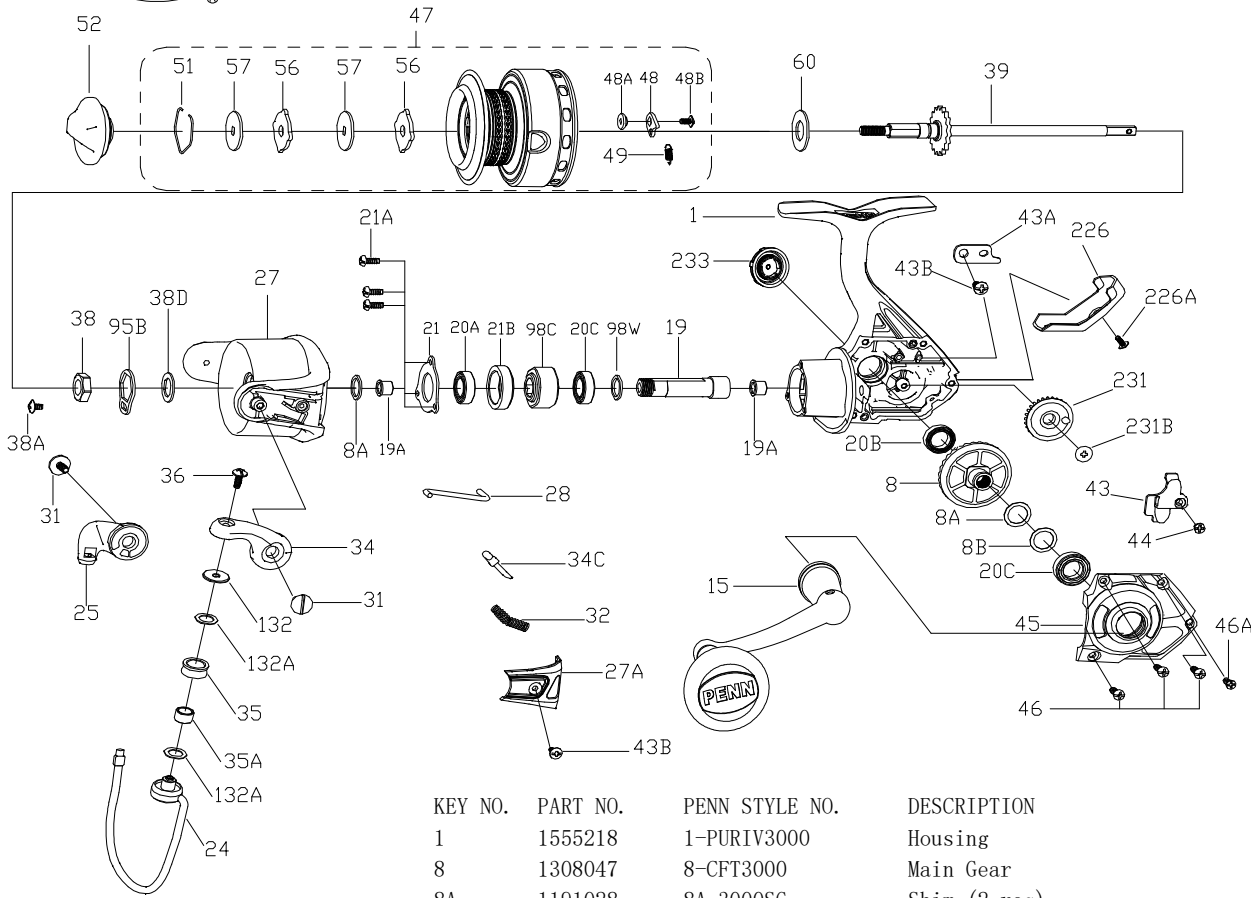

PARTS LIST FOR MODEL AS PURIV3000

KEY NO.	PART NO.	PENN STYLE NO.	DESCRIPTION
1	1555218	1-PURIV3000	Housing
8	1308047	8-CFT3000	Main Gear
8A	1191028	8A-3000SG	Shim (2 req)
8B	1485199	8B-PURIII3000	Shim B
15	1555219	15-PURIV3000	Handle Assembly
19	1485212	19-PURIII3000	Pinion Gear
19A	1191252	19A-3000SG	Bushing (2 req)
20A	1308051	20A-CFT3000	Ball Bearing
20B	1211610	20D-5000BTL	Ball Bearing
20C	1308050	20-CFT3000	Ball Bearing (2 req)
21	1308052	21-CFT3000	Bearing Retainer
21A	1485211	21A-PURIII3000	Bearing Retainer Screw (3 req)
21B	1192648	21B-3000SG	Collar
24	1555220	24-PURIV3000	Bail Wire