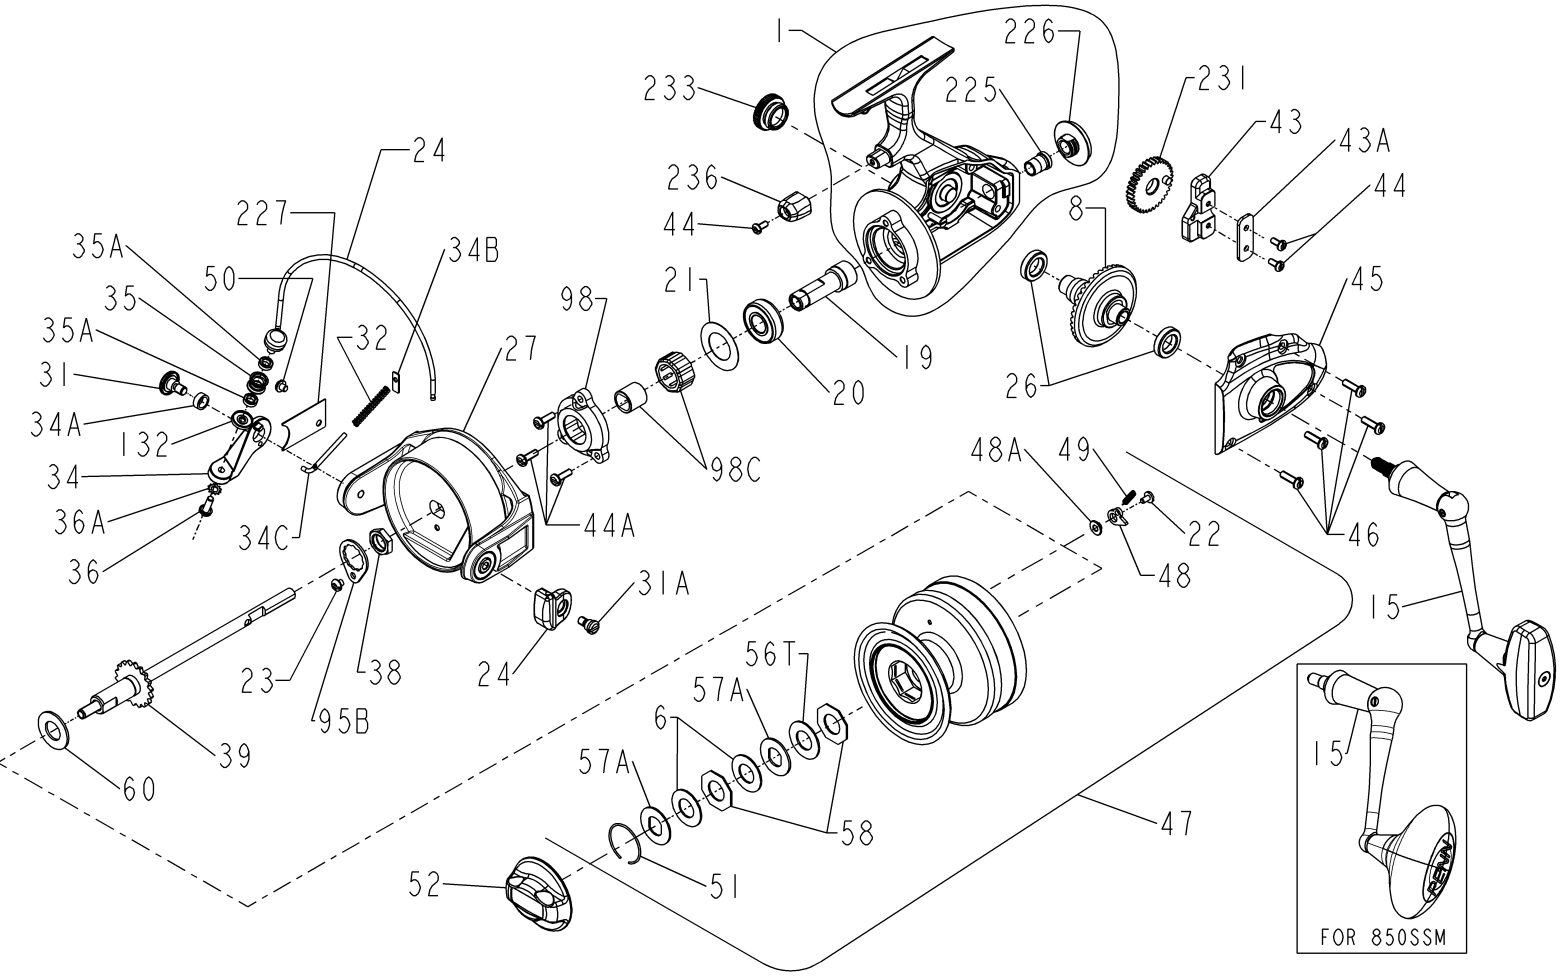

PENN PARTS LIST FOR MODELS 750SSM AND 850SSM

REEL ASSEMBLY NOS. 1152069 (750SSM) AND 1152071 (850SSM)

NOT ALL PARTS ARE AVAILABLE

KEY NO.	PENN STYLE NO.	PART NO.	DESCRIPTION
1	001 750M	1180549	Housing Asm (750)
1	001 850M	1180553	Housing Asm (850)
6	006 060	1180906	Drag Washer (2 req)
8	008P7500	1181138	Main Gear
15	015N750M	1191192	Handle AsM (750)
15	015N950M	1181512	Handle AsM (850)
19	019 750M	1181714	Pinion
20	020 704	1181790	Ball Bearing
21	021 750M	1192639	Bearing Cover
22	048B750M	1186969	Spool Click Screw
23	023 750	1181953	Locking Plate Screw
24	024 750MC	1191317	Bail Wire Asm (750)
24	024 850M	1182070	Bail Wire Asm (850)
26	026A2.5FR	1182133	Ball Bearing (2 req)
27	027 750M	1191426	Rotor (750)
27	027 850M	1191429	Rotor (850)
31	031 750M	1182679	Bail Arm Screw
31A	031A550G	1182689	Bail Cam Screw
32	032 750M	1182740	Bail Spring
34	034 750M	1182833	Bail Arm
34A	034A750	1182847	Bail Arm Bushing
34B	034B750M	1182848	Pivot Arm
34C	034C750M	1191657	Pivot Arm
35	035 750M	1191677	Line Roller
35A	035A8500J	1182965	Ball Bearing (2 req)
36	036 750	1183016	Bail Stud Screw
36A	036A750	1183032	Lock Washer
38	038 710	1183157	Rotor Nut
39	039 750M	1191757	Spool Shaft
43	043 750M	1183406	Crosswind Block
43A	043A750	1183427	Crosswind Block Plate
44	044 750	1183462	Screw (3 req)
44A	044 710	1183459	Screw (3 req)
45	045 750M	1191879	Housing Cover (750)
45	045 850M	1191884	Housing Cover (850)
46	046 750	1183576	Cover Screw (4 req)
47	047 750M	1191947	Spool Assembly (750)
47	047 850M	1191950	Spool Assembly (850)
48	048 750	1183715	Click Tongue
48A	048A750	1183722	Click Tongue Washer
49	049 710	1183741	Click Tongue Spring
50	050 712	1183766	Screw
51	051 704	1183795	Retaining Ring
52	052 750	1183837	Drag Knob Assembly
56T	056T704	1183918	Teflon Drag Washer
57A	057A750	1183942	Drag Washer(2 req)
58	058 704	1183960	Drag Washer (2 req)
60	060 750M	1192063	Thrust Washer
95B	095B070	1184312	Locking Plate
98	098 750M	1192202	Clutch Housing
98C	098C750M	1184384	Clutch Bearing Asm
132	132 750M	1184596	Bail Washer
225	225 750	1185007	Spool Shaft Bushing
226	226 750M	1192464	Rear Cap
227	227 750M	1192487	Bail Spring Cover
231	231 750M	1185094	Crosswind Gear
233	233 550G	1185145	Bearing Cover
236	236 750M	1192531	Trip Bumper