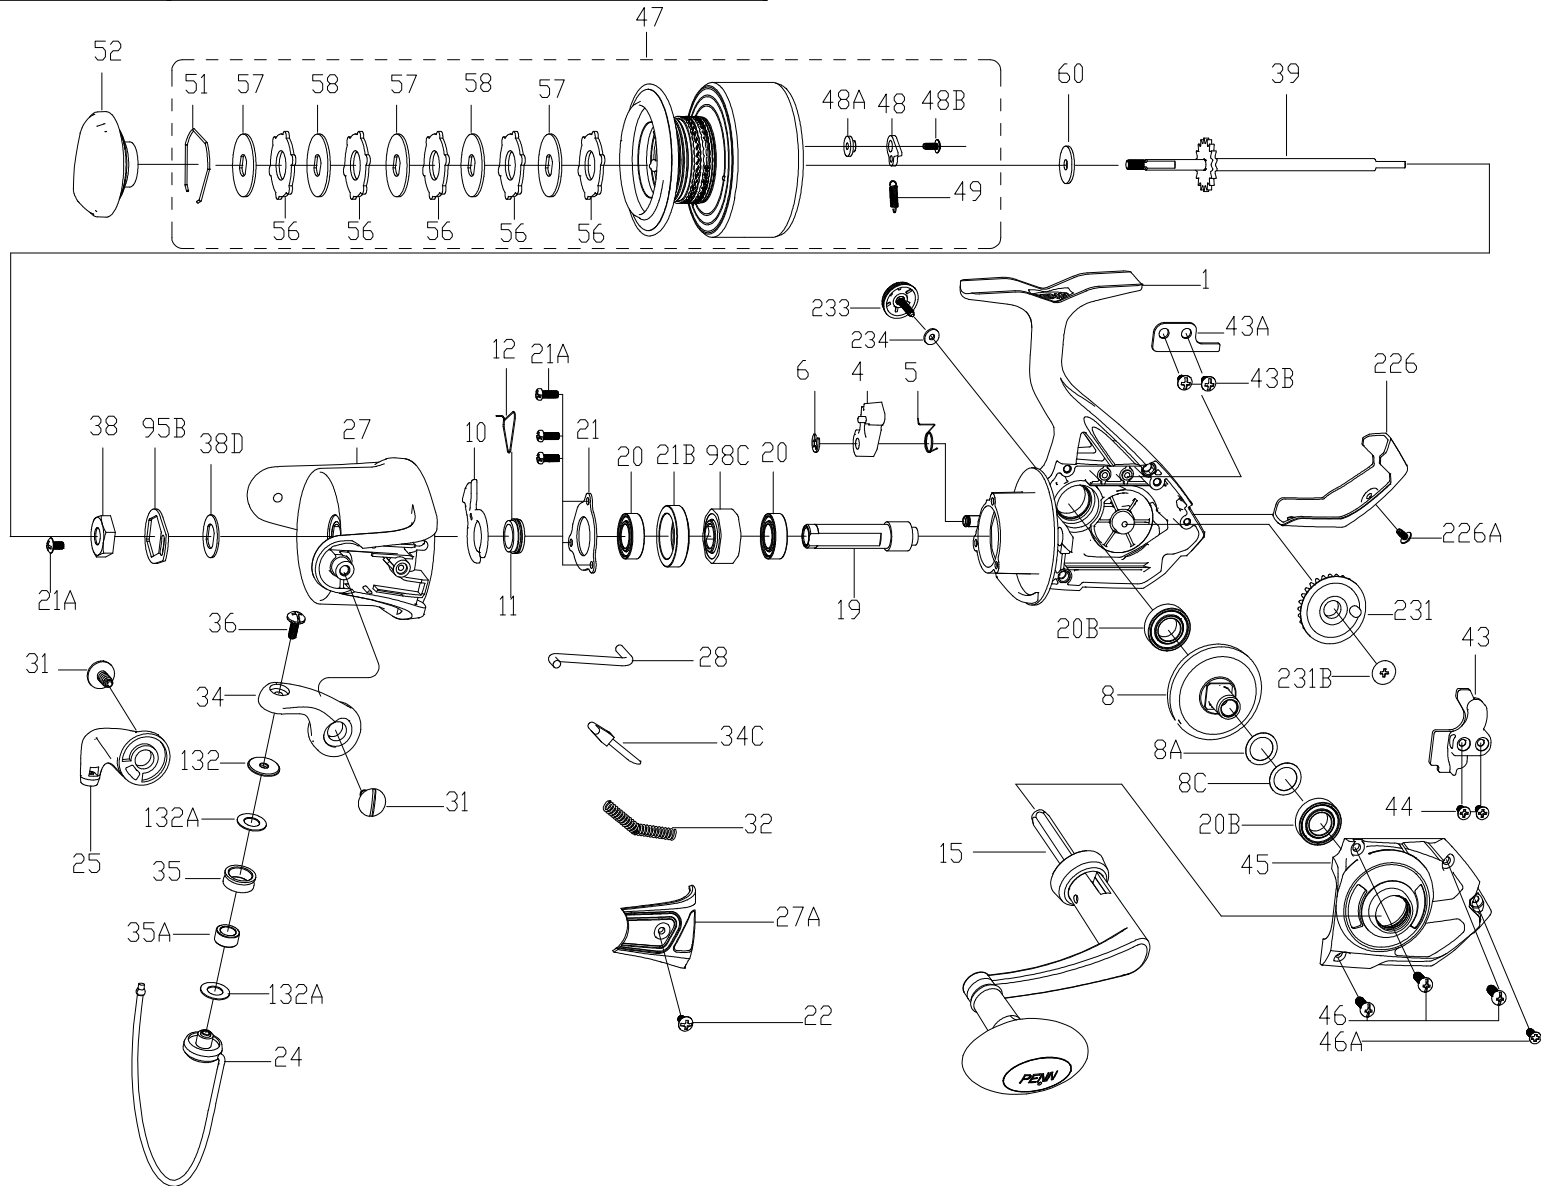

WRTHII8000
EXPLODED DRAWING

Thank you for your recent PENN gear purchase. No matter where you fish or what you fish for, you can depend PENN to perform in any battle day in and day out. Now it's time to get your product registered and get out on the water.

<https://register.pennfishing.com>

KEY NO.	PART NO.	PENN STYLE NO.	DESCRIPTION	KEY NO.	PART NO.	PENN STYLE NO.	DESCRIPTION
1	1609413	1-WRTH8000	Housing	38D	1308104	38D-CFT5000	Rotor Nut Washer
4	1190939	4-7000SG	A/R Dog	39	1514993	39-WRTH8000	Main Shaft Assembly
5	1190966	5-5000SG	Dog Spring	43	1485595	43-PUR8000	Crosswind Block
6	1190979	6-5000SG	Retaining Clip	43A	1191821	43A-7000SG	Crosswind Block Plate
8	1514987	8-WRTH8000	Main Gear	43B	1203997	43B-3000PUR	Screw (2 req)
8A	1191031	8A-7000SG	Shim	44	1191845	44-5000SG	Crosswind Block Screw (2 req)
8C	1485590	8C-PUR8000	Shim C	45	1609416	45-WRTH8000	Housing Cover
10	1313864	10-CFT8000	A/R Holder	46	1485592	46-PUR8000	Housing Cover Screw (3 req)
11	1191087	11-7000SG	Bushing	46A	1485593	46A-PUR8000	Housing Cover Screw
12	1313865	12-CFT8000	A/R Bushing Spring	47	1609417	47-WRTH8000	Spool Assembly
15	1514988	15-WRTH8000	Handle Assembly	48	1211625	48-5000SG	Click Tongue
19	1488473	19-PUR8000	Pinion Gear	48A	1211626	48A-5000SG	Click Tongue Washer
20	1204012	20-5000PUR	Ball Bearing(2 req)	48B	1192658	22-2000SG	Spool Click Screw
20B	1514989	20B-WRTH8000	Housing Bushing (2 req)	49	1211627	49-5000SG	Click Tongue Spring
21	1192636	21-5000SG	Bearing Retainer	51	1308112	51-CFT5000	Drag Retaining Ring
21A	1204016	21A-5000PUR	Screw (4 req)	52	1609418	52-WRTH8000	Drag Knob Assembly
21B	1324209	21B-BTL8000	Collar	56	1192038	56-7000SG	Drag Washer (5 req)
22	1204018	22-6000PUR	Bail Pivot Cover Screw	57	1514997	57-WRTH8000	Keyed Washer (3 req)
24	1514990	24-WRTH8000	Bail Wire	58	1192055	58-7000SG	Eared Washer (2 req)
25	1514991	25-WRTH8000	Bail Holder	60	1514998	60-WRTH8000	Thrust Washer
27	1609414	27-WRTH8000	Rotor	95B	1308115	95B-CFT5000	Rotor Locking Plate
27A	1609415	27A-WRTH8000	Bail Pivot Cover	98C	1485588	98C-PUR8000	Clutch/Sleeve Assembly
28	1365757	28-FRC8000	Trip Lever	132	1192298	132-7000SG	Roller Washer
31	1365758	31-FRC8000	Bail Arm Screw (2 req)	132A	1192302	132A-3000SG	Line Roller Washer (2 req)
32	1313874	32-CFT8000	Bail Spring	226	1609419	226-WRTH8000	Rear Cover
34	1313875	34-CFT8000	Bail Arm	226A	1203978	22-3000PUR	Rear Cover Screw
34C	1191656	34C-7000SG	Pivot Arm	231	1313886	231-CFT8000	Crosswind Gear
35	1313876	35-CFT8000	Line Roller	231B	1485578	231B-PUR5000	Screw Crosswind Gear
35A	1313877	35A-CFT8000	Line Roller Bushing	233	1514979	233-WRTH5000	Lock Knob
36	1191704	36-7000SG	Bail Stud Screw	234	1514980	234-WRTH5000	Lock Knob Washer
38	1191731	38-7000SG	Rotor Nut				

WARNING: Cancer and Reproductive Harm – www.P65Warnings.ca.gov