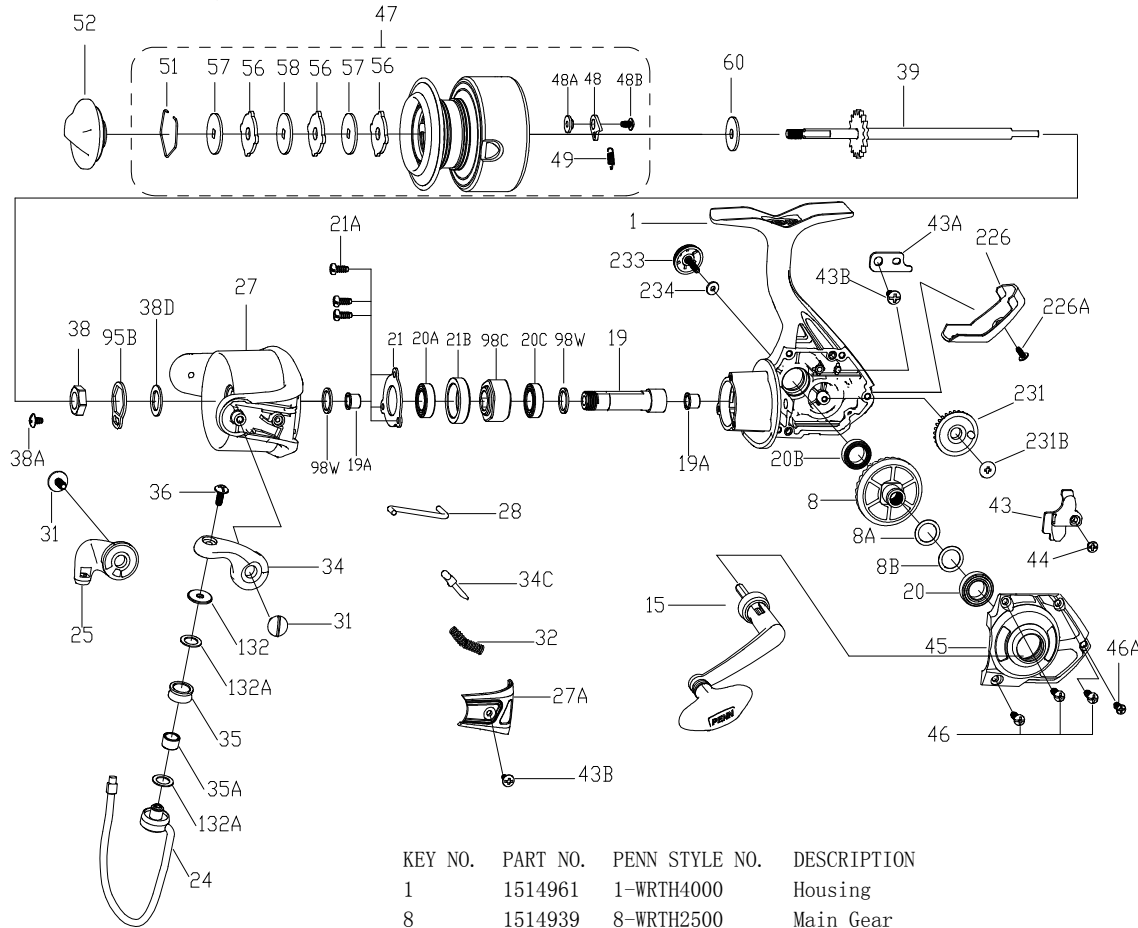

**PARTS LIST FOR MODEL AS WRTH4000**

KEY NO.	PART NO.	PENN STYLE NO.	DESCRIPTION
1	1514961	1-WRTH4000	Housing
8	1514939	8-WRTH2500	Main Gear
8A	1191028	8A-3000SG	Shim
8B	1485199	8B-PURIII3000	Shim B
15	1514940	15-WRTH2500	Handle Assembly
19	1485212	19-PURIII3000	Pinion Gear
19A	1191252	19A-3000SG	Bushing (2 req)
20	1514942	20-WRTH2500	Housing Bushing
20A	1203973	20A-3000PUR	Ball Bearing
20B	1514941	20B-WRTH2500	Housing Bushing
20C	1203975	20C-3000PUR	Ball Bearing
21	1308052	21-CFT3000	Bearing Retainer
21A	1485211	21A-PURIII3000	Bearing Retainer Screw (3 req)
21B	1192648	21B-3000SG	Collar