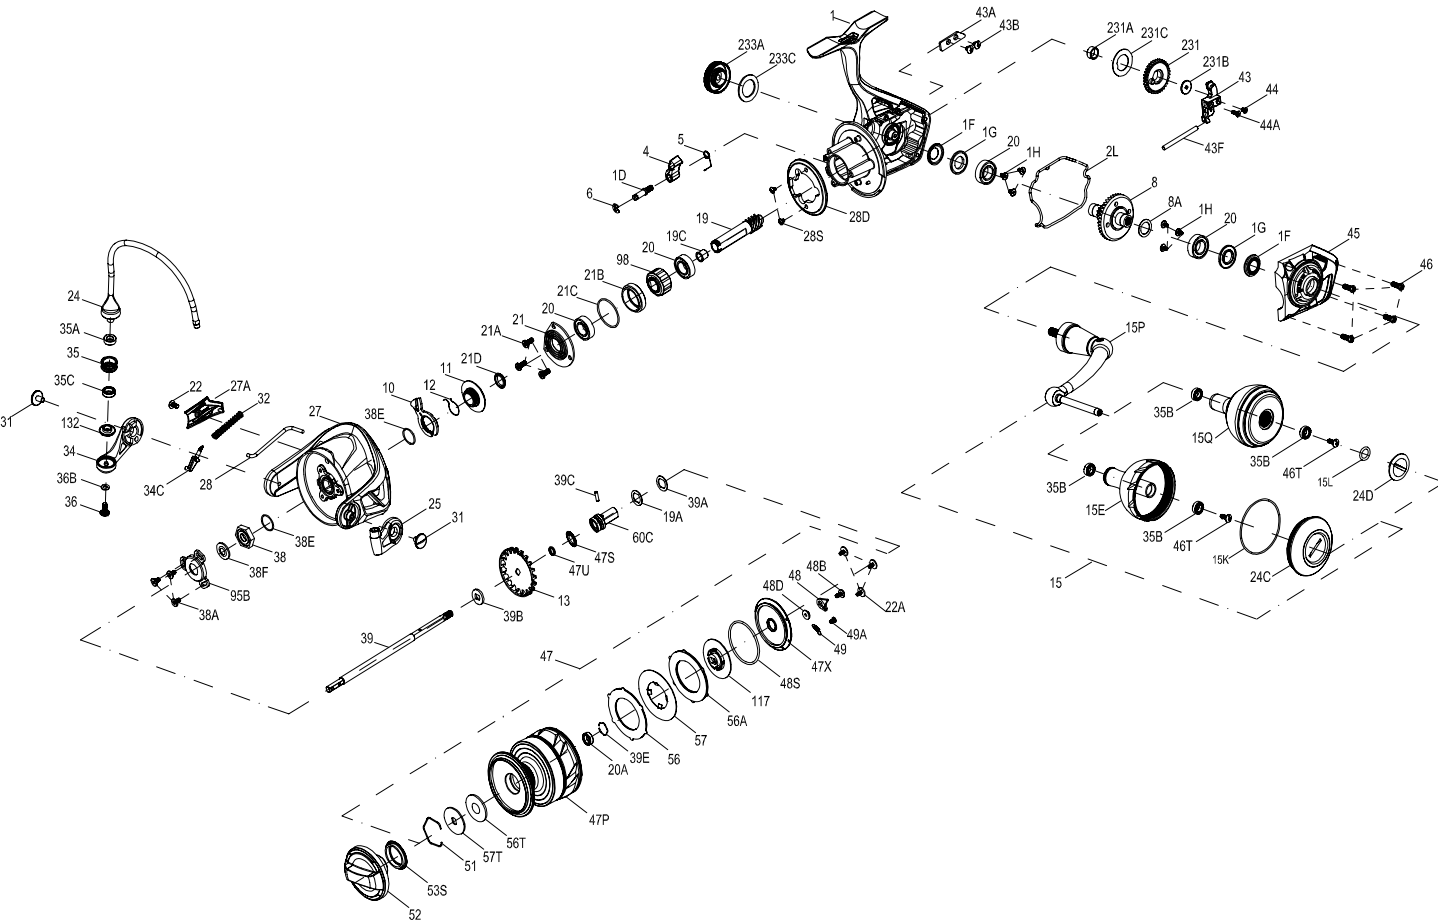

PARTS LIST FOR MODEL SLAMMER IV 7500

KEY NO.	PART NO.	STYLE NO.	DESCRIPTION
25	1385663	25-CLA8000	Bail Holder
27	1559348	27-SLAIV7500	Rotor
27A	1559349	27A-SLAIV7500	Rotor Cover
28	1559350	28-SLAIV7500	Rotor Trip Lever
28D	1277161	28D-SSV7500	Rotor Brake
28S	1277054	28S-SSV5500	Rotor Brake Screw(2req.)
31	1277055	31-SSV5500	Bail Arm Screw (2req.)
32	1559351	32-SLAIV7500	Bail Spring
34	1385667	34-CLA8000	Bail Arm
34C	1277164	34C-SSV7500	Pivot Arm
35	1277165	35-SSV7500	Line Roller
35A	1419050	35A-SLA5500	Line Roller Bushing
35B	1377606	35B-BTLII8000LC	Line Roller Ball Bearing(4req.)
35C	1559273	35C-SLAIV5500	Ball Bearing
36	1277166	36-SSV7500	Line Roller Screw
36B	1417809	36B-CLA6000	Bail Arm Screw Washer
38	1419103	38-SLA7500	Rotor Nut
38A	1119121	20C-7000AF	Screw(3req.)
38E	1302502	232B-SSV3500	Bearing Retainer O-Ring(2req.)
38F	1419080	38F-SLA7500	Rotor-Main Shaft Seal
39	1559352	39-SLAIV7500	Main Shaft
39A	1559353	39A-SLAIV7500	Spool Adjust Washer(2req.)
39B	1277067	39B-SSV5500	Main Shaft Washer
39C	1559354	39C-SLAIV7500	Main Shaft Dowel
39E	1559277	39E-SLAIV5500	Lock Spring
43	1419105	43-SLA7500	Oscillation Slider
43A	1277173	43A-SSV7500	O/S Slider Guide
43B	1277070	43B-SSV5500	Screw(2req.)
43F	1389567	43F-CLA6000	O/S Slider Guide Shaft
44	1385672	44-CLA8000	Main Shaft Screw
44A	1447691	44A-SLAIII8000HS	Screw
45	1559355	45-SLAIV7500	Body Cover Assembly
46	1277074	46-SSV5500	Body Cover Screw (4req.)
46T	1341500	3-SSV7500LC	A/R Button Screw(2req.)
47	1559356	47-SLAIV7500	Spool Assembly
47P	1559357	47P-SLAIV7500	Spool
47S	1494699	47S-SSVI2500LL	Seal
47U	1525247	47U-CLAII5000	Seal
47X	1559358	47X-SLAIV7500	Drag Cover
48	1419069	48-SLA5500	Spool Click Plate
48B	1385581	48B-CLA3000	Spool Clicker Spring Screw
48D	1385579	48D-CLA3000	Spool Clicker Spacer Ring
48S	1559359	48S-SLAIV7500	Spool Seal
49	1259579	49-7000AF	Spring
49A	1559283	49A-SLAIV5500	Screw
51	1277085	51-SSV5500	Drag Washer Retainer
52	1559360	52-SLAIV7500	Drag Knob Assembly
53S	1339555	53S-CLA6000	Drag Knob Seal
56	1419077	56-SLA7500	Drag Friction Washer
56A	1419078	56A-SLA7500	Drag Friction Washer
56T	1277089	56T-SSV5500	Drag Friction Washer
57	1559361	57-SLAIV7500	Keyed Drag Washer
57T	1419058	57T-SLA5500	Keyed Drag Washer
60C	1559362	60C-SLAIV7500	Spool Support Sleeve
95B	1419114	95B-SLA7500	Rotor Nut Locking Plate
98	1277190	98-SSV7500	Clutch/Sleeve Assembly
117	1559363	117-SLAIV7500	Drag Drive Plate
132	1419163	132-SLA9500	Line Roller Collar
231	1419117	231-SLA7500	Oscillation Gear
231A	1339566	231A-CLA5000	O/S Gear Bushing
231B	1277100	231B-SSV5500	Screw
231C	1389603	231C-CLA6000	O/S Gear Washer
233A	1559364	233A-SLAIV7500	Handle Cap
233C	1419076	233C-SLA5500	Handle Cap Seal
1	1559342	1-SLAIV7500	Body Assembly
1D	1277140	1D-SSV7500	A/R Pawl Post
1F	1419083	1F-SLA7500	Body Side Seal (2req.)
1G	1419082	1G-SLA7500	Body Side Seal Lock Plate (2req.)
1H	1418957	1H-SLA3500	Body Side Screw(6req.)
2L	1419086	2L-SLA7500	Body Seal
4	1277142	4-SSV7500	A/R Pawl
5	1277143	5-SSV7500	Pawl Spring
6	1277144	6-SSV7500	Retainer Clip
8	1419087	8-SLA7500	Drive Gear
8A	1277037	8A-SSV5500	Drive Gear Shim Washer
10	1277147	10-SSV7500	A/R Pawl Holder
11	1559343	11-SLAIV7500	A/R Bushing
12	1309001	12-SSV9500	A/R Bushing Spring
13	1419089	13-SLA7500	Click Gear
15	1559344	15-SLAIV7500	Handle Assembly
15E	1559264	15E-SLAIV5500	Handle Knob
15K	1419073	15K-SLA5500	Handle Knob Cap Seal
15L	1417804	15L-CLA2000	Handle Knob Seal
15P	1422396	15P-SLA7500	Sub Handle Assembly
15Q	1418244	15E-CLA6000	Handle Knob
19	1419091	19-SLA7500	Pinion Gear
19A	1277424	19A-SSV3500	Pinion Gear Washer
19C	1419092	19C-SLA7500	Pinion Gear Bushing
20	1277152	20A-SSV7500	Ball Bearing(4req.)
20A	1385530	20A-CLA3000	Sealed Ball Bearing
21	1559345	21-SLAIV7500	Ball Bearing Retainer
21A	1277154	21A-SSV7500	Pinion Retainer Screw (3req.)
21B	1419094	21B-SLA7500	Pinion Ball Bearing Collar
21C	1385684	21C-CLA8000	O Ring
21D	1559346	21D-SLAIV7500	Body Head Seal
22	1277046	22-SSV5500	Rotor Cover Screw
22A	1125962	231G-7000AF	Screw(3req.)
24	1559347	24-SLAIV7500	One Piece Bail
24C	1559269	24C-SLAIV5500	Handle Knob Cap
24D	1417808	24C-CLA5000	Handle Knob Cap