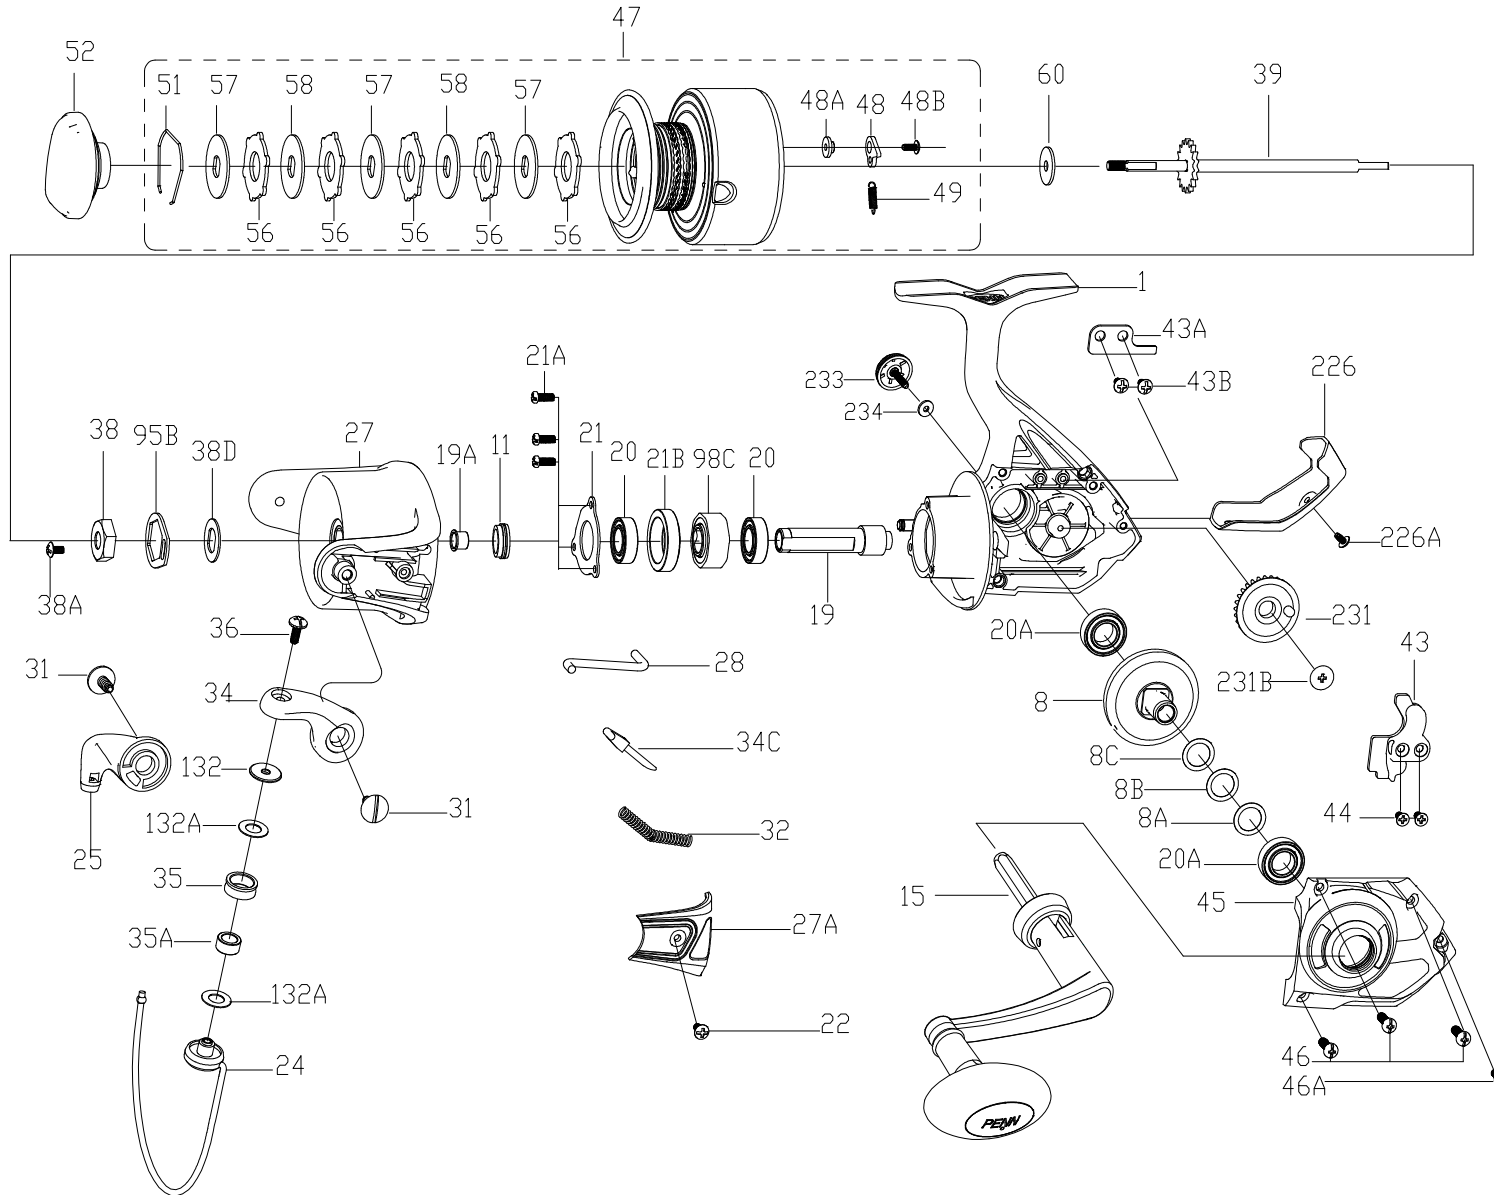

WRTHII5000
EXPLODED DRAWING

Thank you for your recent PENN gear purchase. No matter where you fish or what you fish for, you can depend PENN to perform in any battle day in and day out. Now it's time to get your product registered and get out on the water.

<https://register.pennfishing.com>

KEY NO.	PART NO.	PENN STYLE NO.	DESCRIPTION	KEY NO.	PART NO.	PENN STYLE NO.	DESCRIPTION
1	1609400	1-WRTHII5000	Housing	39	1514973	39-WRTH5000	Main Shaft Assembly
8	1514967	8-WRTH5000	Main Gear	43	1485579	43-PURIII5000	Crosswind Block
8A	1191030	8A-5000SG	Shim	43A	1191820	43A-5000SG	Crosswind Block Plate
8B	1485572	8B-PURIII5000	Shim B	43B	1203997	43B-3000PUR	Screw (2 req)
8C	1485571	8C-PURIII5000	Shim C	44	1191845	44-5000SG	Crosswind Block Screw (2 req)
11	1191085	11-5000SG	Bushing	45	1609404	45-WRTHII5000	Housing Cover
15	1514968	15-WRTH5000	Handle Assembly	46	1485574	46-PURIII5000	Housing Cover Screw (3 req)
19	1485498	19-PURIII5000	Pinion Gear	46A	1485575	46A-PURIII5000	Housing Cover Screw
19A	1191253	19A-5000SG	Pinion Bushing	47	1609405	47-WRTHII5000	Spool Assembly
20	1204012	20-5000PUR	Ball Bearing (2 req)	48	1211625	48-5000SG	Click Tongue
20A	1514969	20A-WRTH5000	Housing Bushing (2 req)	48A	1211626	48A-5000SG	Click Tongue Washer
21	1192636	21-5000SG	Bearing Retainer	48B	1192658	22-2000SG	Spool Click Screw
21A	1204016	21A-5000PUR	Bearing Retainer Screw(3 req)	49	1211627	49-5000SG	Click Tongue Spring
21B	1324209	21B-BTLII5000	Collar	51	1308112	51-CFT5000	Drag Retaining Ring
22	1204018	22-6000PUR	Bail Pivot Cover Screw	52	1609406	52-WRTHII5000	Drag Knob Assembly
24	1514970	24-WRTH5000	Bail Wire	56	1192036	56-5000SG	Drag Washer (5 req)
25	1514971	25-WRTH5000	Bail Holder	57	1514977	57-WRTH5000	Keyed Washer (3 req)
27	1609401	27-WRTHII5000	Rotor	58	1192053	58-5000SG	Eared Washer (2 req)
27A	1609402	27A-WRTHII5000	Bail Pivot Cover	60	1514978	60-WRTH5000	Thrust Washer
28	1365739	28-FRCII5000	Trip Lever	95B	1308115	95B-CFT5000	Rotor Locking Plate
31	1365740	31-FRCII5000	Bail Arm Screw (2 req)	98C	1485497	98C-PURIII5000	Clutch/Sleeve Assembly
32	1308101	32-CFT5000	Bail Spring	132	1192296	132-3000SG	Roller Washer
34	1609403	34-WRTHII5000	Bail Arm	132A	1192302	132A-3000SG	Line Roller Washer (2 req)
34C	1191652	34C-5000SG	Pivot Arm	226	1609407	226-WRTHII5000	Rear Cover
35	1308066	35-CFT3000	Line Roller	226A	1485216	226A-PURIII3000	Rear Cover Screw
35A	1308067	35A-CFT3000	Line Roller Bushing	231	1485577	231-PURIII5000	Crosswind Gear
36	1191699	36-3000SG	Bail Stud Screw	231B	1485578	231B-PURIII5000	Screw Crosswind Gear
38	1204049	38-5000PUR	Rotor Nut	233	1514979	233-WRTH5000	Lock Knob
38A	1365741	38A-FRCII5000	Rotor Locking Plate Screw	234	1514980	234-WRTH5000	Lock Knob Washer
38D	1308104	38D-CFT5000	Rotor Nut Washer				

WARNING: Cancer and Reproductive Harm – www.P65Warnings.ca.gov