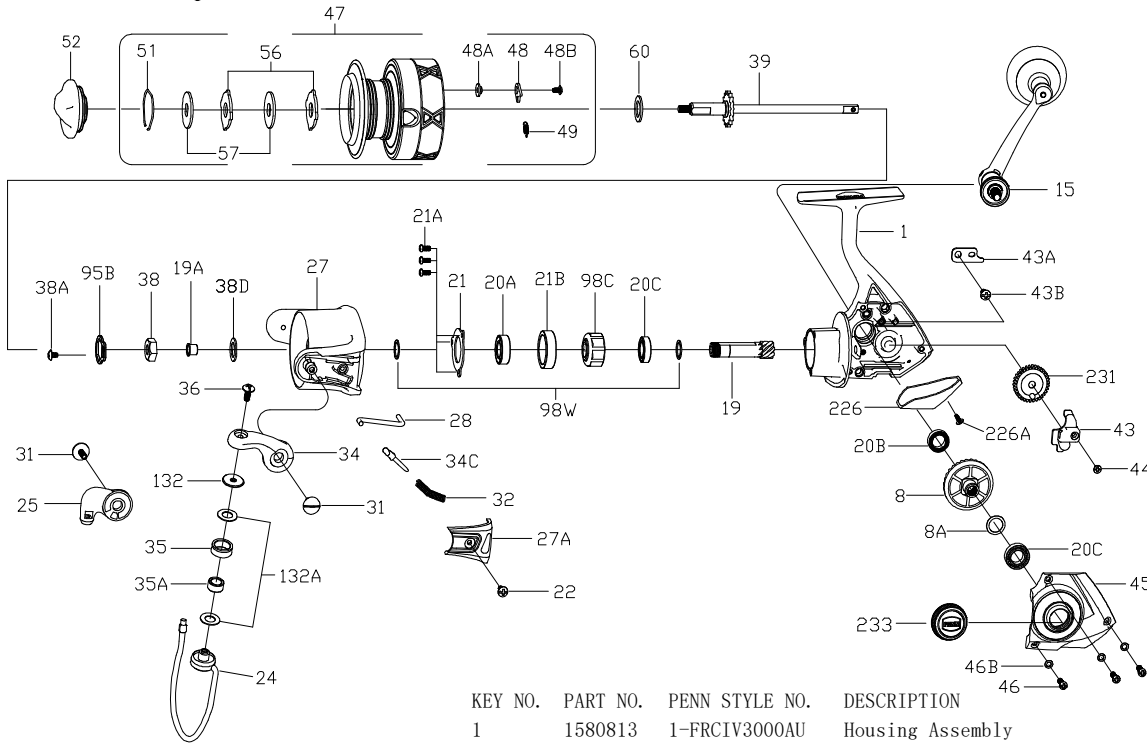

PARTS LIST FOR MODEL FRCIV3000AU

KEY NO.	PART NO.	PENN STYLE NO.	DESCRIPTION
25	1308056	25-CFT3000	Bail Holder
27	1524121	27-FRCIII3000	Rotor
27A	1308059	27A-CFT3000	Bail Pivot Cover
28	1308061	28-CFT3000	Trip Lever
31	1308063	31-CFT3000	Bail Arm Screw (2 req)
32	1191586	32-3000SG	Bail Spring
34	1308064	34-CFT3000	Bail Arm
34C	1308065	34C-CFT3000	Pivot Arm
35	1308066	35-CFT3000	Line Roller
35A	1308067	35A-CFT3000	Line Roller Bushing
36	1191699	36-3000SG	Bail Stud Screw
38	1191728	38-3000SG	Rotor Nut
38A	1308069	38A-CFT3000	Rotor Locking Plate Screw
38D	1308070	38D-CFT3000	Rotor Nut Washer
39	1365725	39-FRCII3000	Main Shaft Assembly
43	1200531	43-4000SG	Crosswind Block
43A	1191818	43A-3000SG	Crosswind Block Plate
43B	1191826	43B-3000SG	Crosswind Block Plate Screw
44	1191843	44-3000SG	Crosswind Block Screw
45	1514335	45-FRCIII3000LE	Housing Cover Assy
46	1191901	46-3000SG	Housing Cover Screw (3 req)
46B	1191907	46B-3000SG	Housing Cover Washer (3 req)
47	1577490	47-FRCIV3000	Spool Assembly
48	1211604	48-3000SG	Click Tongue
48A	1214226	48A-3000SG	Click Tongue Washer
48B	1214189	48B-3000SG	Spool Click Screw
49	1211605	49-3000SG	Click Tongue Spring
51	1308078	51-CFT3000	Drag Retaining Ring
52	1514314	52-FRCIII3000	Drag Knob Assembly
56	1308080	56-CFT3000	Drag Washer (2 req)
57	1192043	57-3000SG	Keyed Washer (2 req)
60	1192060	60-3000SG	Thrust Washer
95B	1308081	95B-CFT3000	Rotor Locking Plate
98C	1308082	98C-CFT3000	Clutch/Sleeve Assembly
98W	1204004	98W-3000PUR	Clutch Washer(2 req)
132	1192296	132-3000SG	Roller Washer
132A	1192302	132A-3000SG	Line Roller Washer (2 req)
226	1308083	226-CFT3000	Rear Cover
226A	1192473	226A-3000SG	Rear Cover Screw
231	1192498	231-3000SG	Crosswind Gear
233	1514304	233-FRCIII1000	Bearing Cover Assy