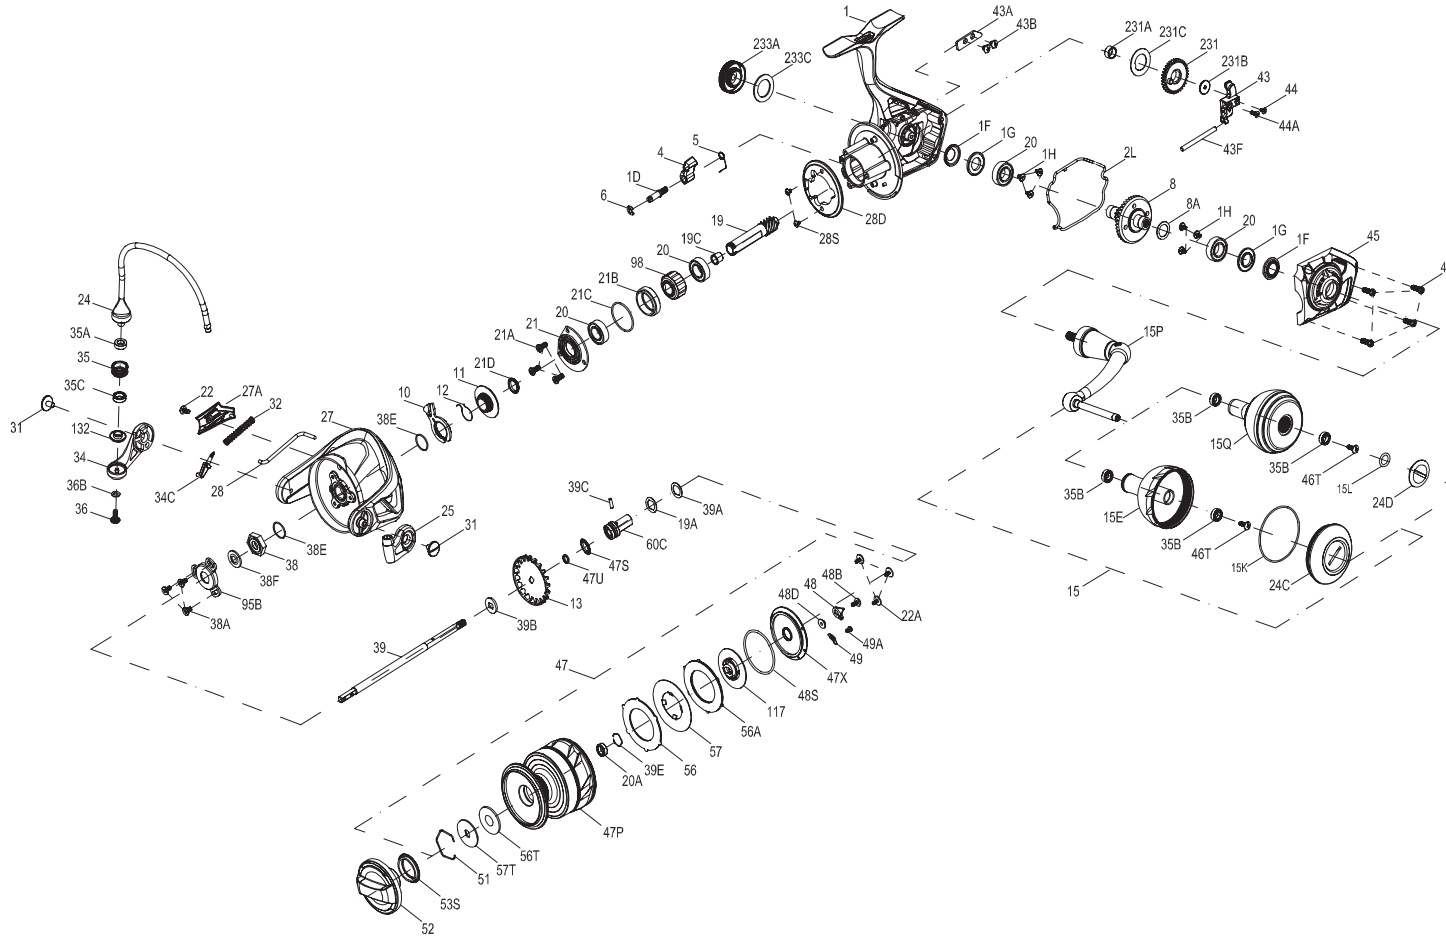

# PARTS LIST FOR MODEL SLAMMER IV 8500

KEY NO.	PART NO.	STYLE NO.	DESCRIPTION
25	1385663	25-CLA8000	Bail Holder
27	1559381	27-SLAIV8500	Rotor
27A	1559349	27A-SLAIV7500	Rotor Cover
28	1559382	28-SLAIV8500	Rotor Trip Lever
28D	1277161	28D-SSV7500	Rotor Brake
28S	1277054	28S-SSV5500	Rotor Brake Screw(2req.)
31	1277055	31-SSV5500	Bail Arm Screw (2req.)
32	1559351	32-SLAIV7500	Bail Spring
34	1385667	34-CLA8000	Bail Arm
34C	1277164	34C-SSV7500	Pivot Arm
35	1457805	35-SSV7500	Line Roller
35A	1419050	35A-SLA5500	Line Roller Bushing
35B	1377606	35A-BTLI18000LC	Line Roller Ball Bearing(4req.)
35C	1559273	35C-SLAIV5500	Ball Bearing
36	1277166	36-SSV7500	Line Roller Screw
36B	1417809	36B-CLA6000	Bail Arm Screw Washer
38	1419103	38-SLA7500	Rotor Nut
38A	1119121	20C-7000AF	Screw(3req.)
38E	1302502	232B-SSV3500	Bearing Retainer O-Ring(2req.)
38F	1419080	38F-SLA7500	Rotor-Main Shaft Seal
39	1559352	39-SLAIV7500	Main Shaft
39A	1559353	39A-SLAIV7500	Spool Adjust Washer(2req)
39B	1277067	39B-SSV5500	Main Shaft Washer
39C	1559354	39C-SLAIV7500	Main Shaft Dowel
39E	1559277	39E-SLAIV5500	Lock Spring
43	1419105	43-SLA7500	Oscillation Slider
43A	1277173	43A-SSV7500	O/S Slider Guide
43B	1277070	43B-SSV5500	Screw(2req.)
43F	1389567	43F-CLA6000	O/S Slider Guide Shaft
44	1385672	44-CLA8000	Main Shaft Screw
44A	1447691	44A-SLA1185HS	Screw
45	1559383	45-SLAIV8500	Body Cover Assembly
46	1277074	46-SSV5500	Body Cover Screw (4req.)
46T	1341500	3-SSV7500LC	A/R Button Screw(2req.)
47	1559384	47-SLAIV8500	Spool Assembly
47P	1559385	47P-SLAIV8500	Spool
47S	1494699	47S-SSV12500LL	Seal
47U	1525247	47U-CLAI15000	Seal
47X	1559358	47X-SLAIV7500	Drag Cover
48	1419069	48-SLA5500	Spool Click Plate
48B	1385581	48B-CLA3000	Spool Clicker Spring Screw
48D	1385579	48D-CLA3000	Spool Clicker Spacer Ring
48S	1559359	48S-SLAIV7500	Spool Seal
49	1259579	49-7000AF	Spring
49A	1559283	49A-SLAIV5500	Screw
51	1277085	51-SSV5500	Drag Washer Retainer
52	1559360	52-SLAIV7500	Drag Knob Assembly
53S	1393555	53S-CLA5000	Drag Knob Seal
56	1419077	56-SLA7500	Drag Friction Washer
56A	1419078	56A-SLA7500	Drag Friction Washer
56T	1277089	56T-SSV5500	Drag Friction Washer
57	1559361	57-SLAIV7500	Keyed Drag Washer
57T	1419058	57T-SLA5500	Keyed Drag Washer
60C	1559362	60C-SLAIV7500	Spool Support Sleeve
95B	1419114	95B-SLA7500	Rotor Nut Locking Plate
98	1277190	98-SSV7500	Clutch/Sleeve Assembly
117	1559363	117-SLAIV7500	Drag Drive Plate
132	1419163	132-SLA9500	Line Roller Collar
231	1419117	231-SLA7500	Oscillation Gear
231A	1393566	231A-CLA5000	O/S Gear Bushing
231B	1277100	231B-SSV5500	O/S Gear Screw
231C	1389603	231C-CLA6000	O/S Gear Washer
233A	1559364	233A-SLAIV7500	Handle Cap
233C	1419076	233C-SLA5500	Handle Cap Seal
1	1559379	1-SLAIV8500	Body Assembly
1D	1277140	1D-SSV7500	A/R Pawl Post
1F	1419083	1F-SLA7500	Body Side Seal (2req.)
1G	1419082	1G-SLA7500	Body Side Seal Lock Plate (2req.)
1H	1418957	1H-SLA3500	Body Side Screw(6req.)
2L	1419086	2L-SLA7500	Body Seal
4	1277142	4-SSV7500	A/R Pawl
5	1277143	5-SSV7500	Pawl Spring
6	1277144	6-SSV7500	Retainer Clip
8	1419087	8-SLA7500	Drive Gear
8A	1277037	8A-SSV5500	Drive Gear Shim Washer
10	1277147	10-SSV7500	A/R Pawl Holder
11	1559343	11-SLAIV7500	A/R Bushing
12	1309001	12-SSV9500	A/R Bushing Spring
13	1419089	13-SLA7500	Click Gear
15	1559344	15-SLAIV7500	Handle Assembly
15E	1559264	15E-SLAIV5500	Handle Knob
15K	1419073	15K-SLA5500	Handle Knob Cap Seal
15L	1417804	15L-CLA2000	Handle Knob Seal
15P	1422396	15P-SLA7500	Sub Handle Assembly
15Q	1418244	15E-CLA6000	Handle Knob
19	1419091	19-SLA7500	Pinion Gear
19A	1277424	19A-SSV3500	Pinion Gear Washer
19C	1419092	19C-SLA7500	Pinion Gear Bushing
20	1277152	20A-SSV7500	Ball Bearing(4req.)
20A	1385530	20A-CLA30	Sealed Ball Bearing
21	1559345	21-SLAIV7500	Ball Bearing Retainer
21A	1277154	21A-SSV7500	Pinion Retainer Screw (3req.)
21B	1419094	21B-SLA7500	Pinion Ball Bearing Collar
21C	1385684	21C-CLA8000	O Ring
21D	1559346	21D-SLAIV7500	Body Head Seal
22	1277046	22-SSV5500	Rotor Cover Screw
22A	1125962	231G-7000AF	Screw(3req.)
24	1559380	24-SLAIV8500	One Piece Bail
24C	1559269	24C-SLAIV5500	Handle Knob Cap
24D	1417808	24C-CLA5000	Handle Knob Cap