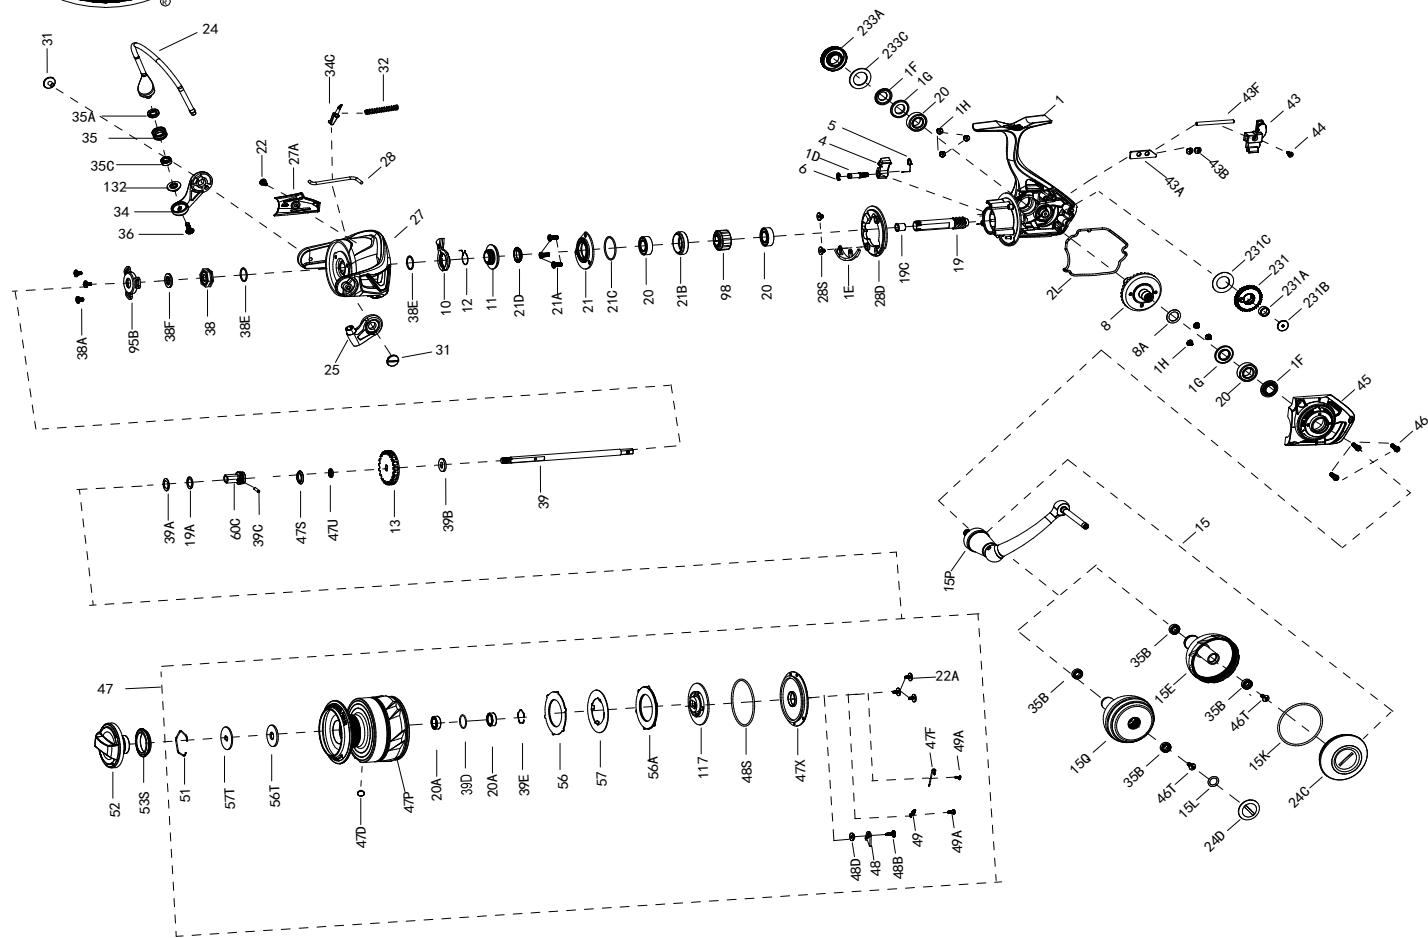

PARTS LIST FOR MODEL SLAIV5500DX

KEY NO.	PART NO.	PENN STYLE NO.	DESCRIPTION
27	1559298	27-SLAIV5500DX	Rotor
27A	1559299	27A-SLAIV5500DX	Rotor Cover
28	1559272	28-SLAIV5500	Rotor Trip Lever
28D	1339509	28D-CLA5000	Rotor Brake
28S	1339512	28S-CLA5000	Rotor Brake Screw(2req.)
31	1277055	31-SSV5500	Bail Arm Screw(2req.)
32	1389467	32-CLA6000	Bail Spring
34	1559300	34-SLAIV5500DX	Bail Arm
34C	1389469	34C-CLA6000	Pivot Arm
35	1559301	35-SLAIV5500DX	Line Roller
35A	1457404	35A-SLAI16500HS	Line Roller Bushing
35B	1377606	35A-BTLI8000LC	Line Roller Ball Bearing(2req.)
35C	1559273	35C-SLAIV5500	Ball Bearing
36	1422399	36-SLA9500	Line Roller Screw
38	1419051	38-SLA5500	Rotor Nut
38A	1126326	24-ORRA S10	Screw(3req.)
38E	1418958	38E-SLA3500	Pinion Gear Seal(2req.)
38F	1419052	38F-SLA5500	Rotor-Main Shaft Seal
39	1559274	39-SLAIV5500	Main Shaft
39A	1559275	39A-SLAIV5500	Washer
39B	1277067	39B-SSV5500	Main Shaft Washer
39C	1559276	39C-SLAIV5500	Pin
39D	1559302	39D-SLAIV5500DX	Washer
39E	1559277	39E-SLAIV5500	Lock Spring
43	1419030	43-SLA5500	Oscillation Slide
43A	1339536	43A-SLA5000	O/S Slider Guide
43B	1559161	43B-SLAIV2500	Screw(2req.)
43F	1339537	43F-CLA5000	O/S Slider Guide Shaft
44	1277072	44-SSV5500	Main Shaft Screw
45	1559303	45-SLAIV5500DX	Body Cover Assembly
46	1277074	46-SSV5500	Body Cover Screw (3req.)
46T	1277046	22-SSV5500	Rotor Cover Screw
47	1559304	47-SLAIV5500DX	Spool Assembly
47D	1259574	10-7000AF	Line Hook
47F	1419067	47F-SLA5500	Line Clip Retainer
47P	1559305	47P-SLAIV5500DX	Spool
47S	1559281	47S-SLAIV5500	Seal
47U	1525247	47U-CLAI15000	Seal
47X	1559282	47X-SLAIV5500	Drag Cover
48	1419069	48-SLA5500	Spool Click Plate
48B	1419156	48B-SLA9500	Spool Clicker Spring Screw
48D	1385579	48D-CLA3000	Spool Clicker Spacer Ring
48S	1276958	48S-SSV3500	Drag Cover Seal
49	1385580	49-CLA3000	Spool Clicker Spring
49A	1559283	49A-SLAIV5500	Screw(2req.)
51	1277085	51-SSV5500	Drag Washer Retainer
52	1559306	52-SLAIV5500DX	Drag Knob Assembly
53S	1339555	53S-CLA5000	Drag Knob Screw
56	1419060	56-SLA5500	Drag Friction Washer
56A	1419062	56A-SLA5500	Drag Friction Washer
56T	1277089	56T-SSV5500	Drag Friction Washer
57	1559285	57-SLAIV5500	Keyed Drag Washer
57T	1419058	57T-SLA5500	Keyed Drag Washer
60C	1559286	60C-SLAIV5500	Spool Support Sleeve
95B	1419009	95B-SLA3500	Rotor Nut Locking Plate
98	1277094	98-SSV5500	Clutch/Sleeve Assembly
117	1559287	117-SLAIV5500	Drag Drive Plate
132	1457405	132-SLAI16500HS	Line Roller Collar
231	1419021	231-SLA5500	Oscillation Gear
231A	1339566	231A-CLA5000	O/S Gear Bushing
231B	1525918	231B-CLAI15000	Screw
231C	1339525	39A-CLA5000	Spool Adjust Washer
233A	1559307	233A-SLAIV5500DX	Handle Cap
233C	1419076	233C-SLA5500	Handle Cap Seal