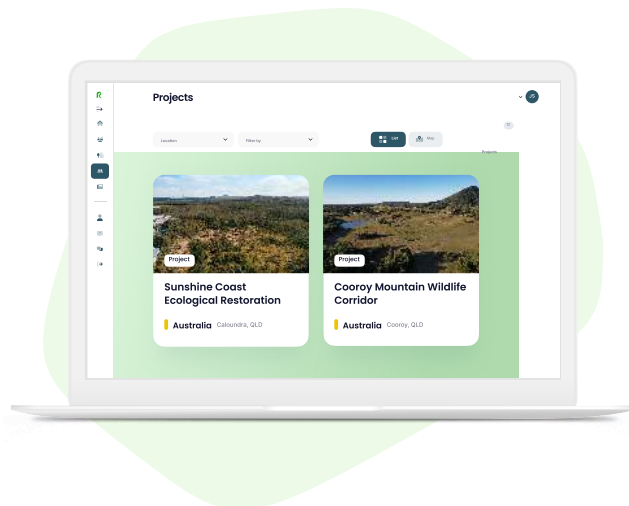

Reforest makes it easy to host planet-friendly events

- ✓ **Authentic, local impact**
Climate and nature positive impact for your event that leaves your event destination better than you found it.
- ✓ **Engaging**
A story-telling platform to share that impact with your attendees in an incredibly tangible and personalised way, as simply as showing a QR code.
- ✓ **Easy to activate**
Everything you need to go beyond the tick box for a memorably 'green' event.

Make trees a core theme of your event

With the Reforest platform, you can understand your footprint, remove emissions and deliver a personalised, memorable experience for attendees.

Plant trees in local projects

Share trees with your attendees

Invite attendees to claim their tree via your unique event link and QR code. Reforest provides suggestions for touchpoints before and during the event, with messaging, imagery and display templates.

Dashboard to show your impact

Show the total impact the event is making along with attendee contributions on your live, real-time event dashboard, making your impact feel fun and collaborative.

Make your event even greener