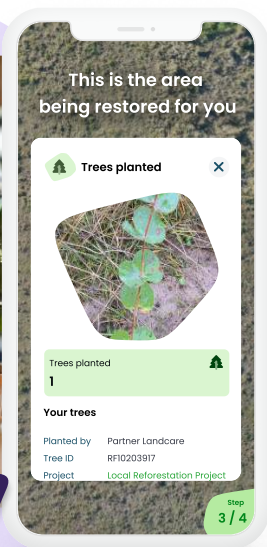

Make trees a core theme of your event

With the Reforest platform, you can understand your footprint, remove emissions and deliver a personalised, memorable experience for attendees.

Plant trees in local projects

Planting one tree per attendee is often enough to remove an event's CO₂ emissions (excluding travel), and can be added to the price of each ticket. Reforest can also provide a footprint estimate if you don't already have one.