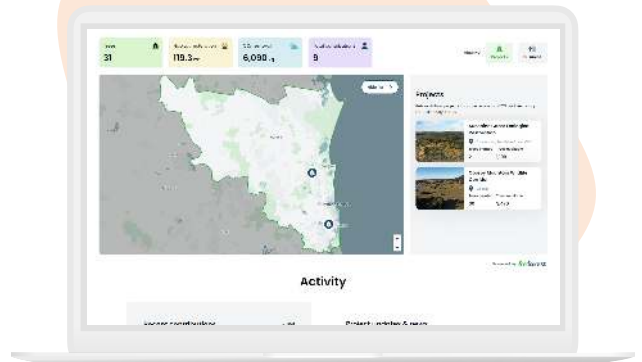

Dashboard to show your impact

Show the total impact the event is making along with attendee contributions on your live, real-time event dashboard, making your impact feel fun and collaborative.

Make your event even greener

Optional add-ons to boost your impact and engagement.

Option

Sunshine Coast Trip CO₂ Calculator

A simple way to invite attendees to estimate and remove their own travel and accommodation CO₂ emissions by contributing to the same local project.

Support the Sunshine Coast Sustainability Program

The trees planted by your event and your attendees will all contribute to the event profile on the Sunshine Coast dashboard; a visible demonstration of your positive impact on the destination.