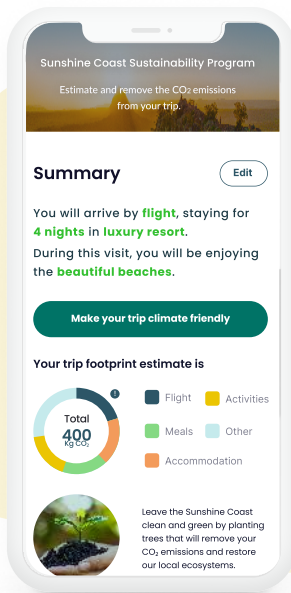

Share trees with your attendees

Invite attendees to claim their tree via your unique event link and QR code. Reforest provides suggestions for touchpoints before and during the event, with messaging, imagery and display templates.

Dashboard to show your impact

Show the total impact the event is making along with attendee contributions on your live, real-time event dashboard, making your impact feel fun and collaborative.

Make your event even greener

Optional add-ons to boost your impact and engagement.

Option

Sunshine Coast Trip CO₂ Calculator

A simple way to invite attendees to estimate and remove their own travel and accommodation CO₂ emissions by contributing to the same local project.