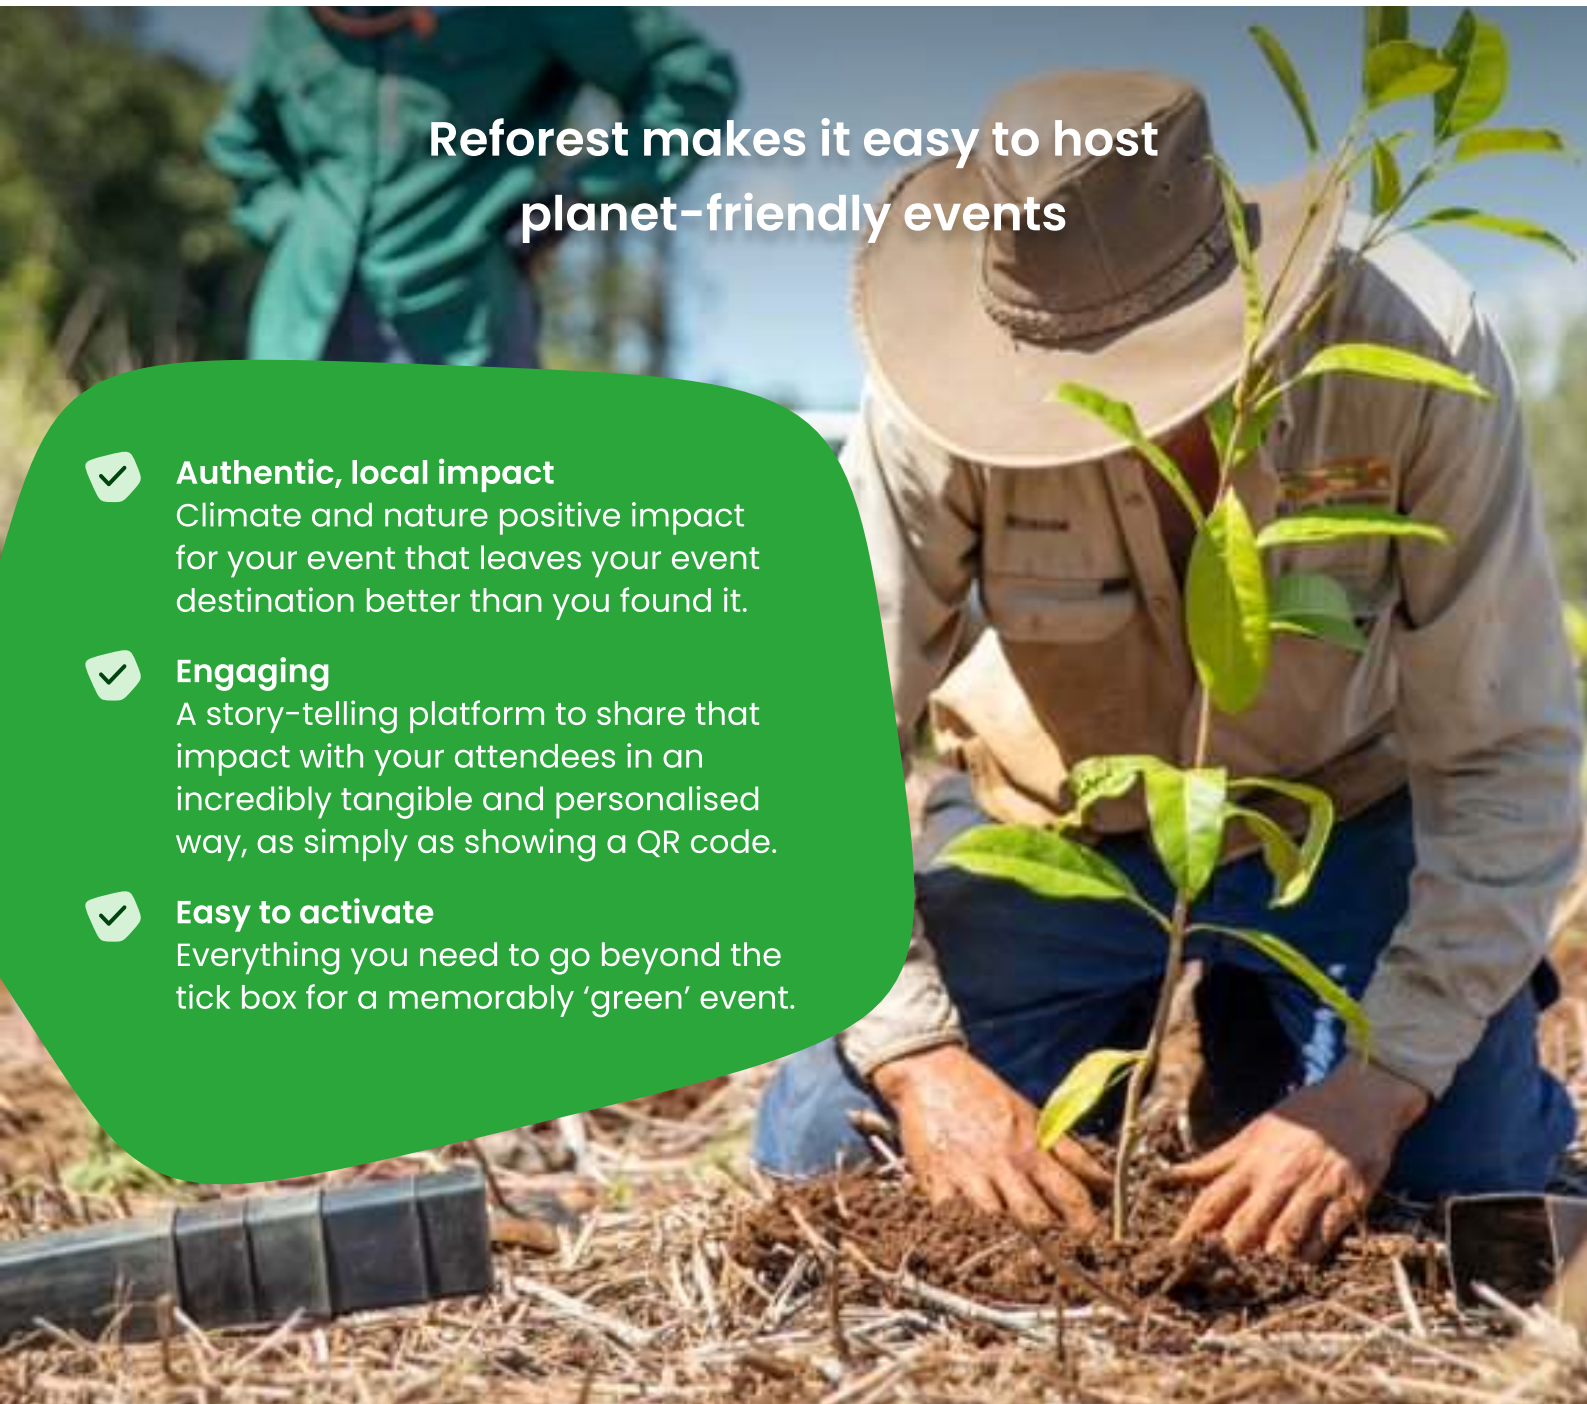

Event attendees want to feel like they are having a positive impact

90%

of Australians are concerned about climate change, especially when they travel

75%

consider sustainability when deciding which events to attend

Reforest makes it easy to host planet-friendly events

- ✓ **Authentic, local impact**
Climate and nature positive impact for your event that leaves your event destination better than you found it.
- ✓ **Engaging**
A story-telling platform to share that impact with your attendees in an incredibly tangible and personalised way, as simply as showing a QR code.
- ✓ **Easy to activate**
Everything you need to go beyond the tick box for a memorably 'green' event.

Make trees a core theme of your event

With the Reforest platform, you can understand your footprint, remove emissions and deliver a personalised, memorable experience for attendees.

Plant trees in local projects