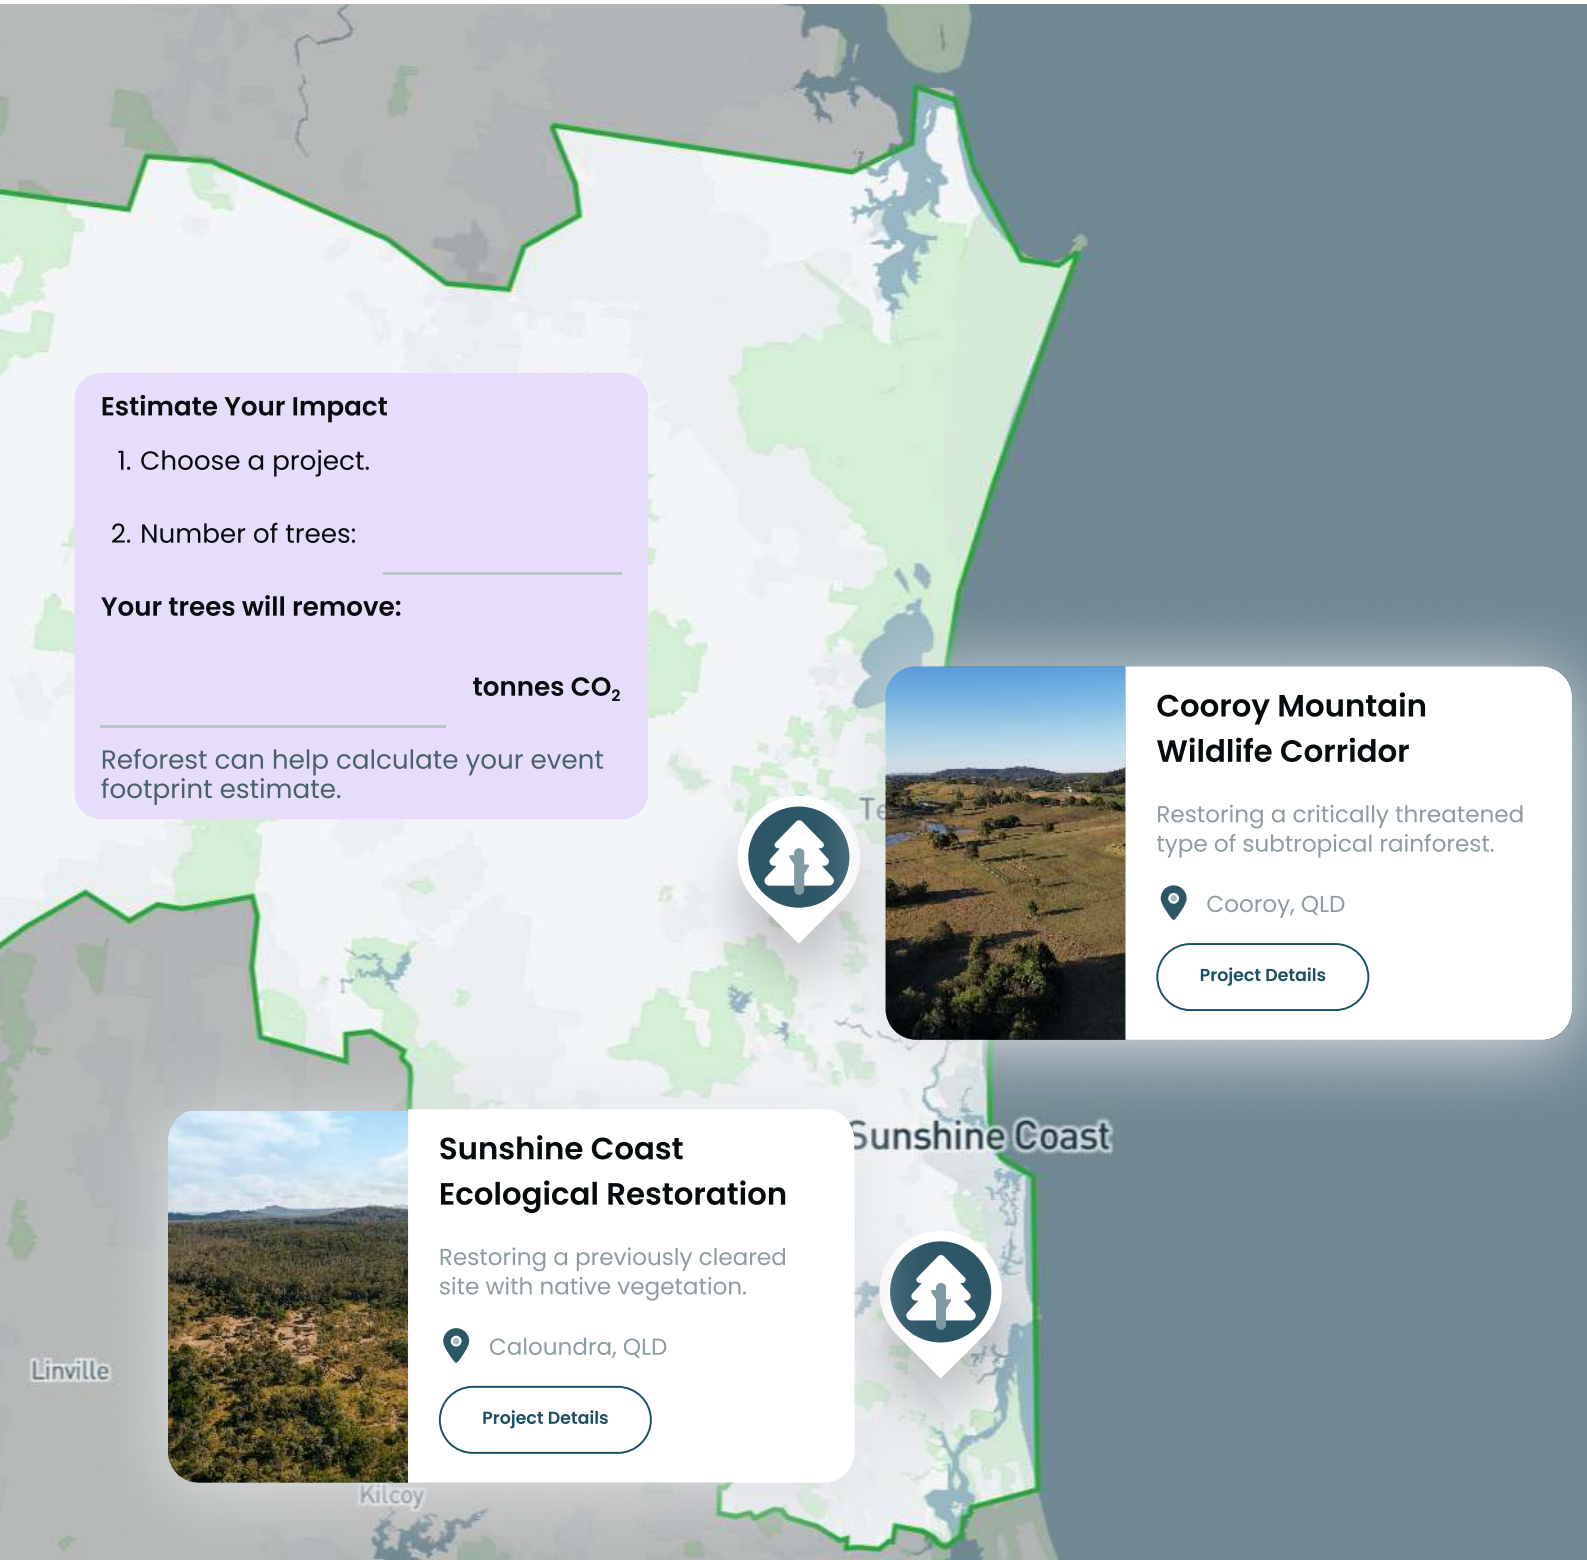

Climate Impact

See how much CO₂ you're removing

Biodiversity

See how much native habitat you're restoring

Social Benefits

Impact that benefits the local community

Estimate Your Impact

1. Choose a project.
2. Number of trees: _____

Your trees will remove:

_____ tonnes CO₂

Reforest can help calculate your event footprint estimate.

Cooroy Mountain Wildlife Corridor

Restoring a critically threatened type of subtropical rainforest.

 Cooroy, QLD