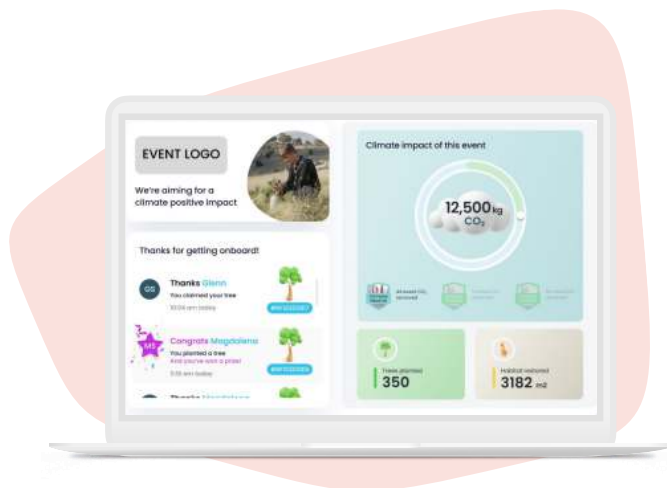

Reforest makes it easy to host planet-friendly events

- ✓ **Authentic, local impact**
Climate and nature positive impact for your event that leaves your event destination better than you found it.
- ✓ **Engaging**
A story-telling platform to share that impact with your attendees in an incredibly tangible and personalised way, as simply as showing a QR code.
- ✓ **Easy to activate**
Everything you need to go beyond the tick box for a memorably 'green' event.

Planting one tree per attendee is often enough to remove an event's CO₂ emissions (excluding travel), and can be added to the price of each ticket. Reforest can also provide a footprint estimate if you don't already have one.

Share trees with your attendees

Invite attendees to claim their tree via your unique event link and QR code. Reforest provides suggestions for touchpoints before and during the event, with messaging, imagery and display templates.

Dashboard to show your impact

Show the total impact the event is making along with attendee contributions on your live, real-time event dashboard, making your impact feel fun and collaborative.

Make your event even greener