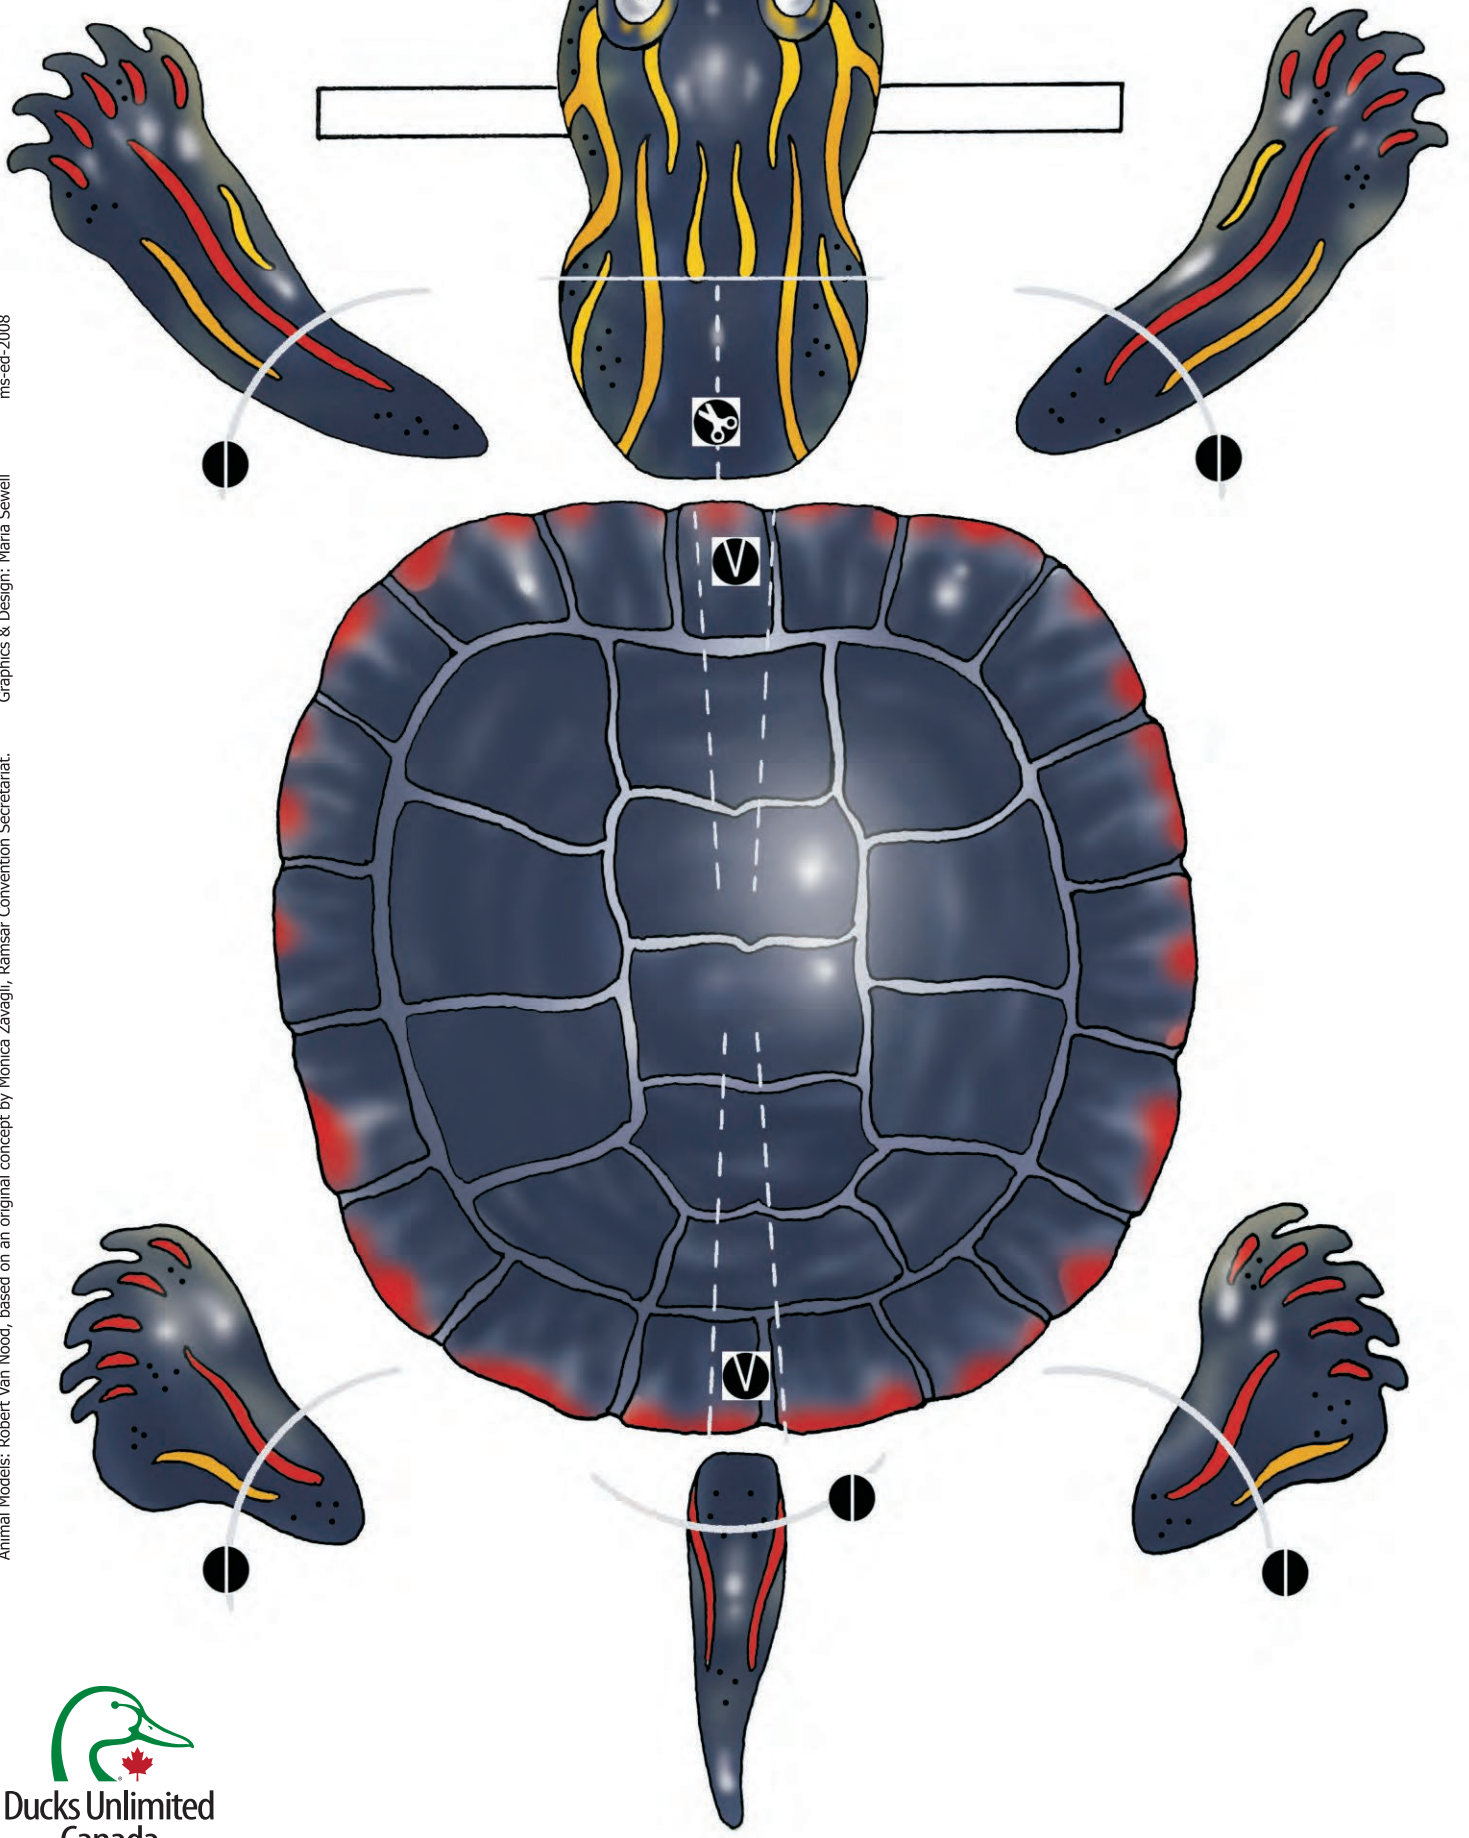

# Great Horned Owl

ms-ed-2008

Graphics & Design: Maria Sewell

Animal Models: Robert Van Nood, based on an original concept by Monica Zavagli, Ramsar Convention Secretariat.

# Yellow Spotted Salamander

ms-ed-2008

Graphics & Design: Maria Sewell

Animal Models: Robert Van Nood, based on an original concept by Monica Zavagli, Ramsar Convention Secretariat.

# Painted Turtle

ms-ed-2008

Graphics & Design: Maria Sewell

Animal Models: Robert Van Nood, based on an original concept by Monica Zavagli, Ramsar Convention Secretariat.