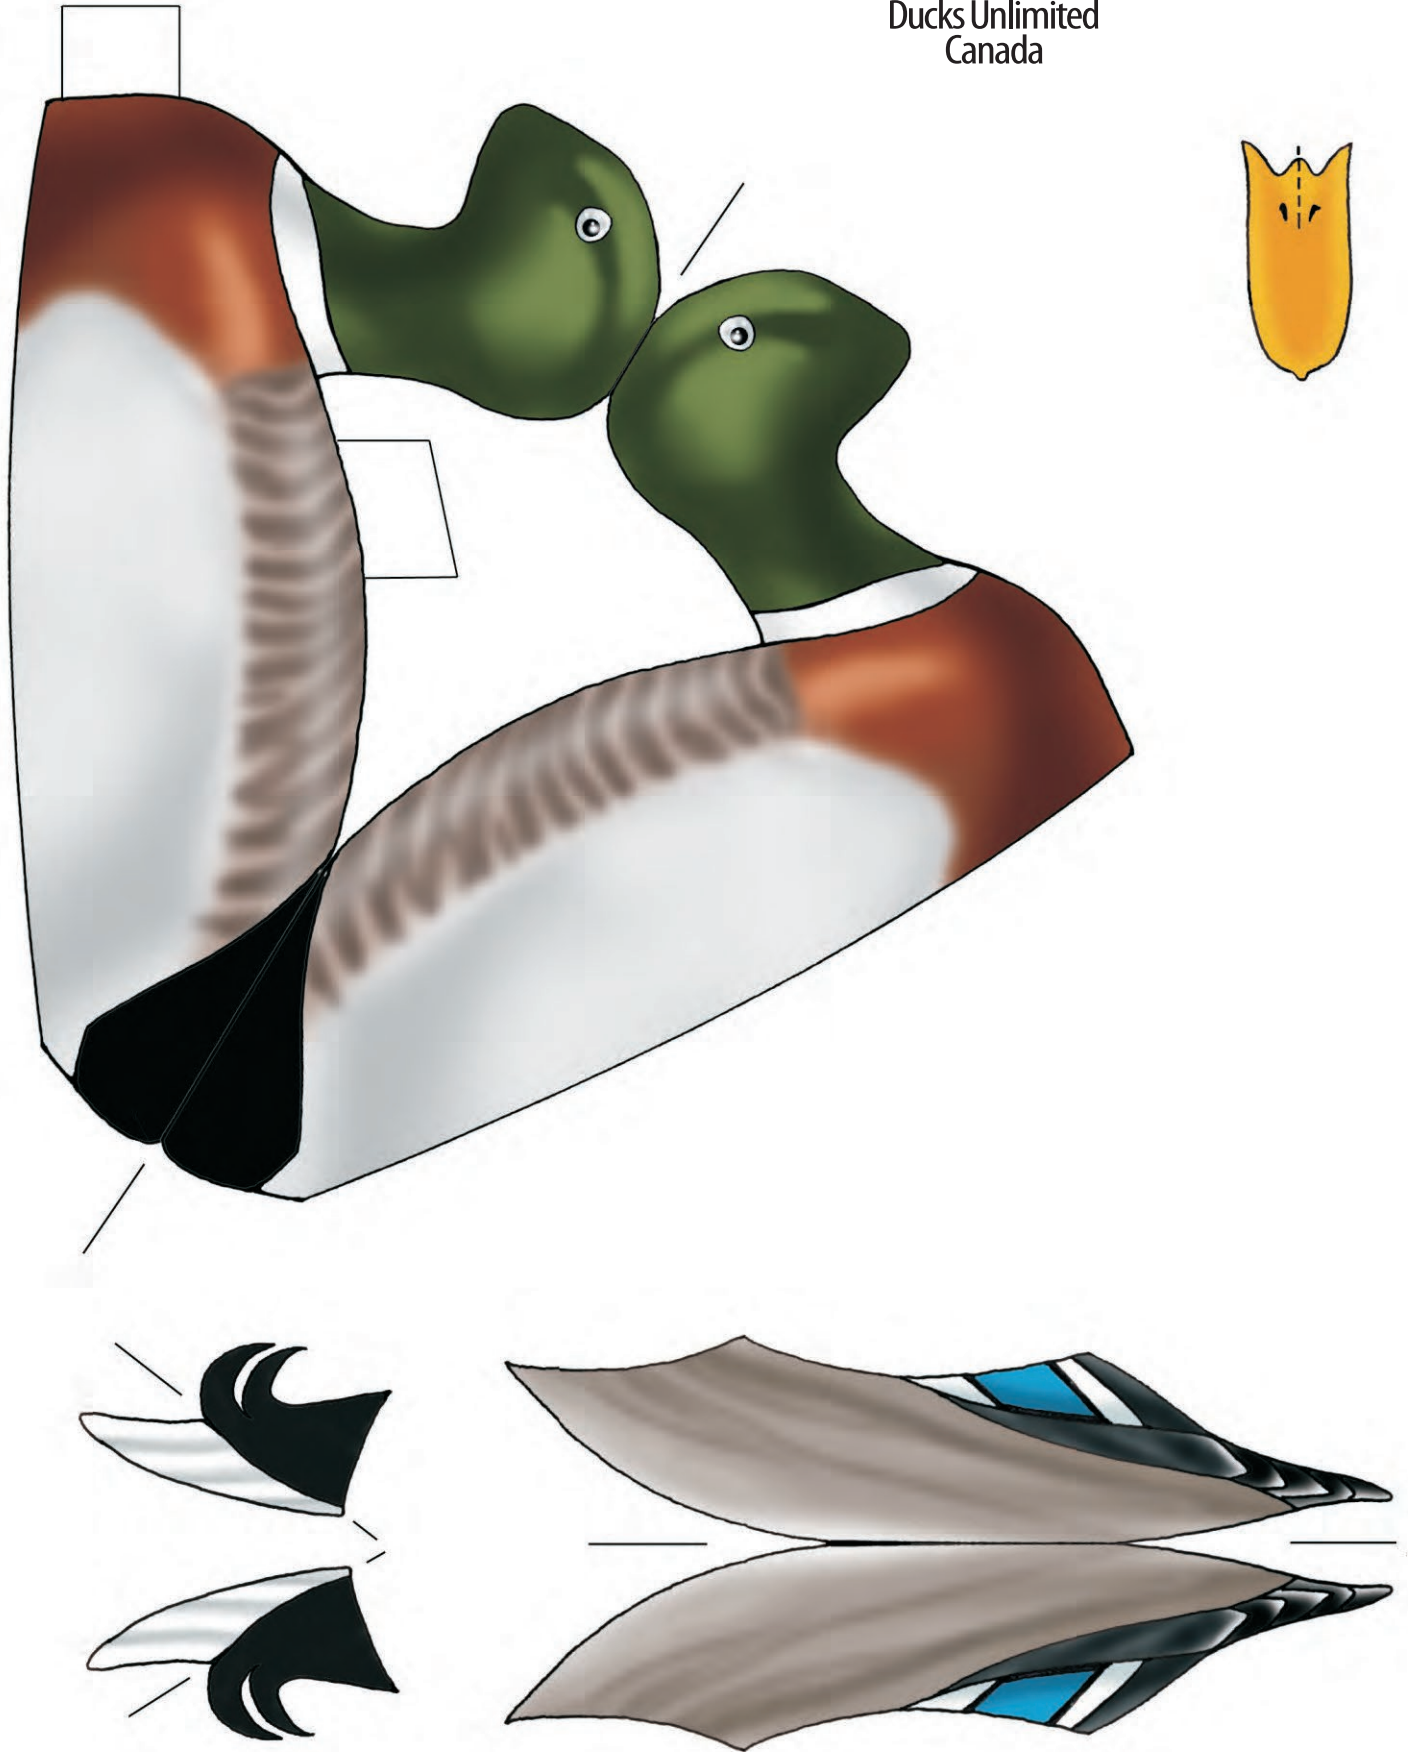

Mallard

Animal Models: Robert Van Nood, based on an original concept by Monica Zavagli, Ramsar Convention Secretariat. Graphics & Design: Maria Sewell ms-ed-2008