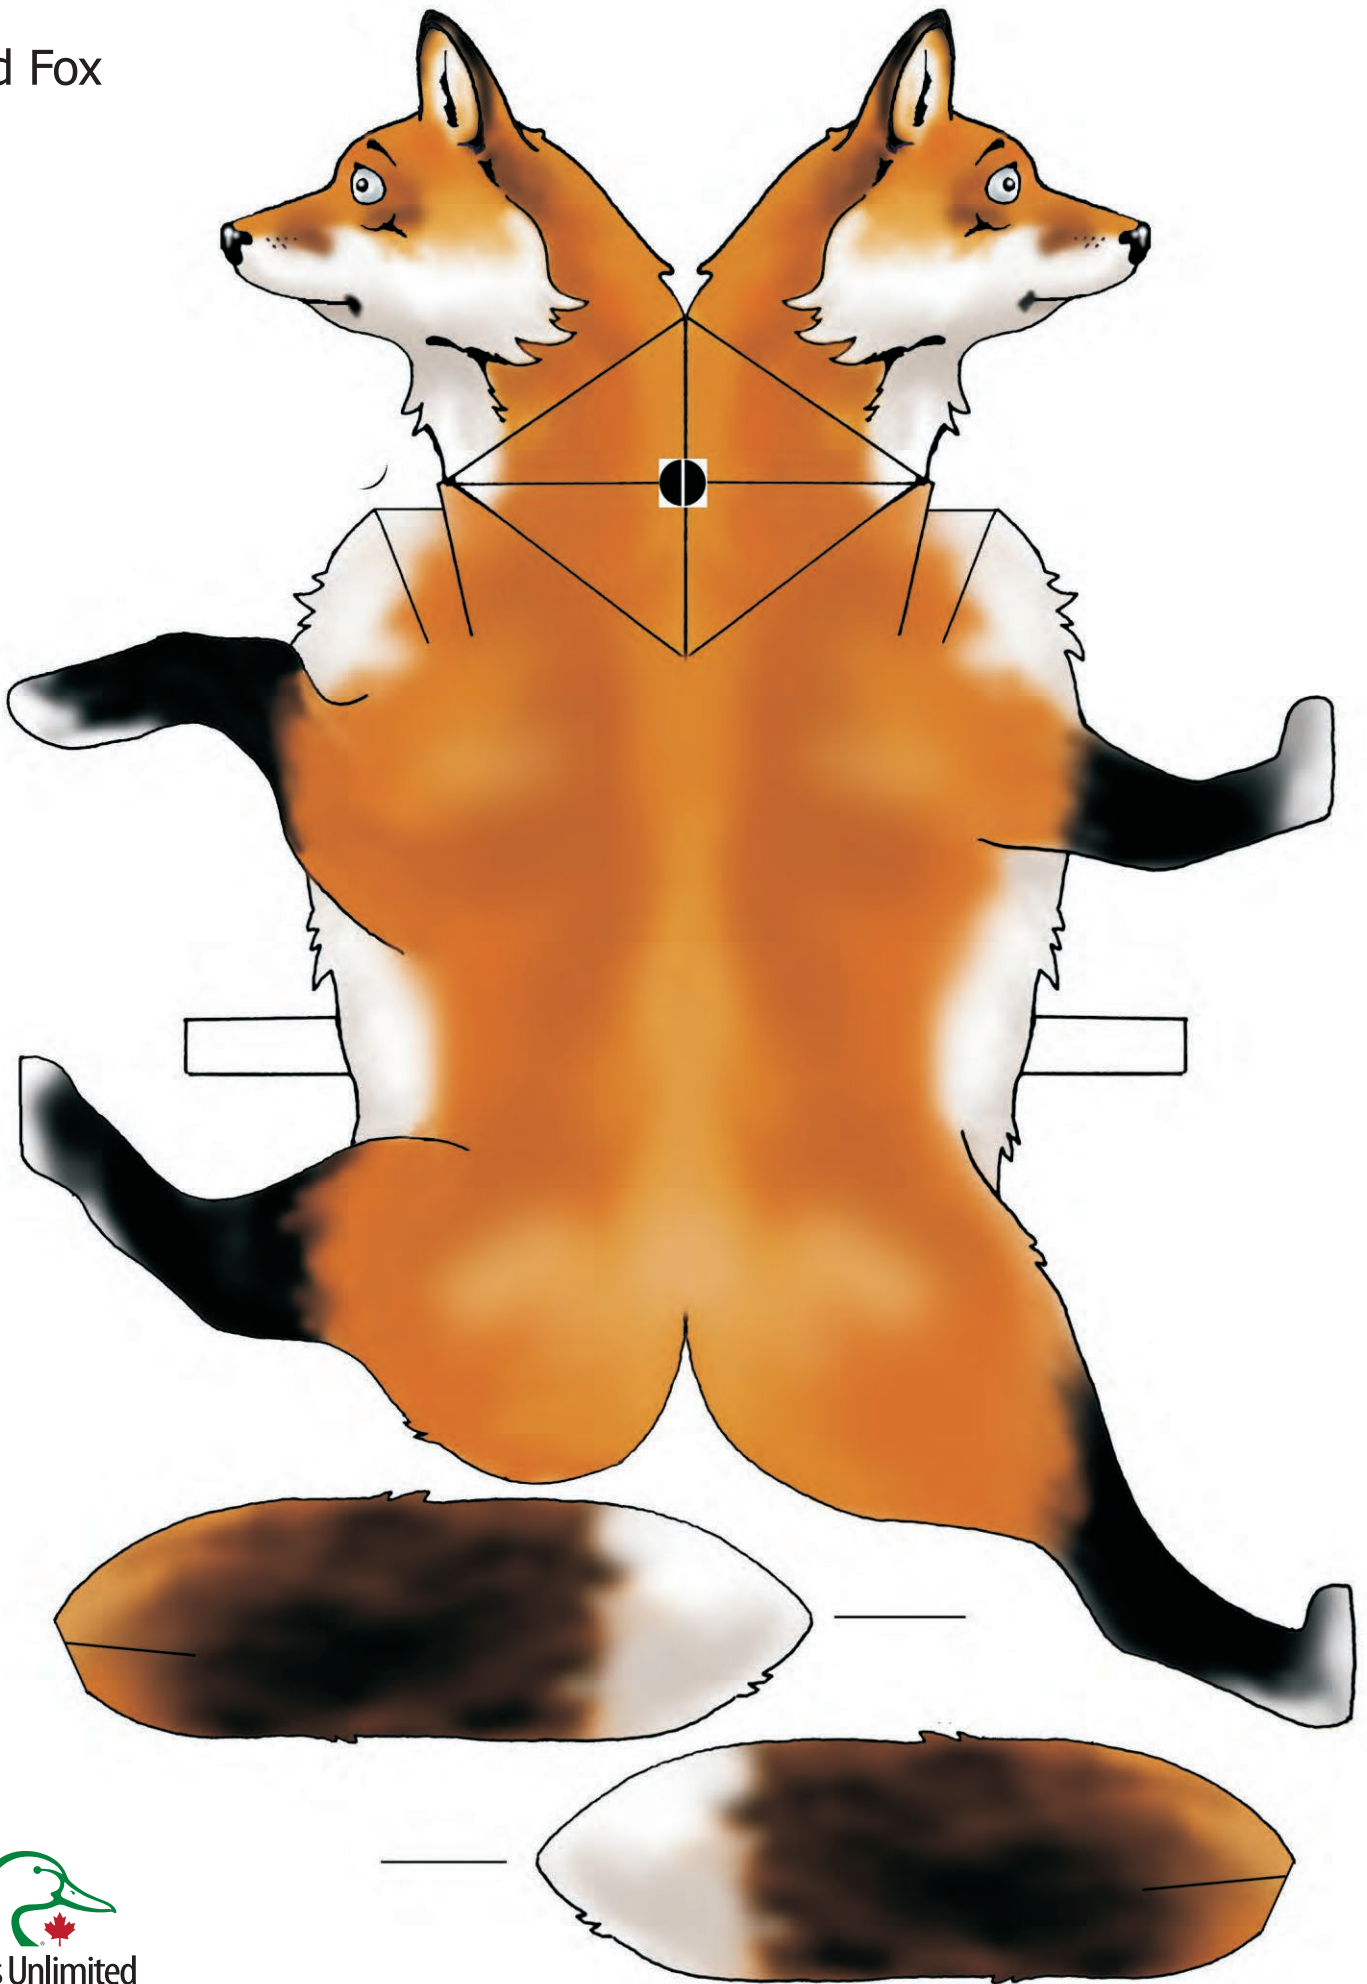

Red Fox

ms-ed-2008

Graphics & Design: Maria Sewell

Animal Models: Robert Van Nood, based on an original concept by Monica Zavagli, Ramsar Convention Secretariat.