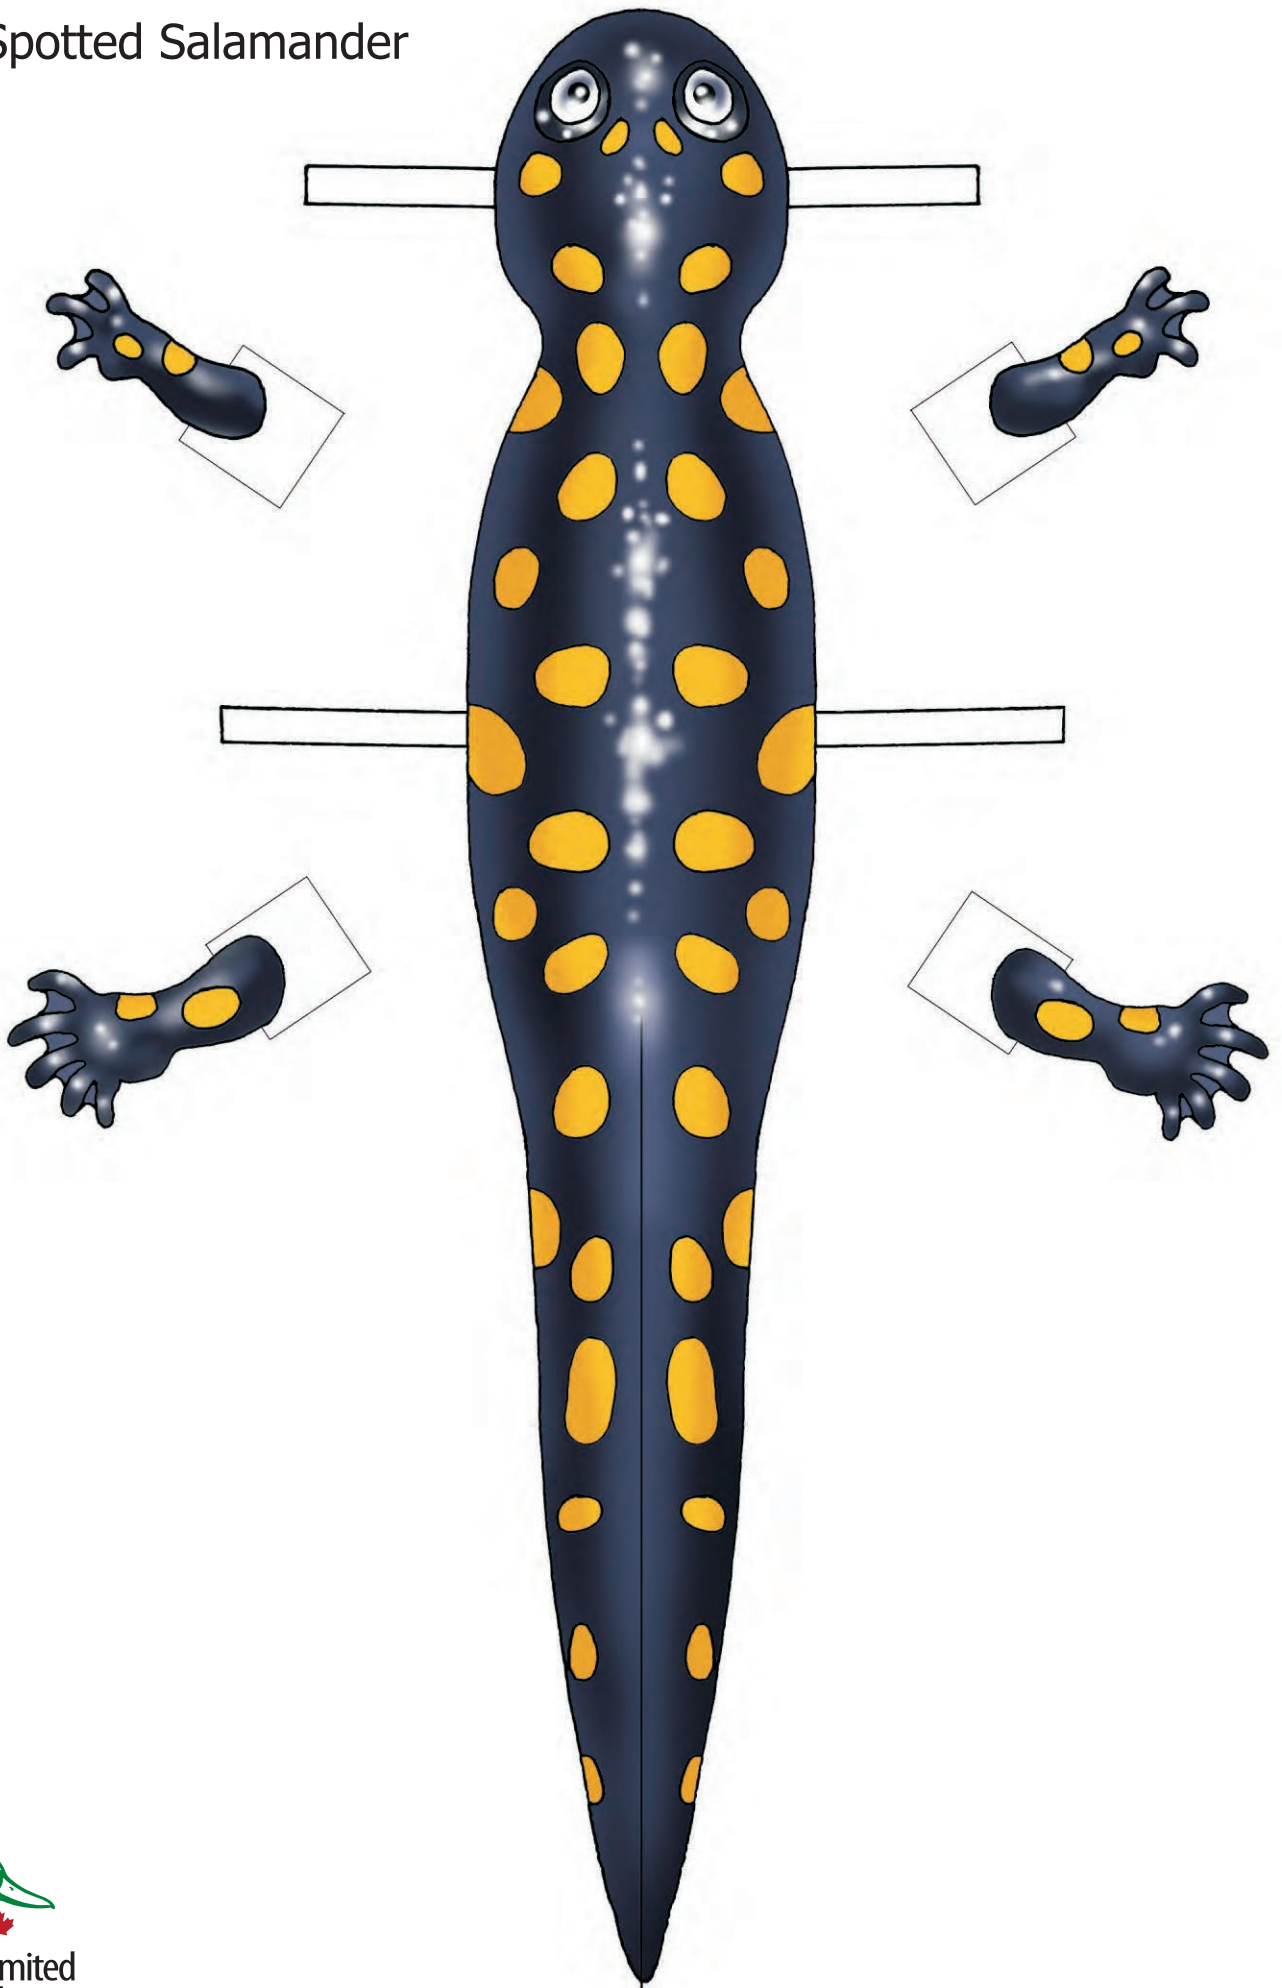

# Mallard

Animal Models: Robert Van Nood, based on an original concept by Monica Zavagli, Ramsar Convention Secretariat. Graphics & Design: Maria Sewell ms-ed-2008

# Great Horned Owl

ms-ed-2008

Graphics & Design: Maria Sewell

Animal Models: Robert Van Nood, based on an original concept by Monica Zavagli, Ramsar Convention Secretariat.

# Yellow Spotted Salamander

ms-ed-2008

Graphics & Design: Maria Sewell

Animal Models: Robert Van Nood, based on an original concept by Monica Zavagli, Ramsar Convention Secretariat.