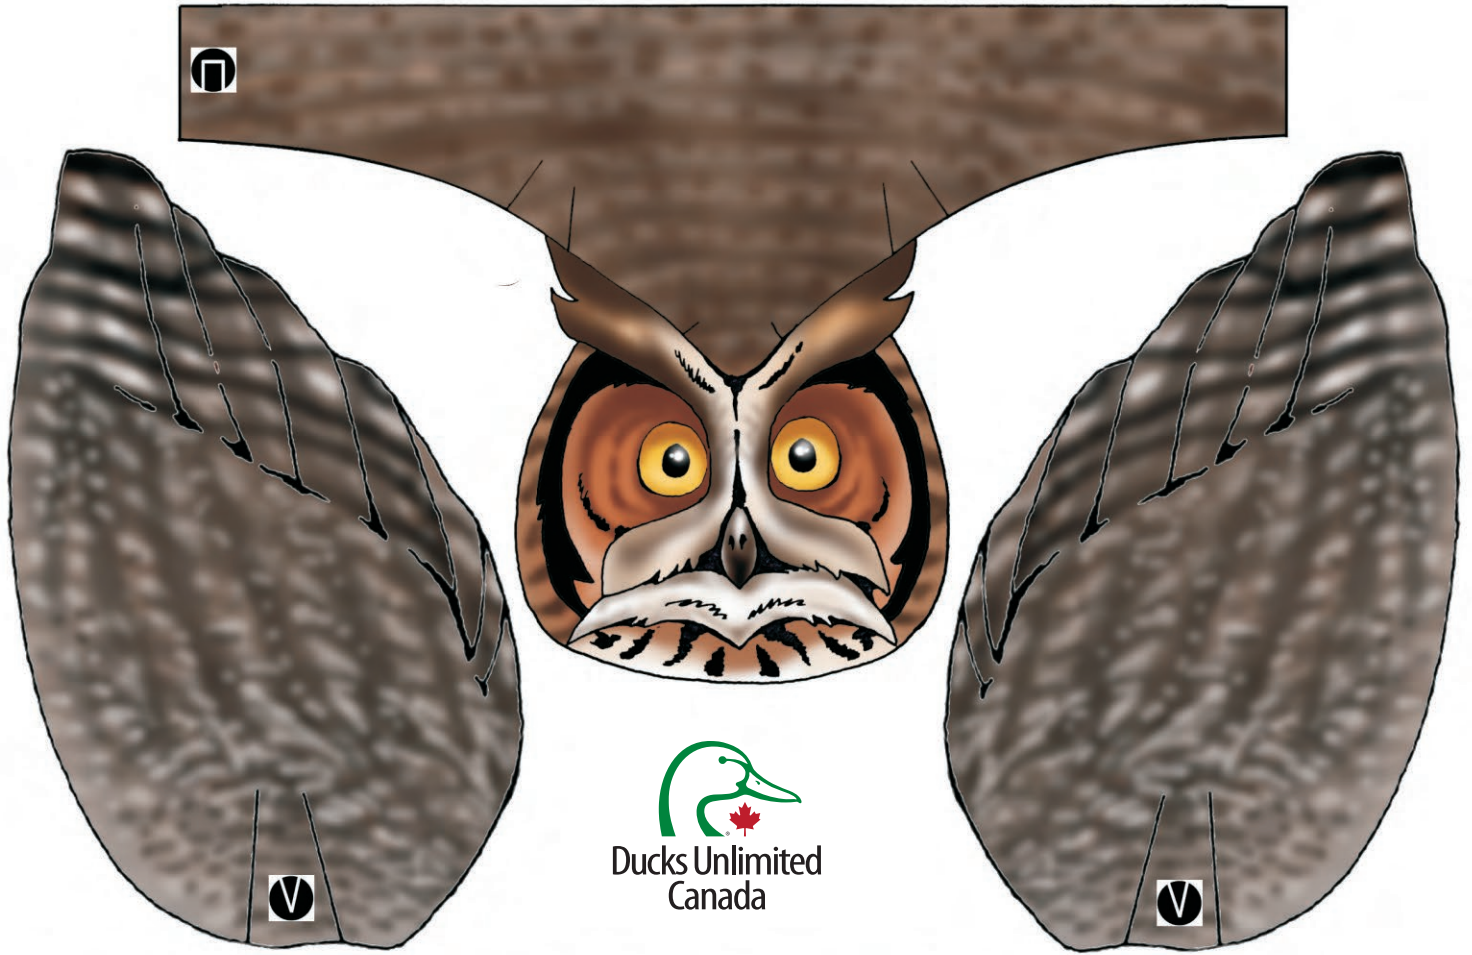

# Great Blue Heron

Animal Models: Robert Van Nood, based on an original concept by Monica Zavagji, Ramsar Convention Secretariat. Graphics & Design: Maria Sewell. ms-ed-2008

# Mallard

Animal Models: Robert Van Nood, based on an original concept by Monica Zavagli, Ramsar Convention Secretariat. Graphics & Design: Maria Sewell ms-ed-2008

# Great Horned Owl

ms-ed-2008

Graphics & Design: Maria Sewell

Animal Models: Robert Van Nood, based on an original concept by Monica Zavagli, Ramsar Convention Secretariat.

# Yellow Spotted Salamander

ms-ed-2008

Graphics & Design: Maria Sewell

Animal Models: Robert Van Nood, based on an original concept by Monica Zavagli, Ramsar Convention Secretariat.