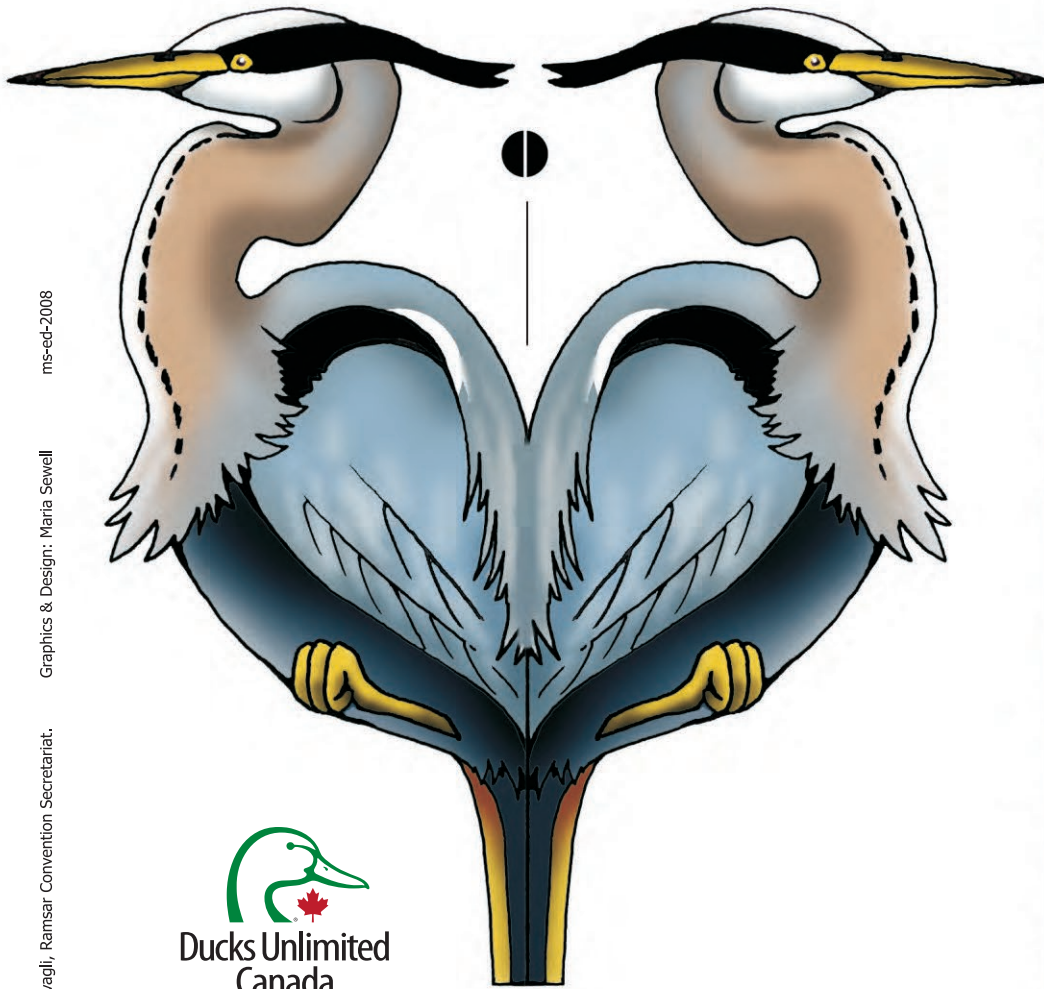

Great Blue Heron

Animal Models: Robert Van Nood, based on an original concept by Monica Zavagji, Ramsar Convention Secretariat. Graphics & Design: Maria Sewell. ms-ed-2008