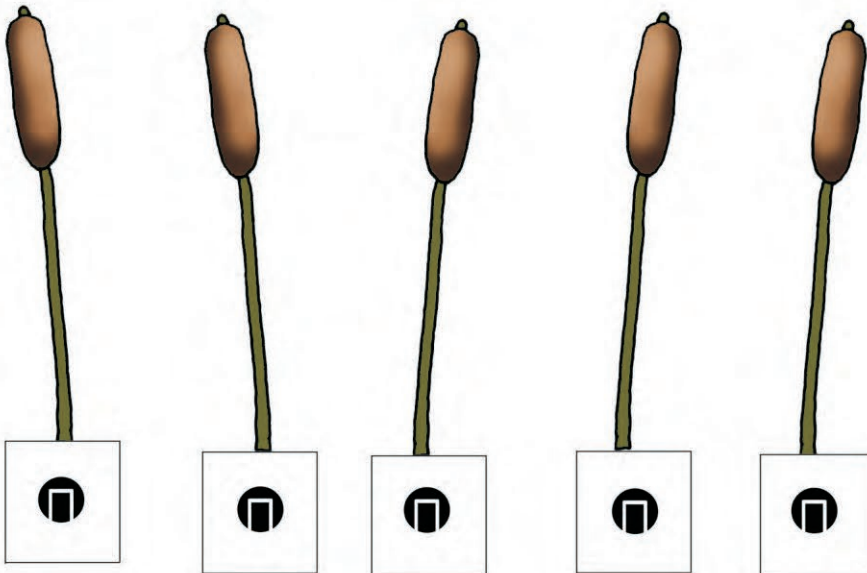

Great Blue Heron

Animal Models: Robert Van Nood, based on an original concept by Monica Zavagji, Ramsar Convention Secretariat. Graphics & Design: Maria Sewell. ms-ed-2008