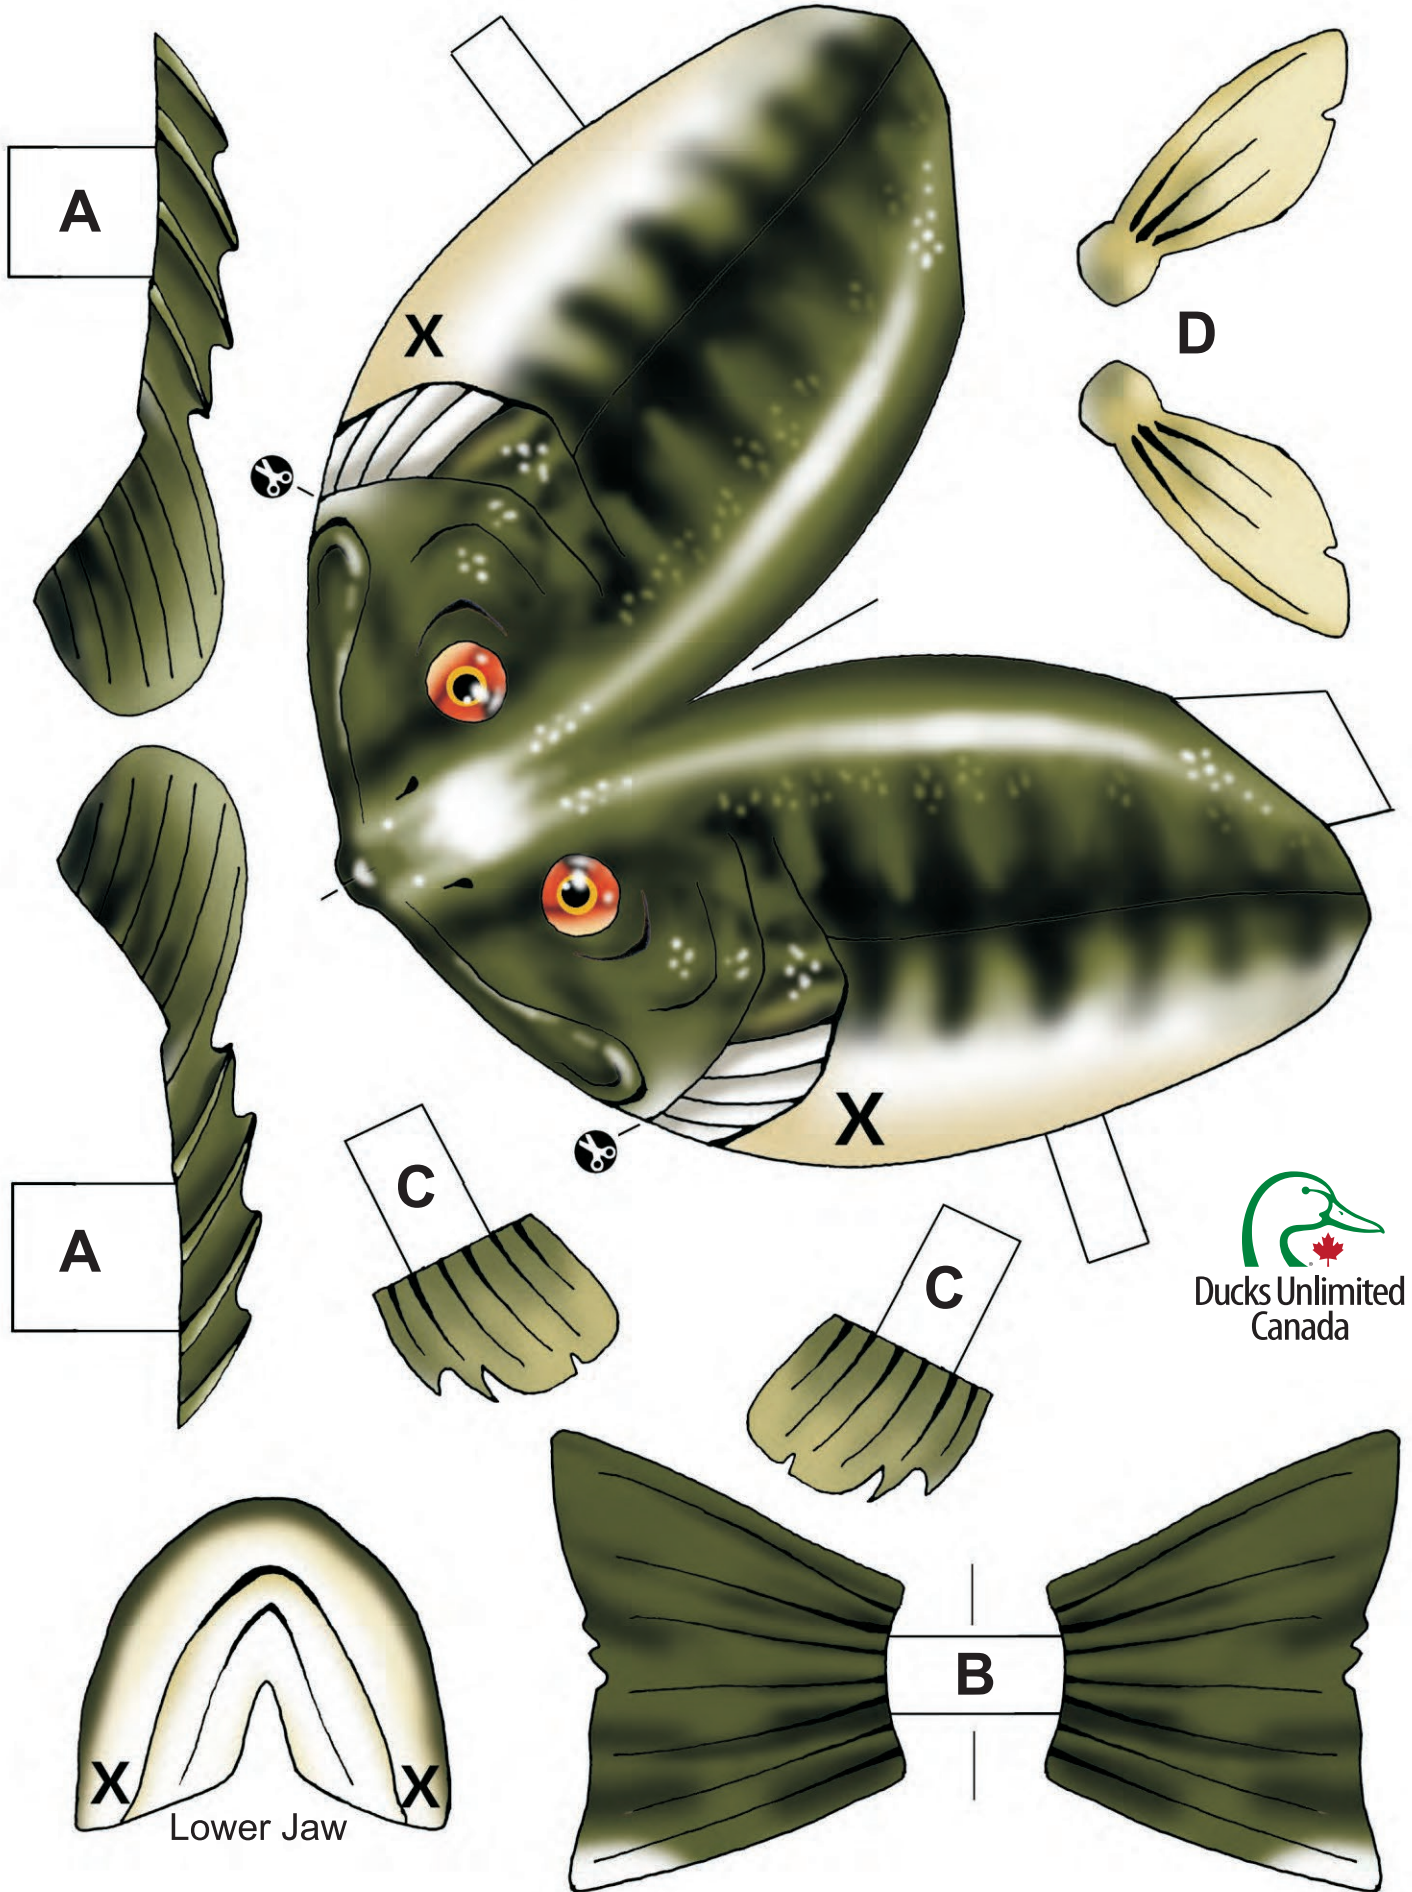

# Largemouth Bass

ms-ed-2008

Graphics & Design: Maria Sewell

Animal Models: Robert Van Nood, based on an original concept by Monica Zavagli, Ramsar Convention Secretariat.

# Dragonfly

# Leopard Frog

ms-ed-2008

Graphics & Design: Maria Sewell

Animal Models: Robert Van Nood, based on an original concept by Monica Zavagli, Ramsar Convention Secretariat.

# Great Blue Heron

Animal Models: Robert Van Nood, based on an original concept by Monica Zavagji, Ramsar Convention Secretariat. Graphics & Design: Maria Sewell. ms-ed-2008