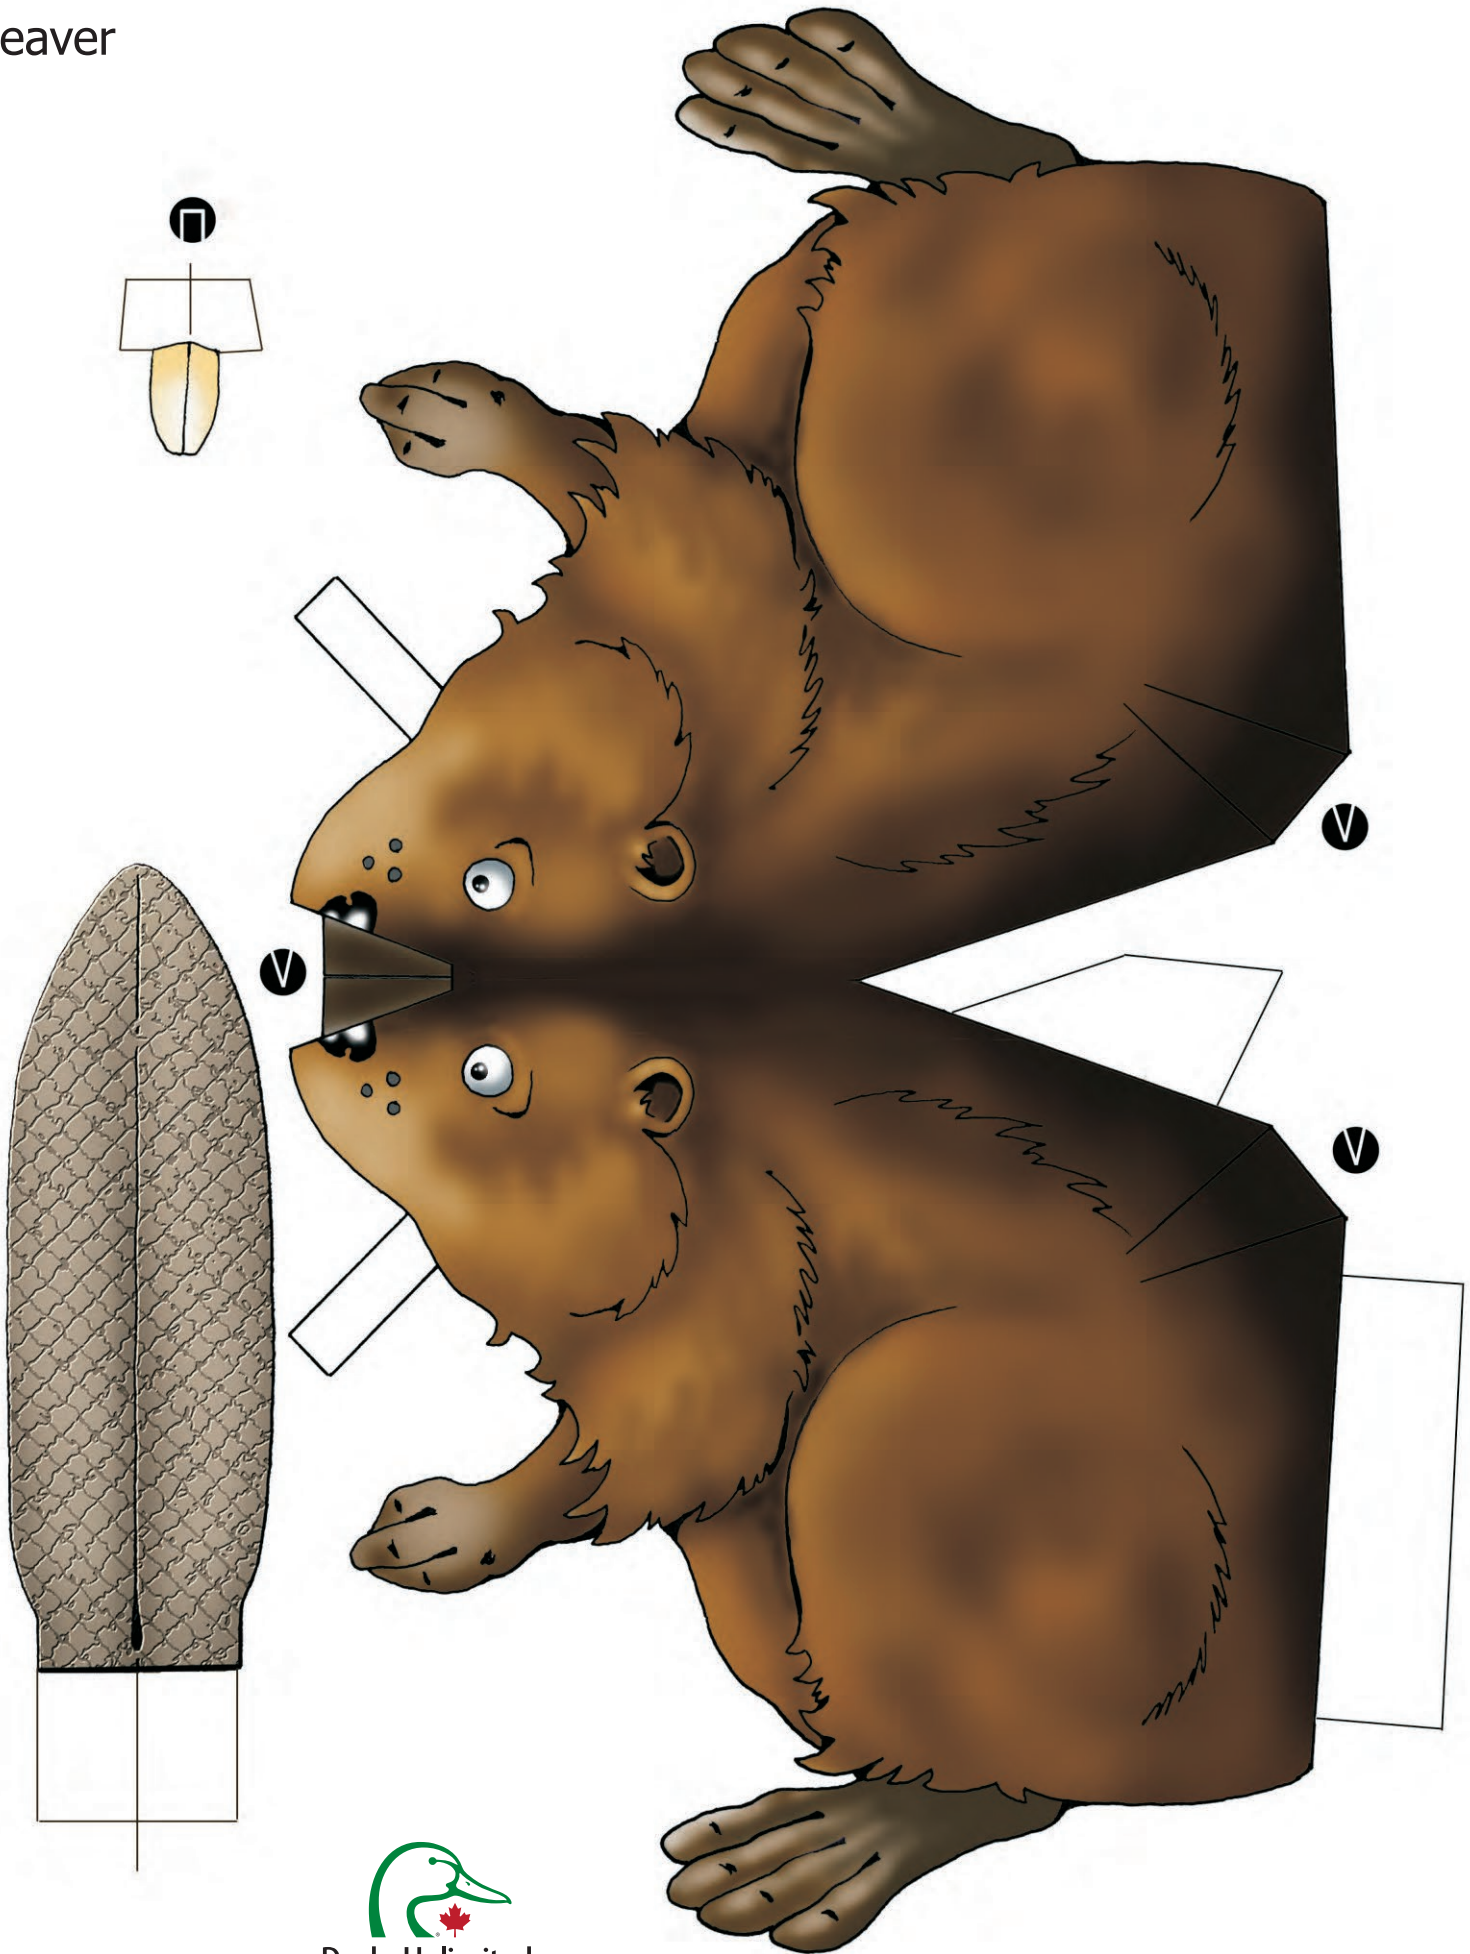

# Largemouth Bass

ms-ed-2008

Graphics & Design: Maria Sewell

Animal Models: Robert Van Nood, based on an original concept by Monica Zavagli, Ramsar Convention Secretariat.

# Beaver

ms-ed-2008

Graphics & Design: Maria Sewell

Animal Models: Robert Van Nood, based on an original concept by Monica Zavaoli, Ramsar Convention Secretariat.

# Dragonfly

# Great Blue Heron

Animal Models: Robert Van Nood, based on an original concept by Monica Zavagji, Ramsar Convention Secretariat. Graphics & Design: Maria Sewell. ms-ed-2008