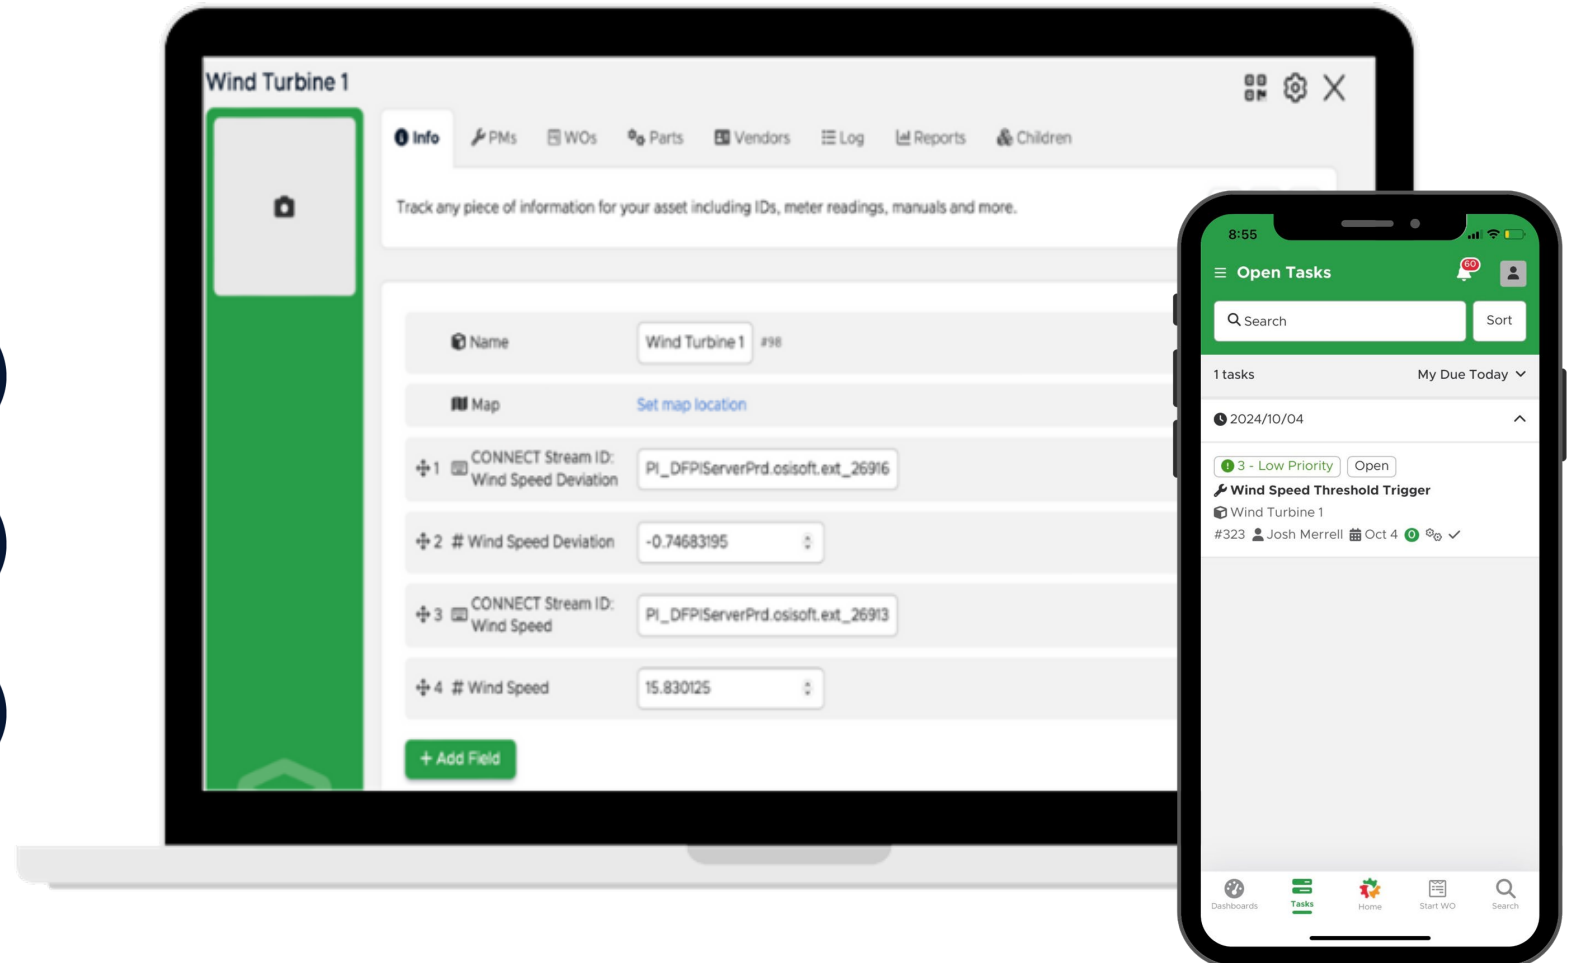

Award-Winning CMMS

What is Limble CMMS?

**Computerized
Maintenance
Management
System (CMMS)**

100% Cloud Based

Mobile First

Realtime Data = Less Downtime

Limble is a light lift application that puts the power of **Connect** data in your **Maintenance Team's** hands.

- Highly Customizable
- Real Time Notifications
- PI > Connect > Mobile App

Rationale for our “One Platform” strategy: External factors, business leaders face several critical challenges

Technology advancements (AI, cloud etc.) and market dynamics (ESG, regulations, cost pressures etc.) are driving significant transformations for the customers we serve