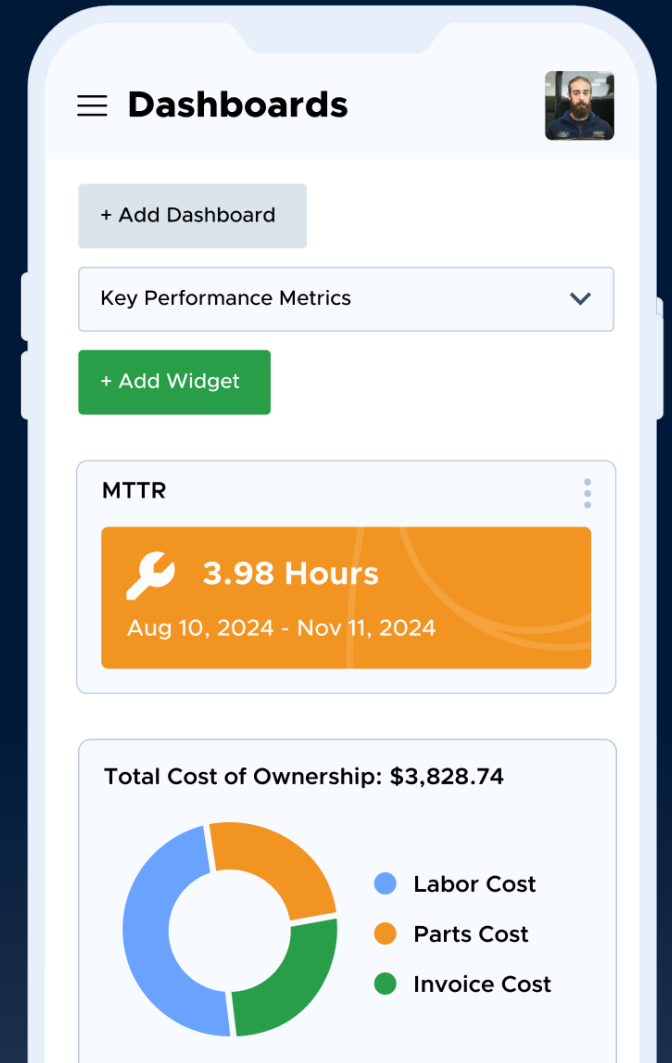

Award-Winning CMMS

What is Limble CMMS?

**Computerized
Maintenance
Management
System (CMMS)**

100% Cloud Based

Mobile First

Realtime Data = Less Downtime

Limble is a light lift application that puts the power of **Connect** data in your **Maintenance Team's** hands.