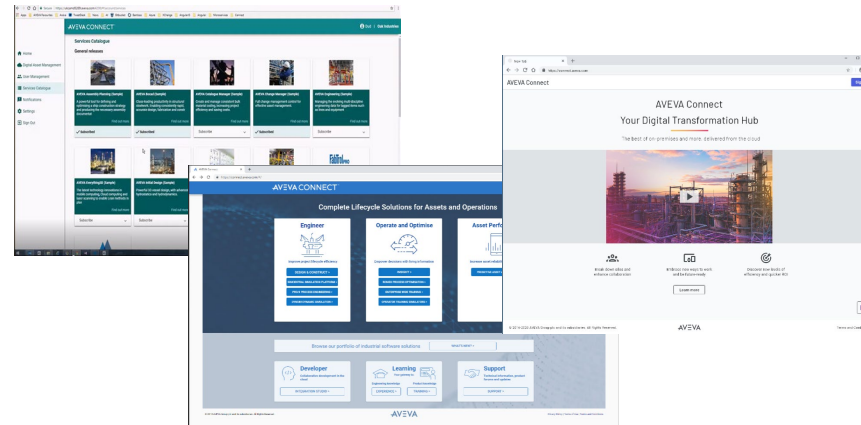

AVEVA is differentiated by

- our incredible broad install base
- the domain experience of our people and partners
- the depth and breadth of our offering across the asset lifecycle
- access to a rich set of industrial data that provides a foundation for innovation and growth – authored, stored, generated curated....
- our applications capabilities that drive transformation

Across the asset lifecycle

with a **Flex commercial model**

On **CONNECT**

AVEVA

So we are on a journey; from disparate products to an integrated customer experience

2016

2024

Disparate offers

Connected hybrid offers
(Authentication, User Management)

Our industrial platform with hybrid and native cloud services
(Data, visualization, analytics, workflow, calculations etc.)

Our **CONNECT** journey is underway and accelerating

CONNECT

CONNECT strategy maximizes re-use, accelerating new value-added applications

All apps will pull **FROM** CONNECT

All sources send **TO** CONNECT

Limble

AVEVA

Customer example, richer set of industrial information