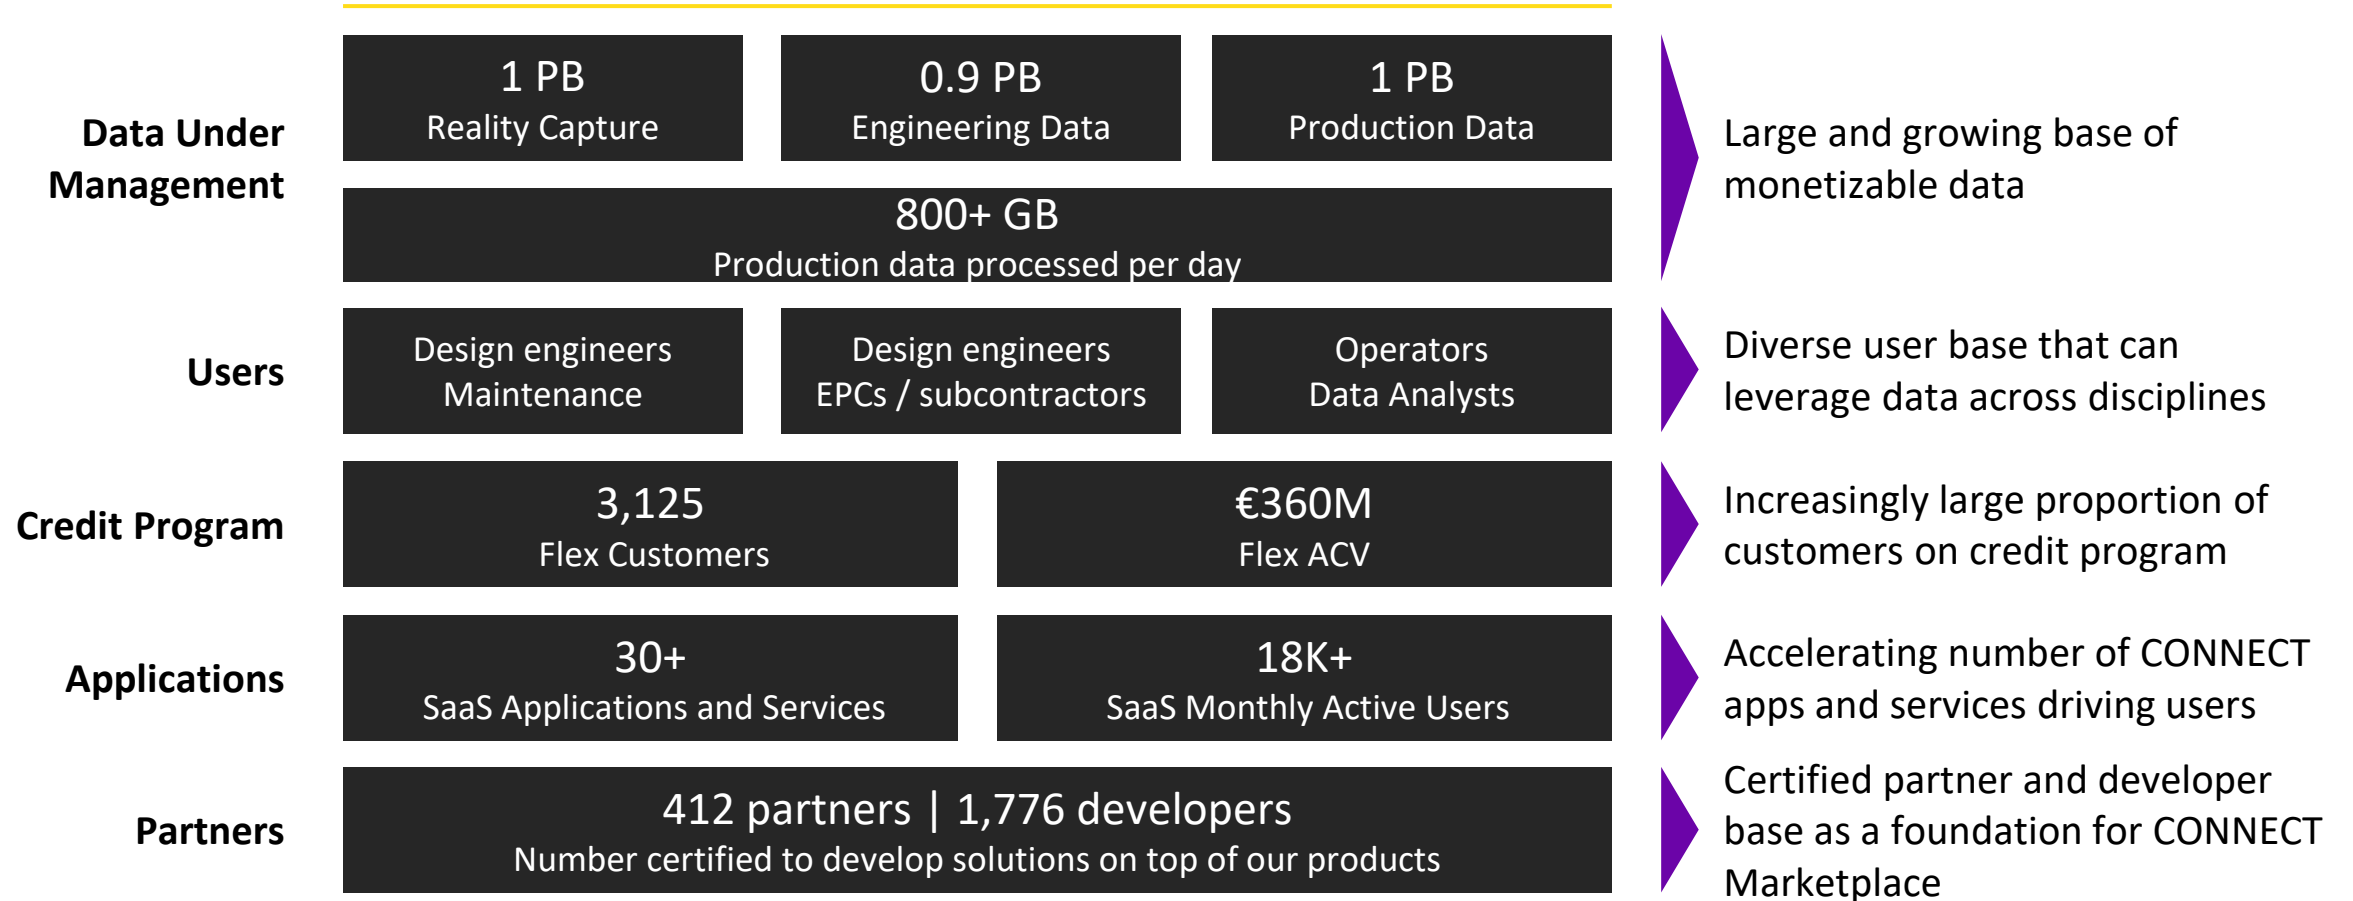

- Highly Customizable
- Real Time Notifications
- PI > Connect > Mobile App

Rationale for our “One Platform” strategy: External factors, business leaders face several critical challenges

Technology advancements (AI, cloud etc.) and market dynamics (ESG, regulations, cost pressures etc.) are driving significant transformations for the customers we serve

AVEVA is differentiated by

- our incredible broad install base
- the domain experience of our people and partners
- the depth and breadth of our offering across the asset lifecycle
- access to a rich set of industrial data that provides a foundation for innovation and growth – authored, stored, generated curated....
- our applications capabilities that drive transformation

Connected hybrid offers
(Authentication, User Management)

Our industrial platform with hybrid and native cloud services
(Data, visualization, analytics, workflow, calculations etc.)

Our **CONNECT** journey is underway and accelerating

CONNECT

CONNECT strategy maximizes re-use, accelerating new value-added applications

All apps will pull **FROM** CONNECT

All sources send **TO** CONNECT

Limble

AVEVA

Customer example, richer set of industrial information