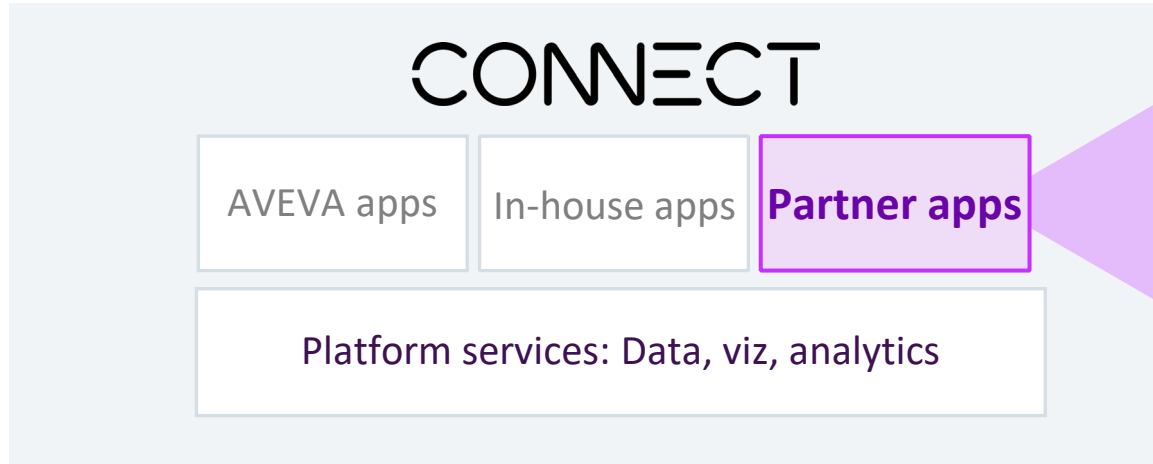

Connected hybrid offers
(Authentication, User Management)

Our industrial platform with hybrid and native cloud services
(Data, visualization, analytics, workflow, calculations etc.)

Our **CONNECT** journey is underway and accelerating

CONNECT

CONNECT strategy maximizes re-use, accelerating new value-added applications

All apps will pull **FROM** CONNECT

All sources send **TO** CONNECT

Limble

AVEVA

Customer example, richer set of industrial information