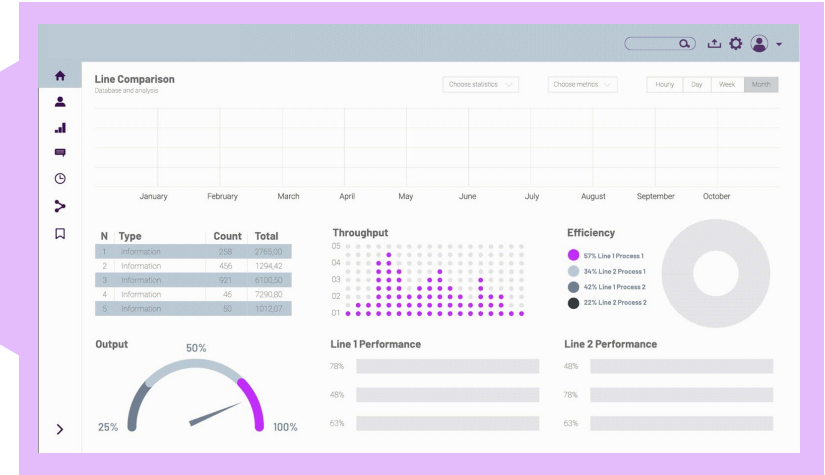

Connected hybrid offers
(Authentication, User Management)

Our industrial platform with hybrid and native cloud services
(Data, visualization, analytics, workflow, calculations etc.)

Our **CONNECT** journey is underway and accelerating

CONNECT

CONNECT strategy maximizes re-use, accelerating new value-added applications

All apps will pull **FROM** CONNECT

All sources send **TO** CONNECT

Limble

AVEVA

Customer example, richer set of industrial information