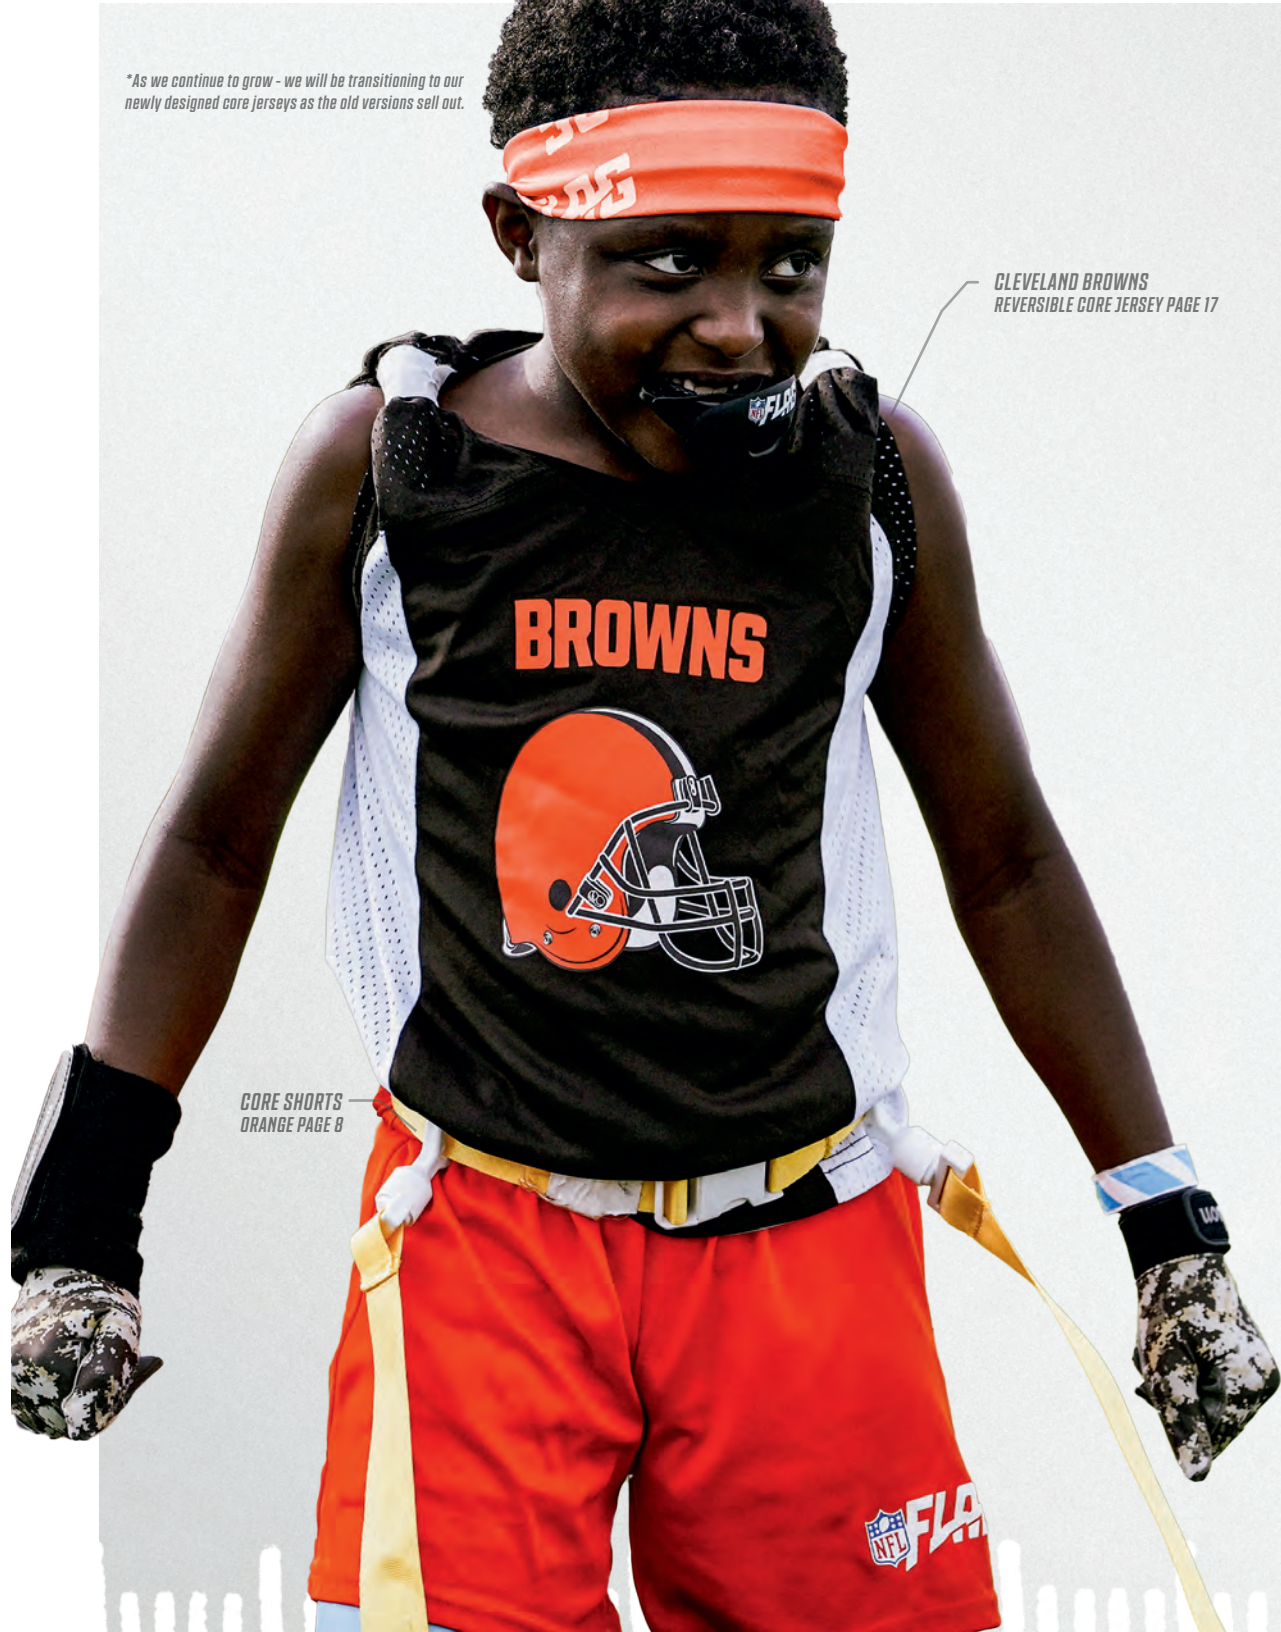

OFFICIAL NFL FLAG GEAR

CORE JERSEYS

Dominate the field in the NFL FLAG Core Reversible Flag Football Jerseys that come standard with your team order. Core Jerseys have two layers of smooth sports mesh made from 100% polyester to keep you cool until the last quarter.

Youth Sizes

YS: 31"W / 21"L   **YM:** 34"W / 23"L

YL: 37"W / 25"L   **XL:** 38"W / 26"L

Adult Sizes

M: 46"W / 30"L   **L:** 48"W / 30"L

XL: 51"W / 31"L   **2-XL:** 54"W / 32"L

(W) Chest Width / (L) Body Length

PERFORMANCE JERSEYS

Upgrade to NFL FLAG performance jerseys to take your league's look to the next level! Reversible performance jerseys feature sublimation printing, infusing the design directly into the fabric for a more professional look.

Youth Sizes

YS: 30"W / 23"L   **YM:** 33"W / 24"L

YL: 36"W / 26"L   **2-XL:** 39"W / 27"L

Adult Sizes

M: 43"W / 31"L   **L:** 47"W / 32"L

XL: 51"W / 33"L   **2-XL:** 55"W / 34"L

(W) Chest Width / (L) Body Length

*As we continue to grow - we will be transitioning to our newly designed core jerseys as the old versions sell out.

CLEVELAND BROWNS
REVERSIBLE CORE JERSEY PAGE 17

CORE SHORTS
ORANGE PAGE 8