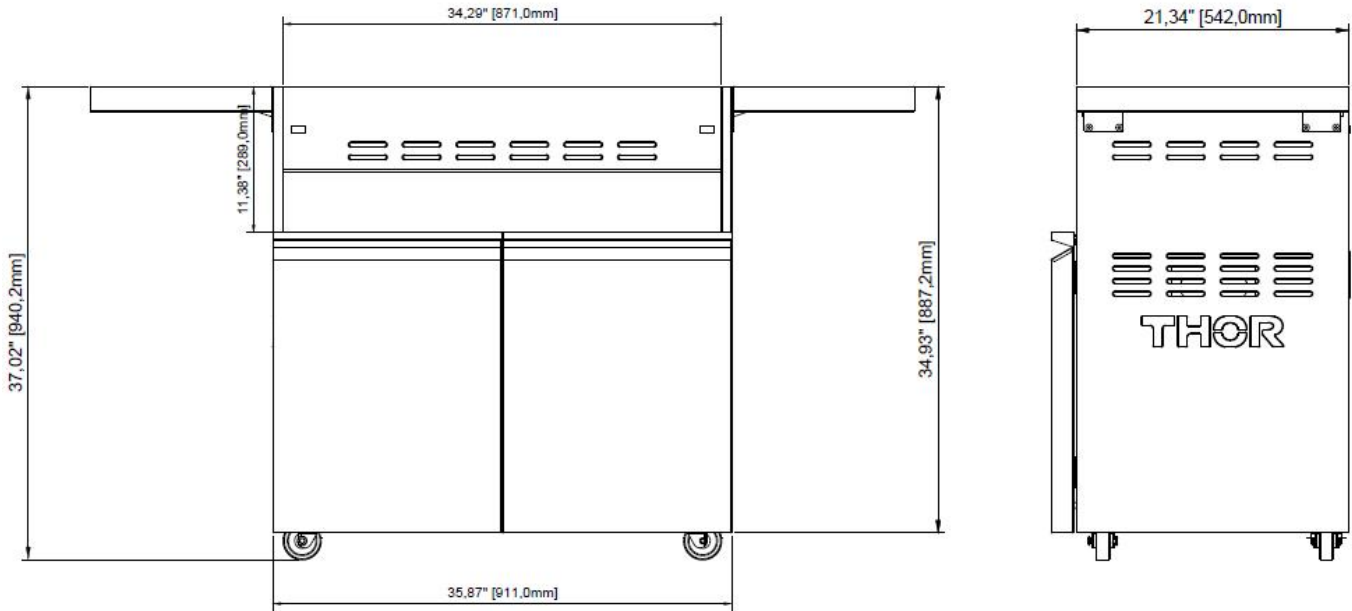

Product: 36 INCH BBQ GRILL CART
Model Number: TG36CT

FEATURES & BENEFITS

- + Comes Fully Assembled:** Ready to use out of the box with zero installation hassle.
- + Self-Closing Doors and Adjustable Drawer Hinges:** Provide smooth, secure operation and a premium user experience.
- + Industrial-Quality Lockable Casters:** Offer stability and mobility, keeping your grill secure during use and easy to move when needed.
- + Folding Side Shelves:** Saves space by allowing the cart to fit in compact areas, perfect for balconies or small patios.
- + Slide-Out Propane Tank Shelf:** Makes tank access quick and convenient for refueling and replacement.
- + Compatible with 32 inch Grill Built-In Grill Head (TPG3601-G):** Designed to fit perfectly with your GR grill for a seamless outdoor cooking solution.

TECHNICAL DETAILS

Capatible model	TPG3601-G
Material	SS 304
Color	Stainless Steel
Soft close Door	No
Pullout tray with slides for LP tank	Yes
Foldable Shelves	Yes
Caster	2 with brake, 2 without brake

PRODUCT DIMENSIONS

Width (in.) side shelf unfolded	64-1/2"
Width (in.) side shelf folded	40-9/16"
Depth (in.)	21-5/16"
Height with casters (in.)	37"
Height without casters (in.)	34-15/16"
Net weight (lbs.)	106.9
Gross Weight (lbs.)	123.4

Specifications subject to change without notice.

TG36CT – Front & Side View

TG36CT – Top View

Specifications subject to change without notice.

TG36CT – Front & Side View (Side Table Folding)

TG36CT – Top View (Side Table Folding)