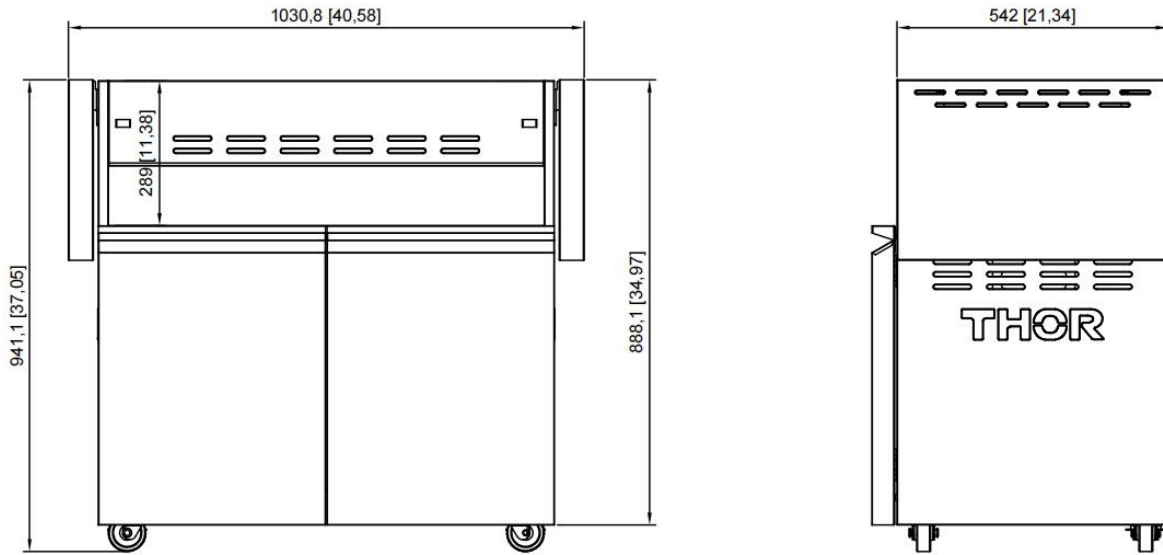

Product: 36 INCH BBQ GRILL CART
Model Number: TG36CT

FEATURES & BENEFITS

- + Comes Fully Assembled:** Ready to use out of the box with zero installation hassle.
- + Self-Closing Doors and Adjustable Drawer Hinges:** Provide smooth, secure operation and a premium user experience.
- + Industrial-Quality Lockable Casters:** Offer stability and mobility, keeping your grill secure during use and easy to move when needed.
- + Folding Side Shelves:** Saves space by allowing the cart to fit in compact areas, perfect for balconies or small patios.
- + Slide-Out Propane Tank Shelf:** Makes tank access quick and convenient for refueling and replacement.
- + Compatible with 32 inch Grill Built-In Grill Head (TPG3601-G):** Designed to fit perfectly with your GR grill for a seamless outdoor cooking solution.

TECHNICAL DETAILS

Capatible model	TPG3601-G
Material	SS 304
Color	Stainless Steel
Soft close Door	No
Pullout tray with slides for LP tank	Yes
Foldable Shelves	Yes
Caster	2 with brake, 2 without brake

PRODUCT DIMENSIONS

Width (in.) side shelf unfolded	64-1/2"
Width (in.) side shelf folded	40-9/16"
Depth (in.)	21-5/16"
Height with casters (in.)	37"
Height without casters (in.)	34-15/16"
Net weight (lbs.)	106.9
Gross Weight (lbs.)	123.4

Specifications subject to change without notice.

TG36CT – Front & Side View

TG36CT – Top View

Specifications subject to change without notice.

TG36CT – Front & Side View (Side Table Folding)

TG36CT – Top View (Side Table Folding)