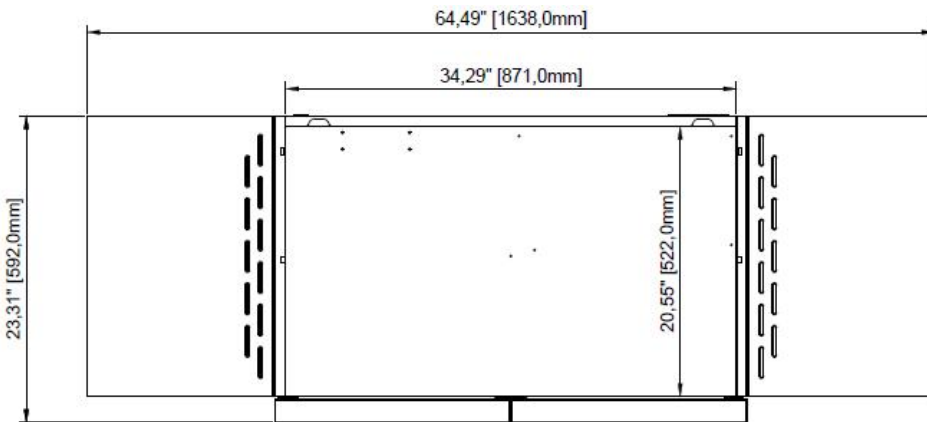

Width (in.) side shelf unfolded	64-1/2"
Width (in.) side shelf folded	40-9/16"
Depth (in.)	21-5/16"
Height with casters (in.)	37"
Height without casters (in.)	34-15/16"
Net weight (lbs.)	106.9
Gross Weight (lbs.)	123.4

Specifications subject to change without notice.

TG36CT – Front & Side View

TG36CT – Top View

Specifications subject to change without notice.

TG36CT – Front & Side View (Side Table Folding)

TG36CT – Top View (Side Table Folding)