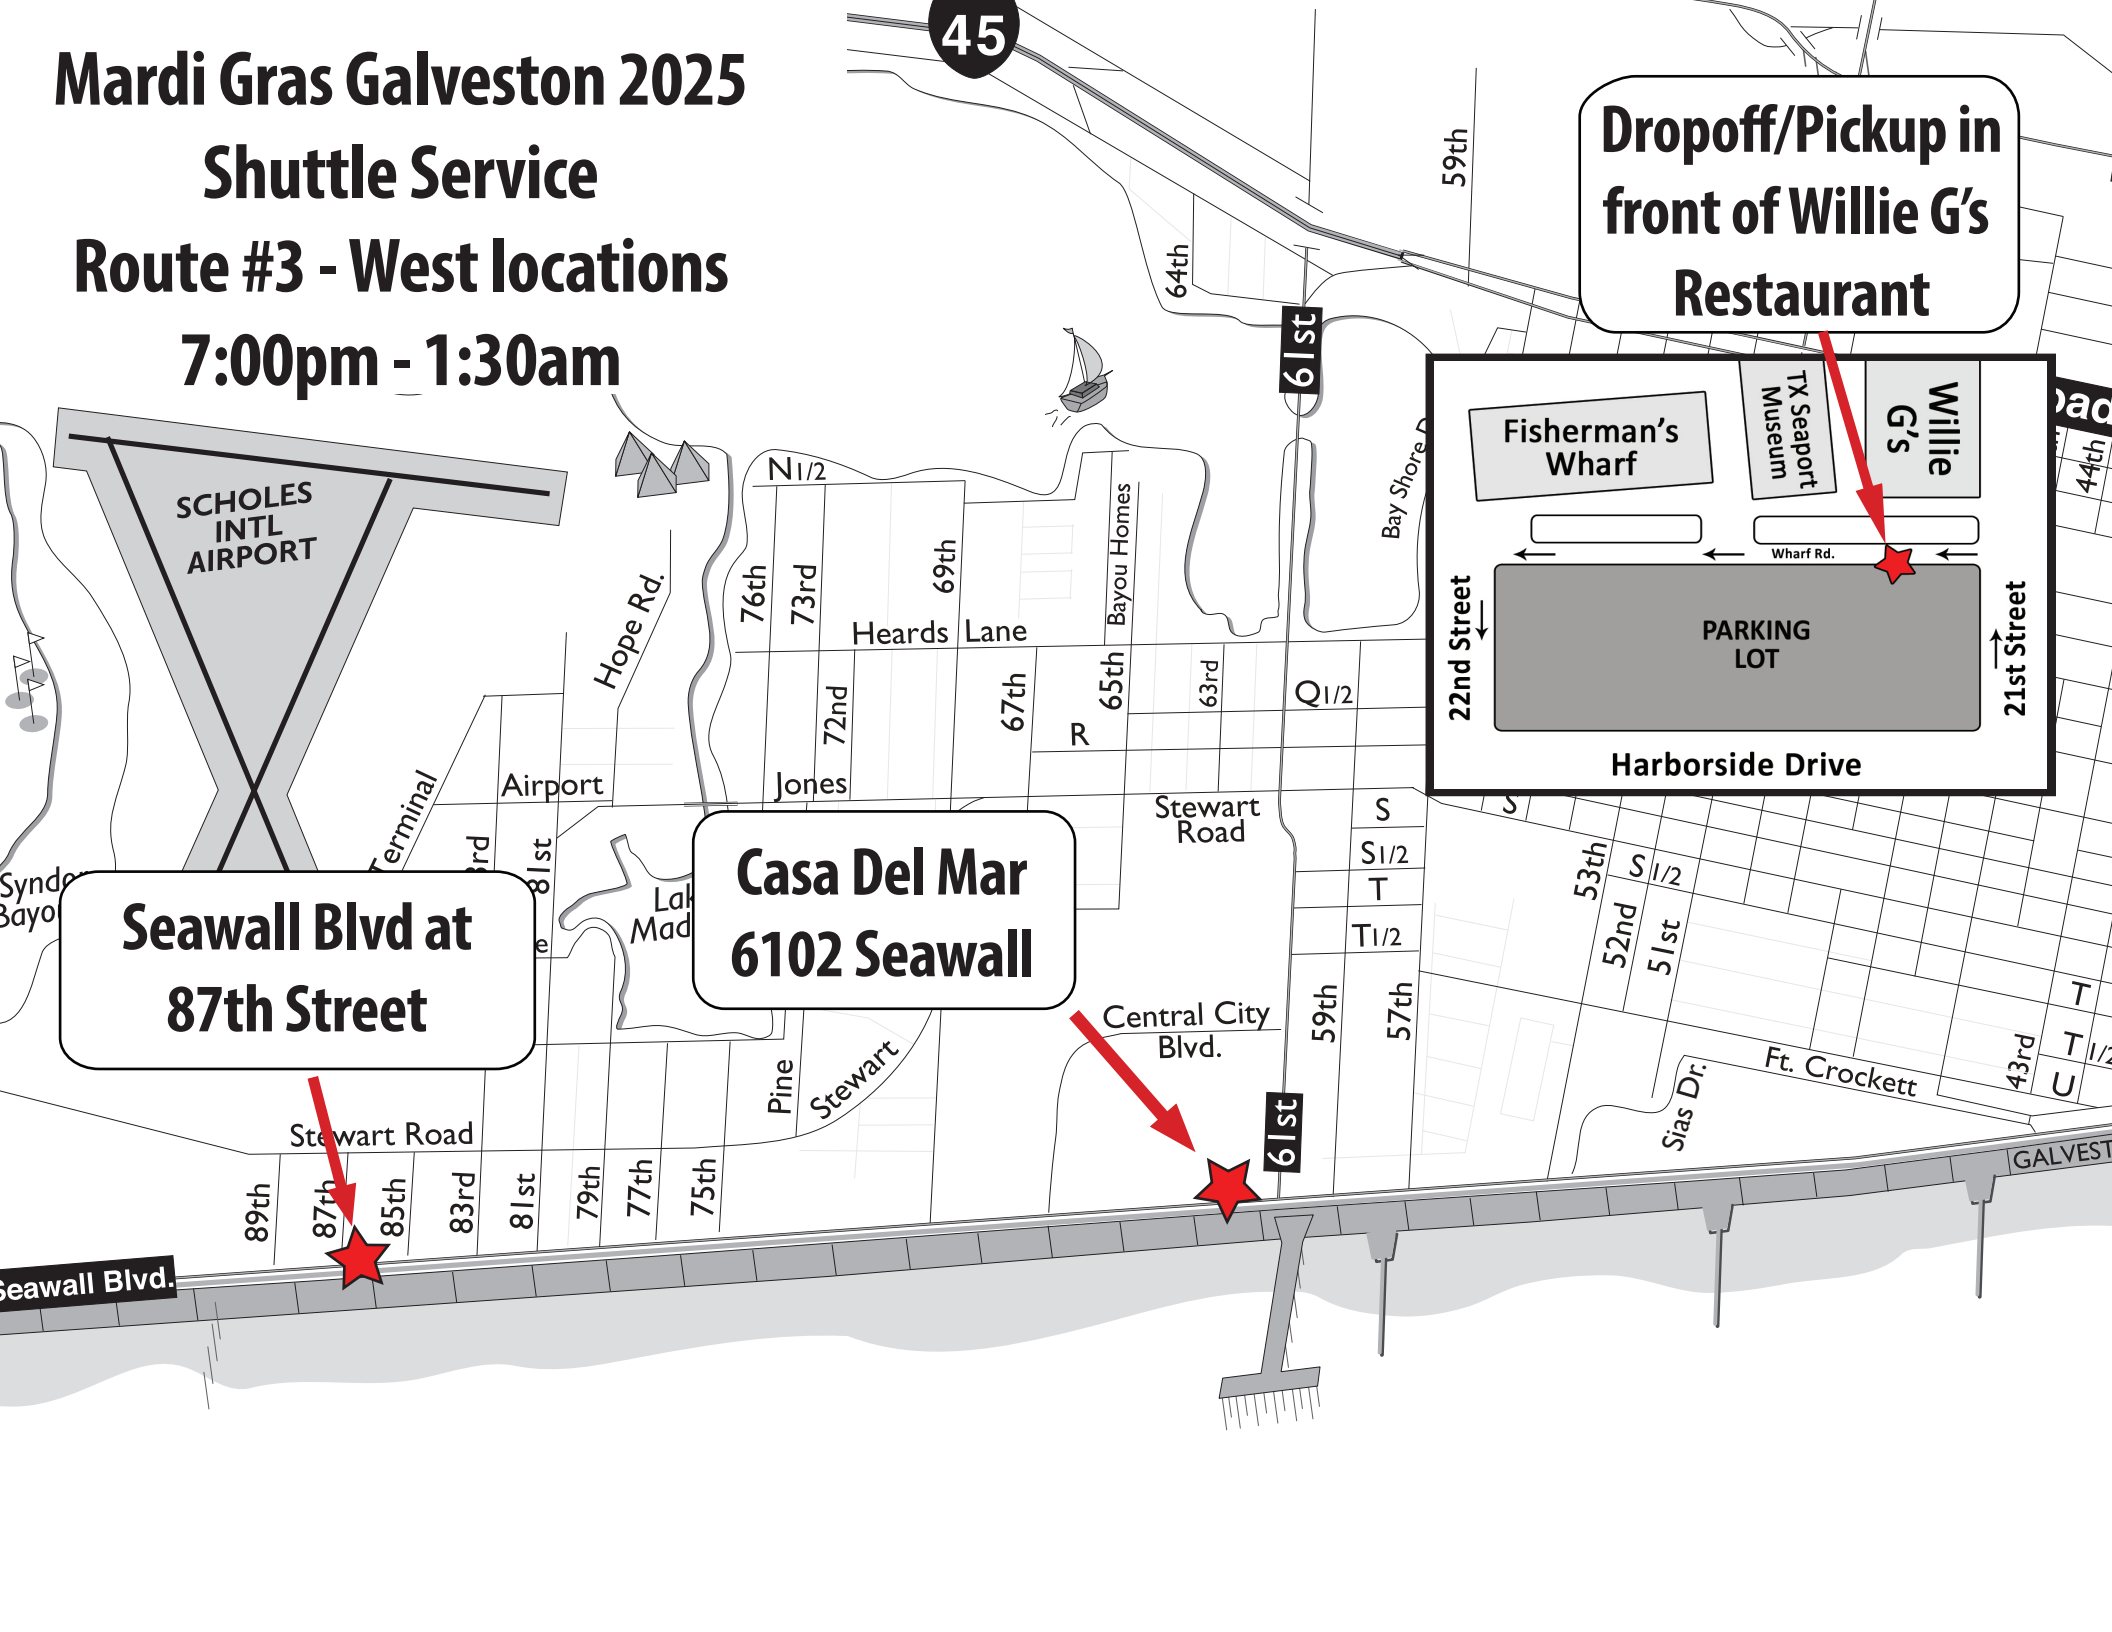

Mardi Gras Galveston 2025 Shuttle Service

Route #3 - West locations

7:00pm - 1:30am

Dropoff/Pickup in front of Willie G's Restaurant

Fisherman's Wharf

TX Seaport Museum

Willie G's

Wharf Rd.

22nd Street

PARKING LOT

21st Street

Harborside Drive

**Casa Del Mar
6102 Seawall**

**Seawall Blvd at
87th Street**