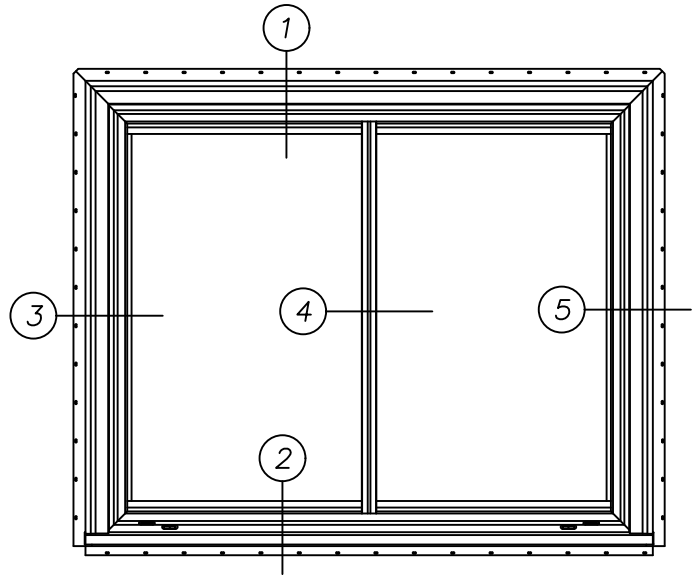

Harvey Building Products
 Welded Vinyl Rolling Window
 w/ 908 Casing and Sill Nose
 (1/2 Scale)

(1/20)

REV. 3/14

AS 486