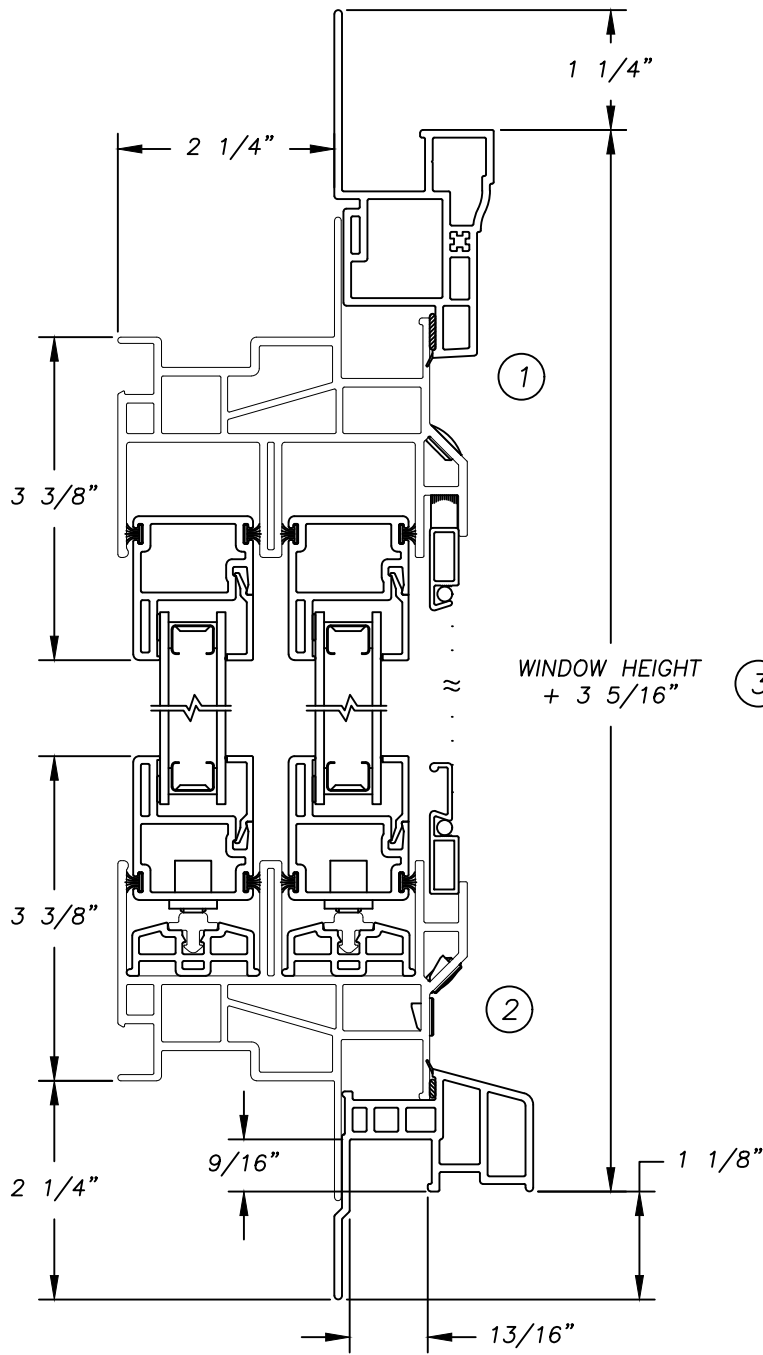

Harvey Building Products
 Welded Vinyl Rolling Window
 w/ 908 Casing and Sill Nose
 (1/2 Scale)

(1/20)

REV. 3/14

AS 486