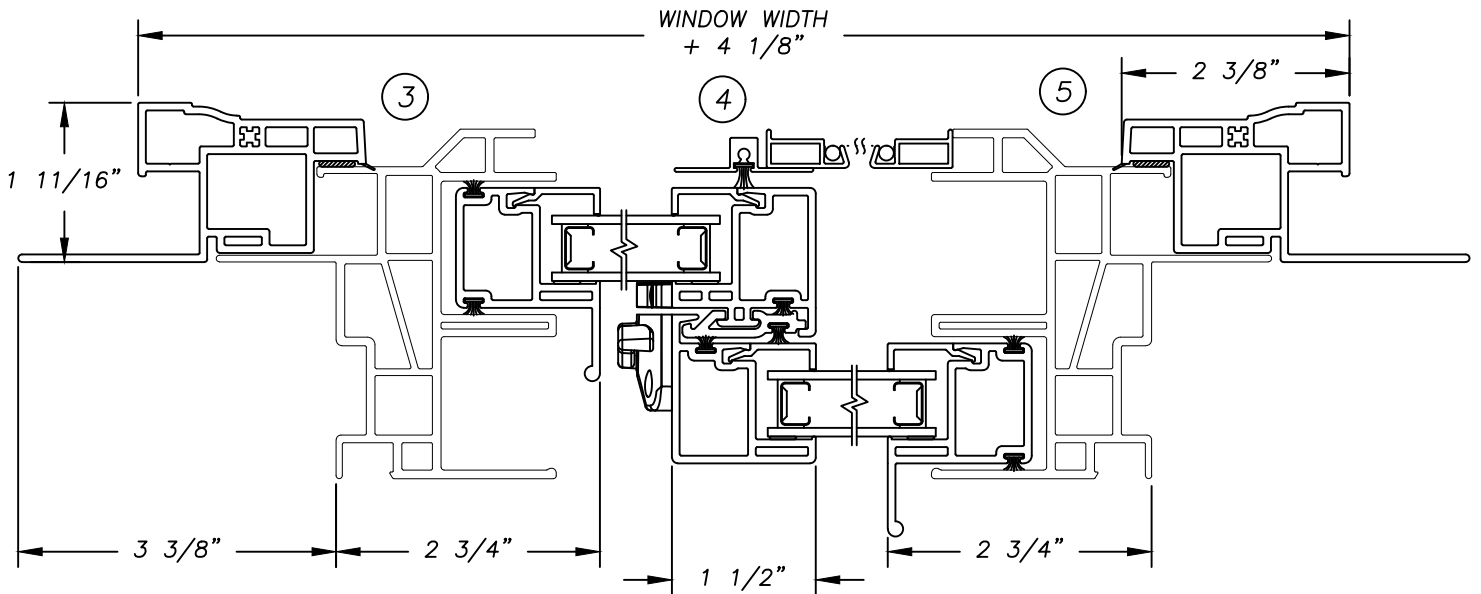

Harvey Building Products
 Welded Vinyl Rolling Window
 w/ 908 Casing and Sill Nose
 (1/2 Scale)

(1/20)

REV. 3/14

AS 486