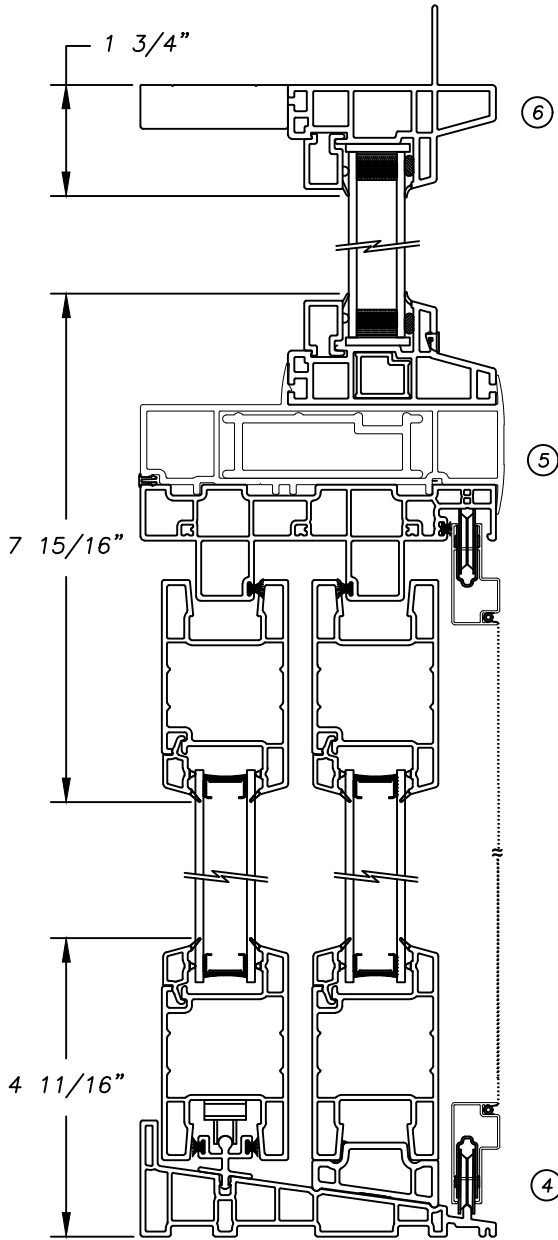

HARVEY BUILDING PRODUCTS
 Vinyl Patio Door
 with Transom
 (1/3 SCALE)

6068 HARVEY VINYL PATIO DOOR W/12" TALL TRANSOM
 TOTAL UNIT SIZE = 71 3/4" x 91 3/4"
 ROUGH OPENING = 72 1/4" x 92 1/4"
 (approximate scale: 1/30)