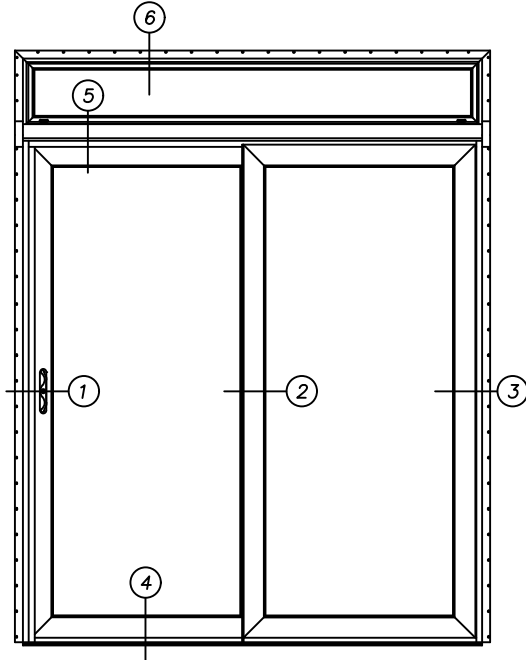

HARVEY BUILDING PRODUCTS
 Vinyl Patio Door
 with Transom
 (1/3 SCALE)

6068 HARVEY VINYL PATIO DOOR W/12" TALL TRANSOM
 TOTAL UNIT SIZE = 71 3/4" x 91 3/4"
 ROUGH OPENING = 72 1/4" x 92 1/4"
 (approximate scale: 1/30)