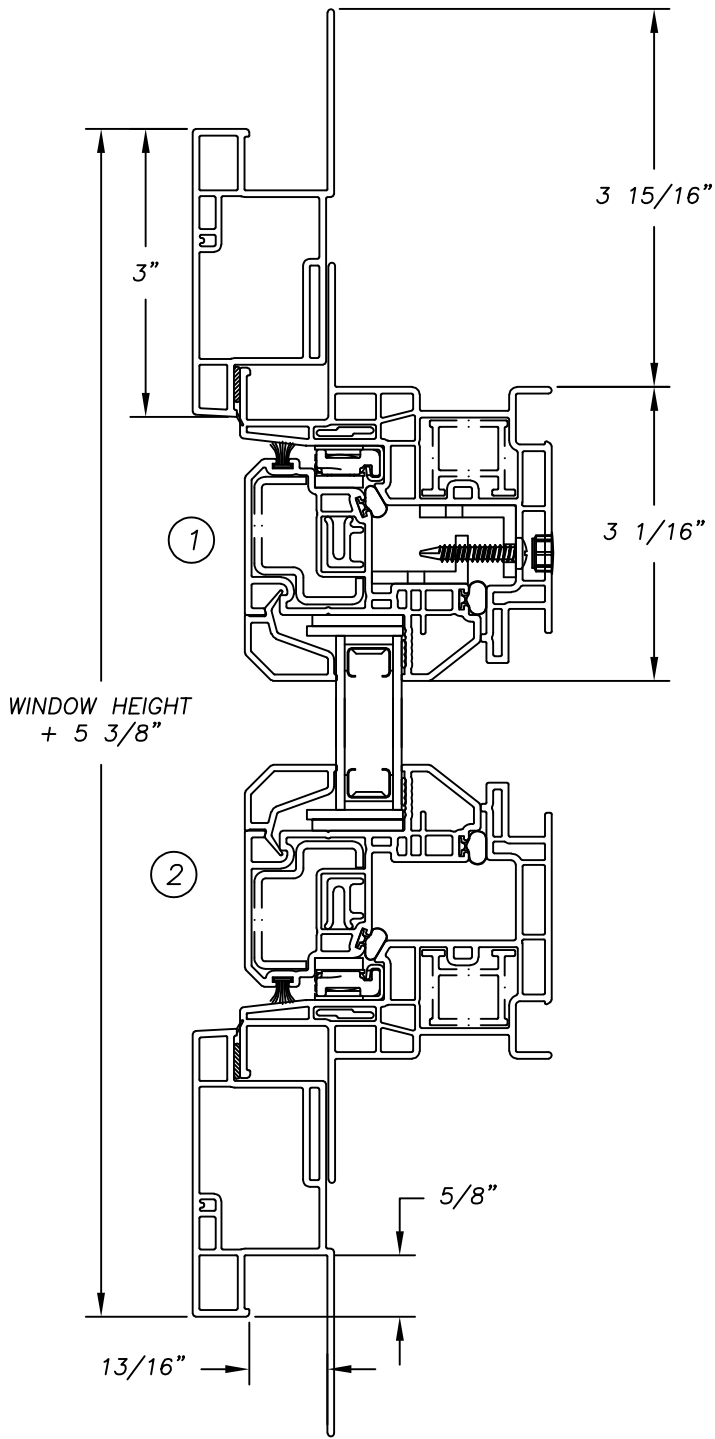

Harvey Building Products
 N.C. Vinyl Fixed Casement Window
 w/ Flat Casing
 (1/2 Scale)

(1/20)