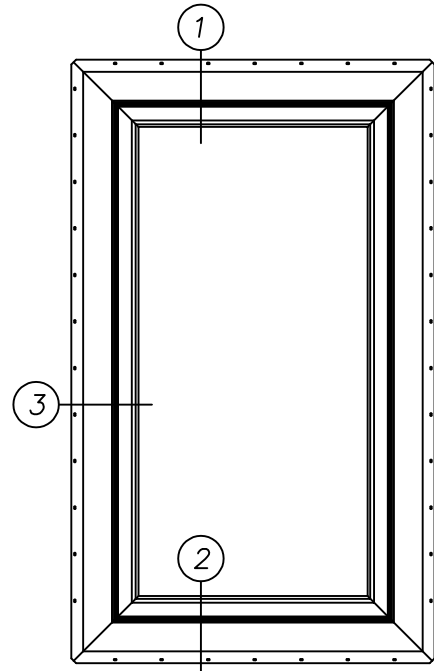

Harvey Building Products
 N.C. Vinyl Fixed Casement Window
 w/ Flat Casing
 (1/2 Scale)

(1/20)