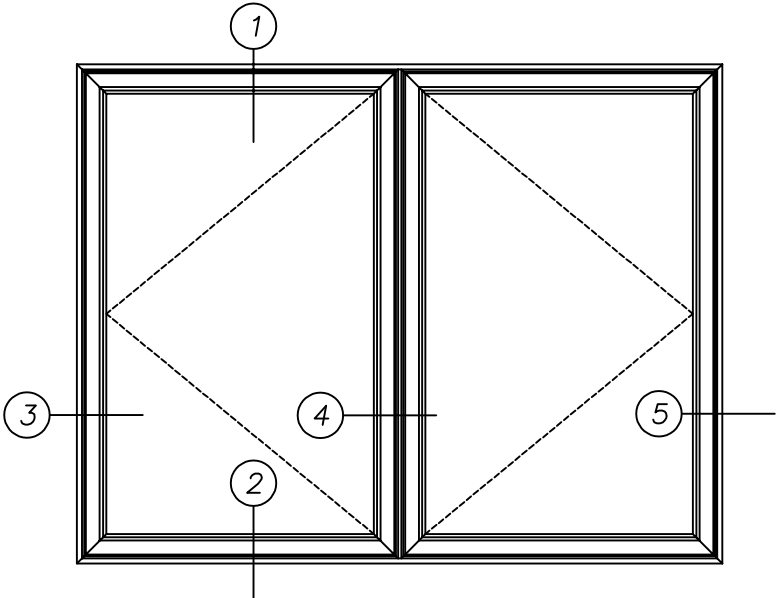

Harvey Building Products
 Replacement Casement Window
 C-2 Common Jamb
 (1/4 Scale)

(1/20)