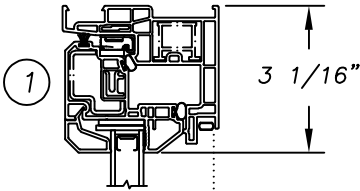

Harvey Building Products
 Replacement Casement Window
 C-2 Common Jamb
 (1/4 Scale)

(1/20)