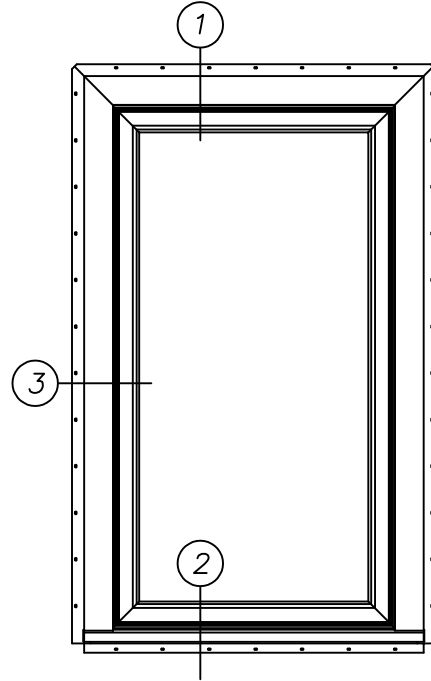

Harvey Building Products
 N.C. Vinyl Fixed Casement Window
 w/ Flat Casing & Sill Nose
 (1/2 Scale)

(1/20)