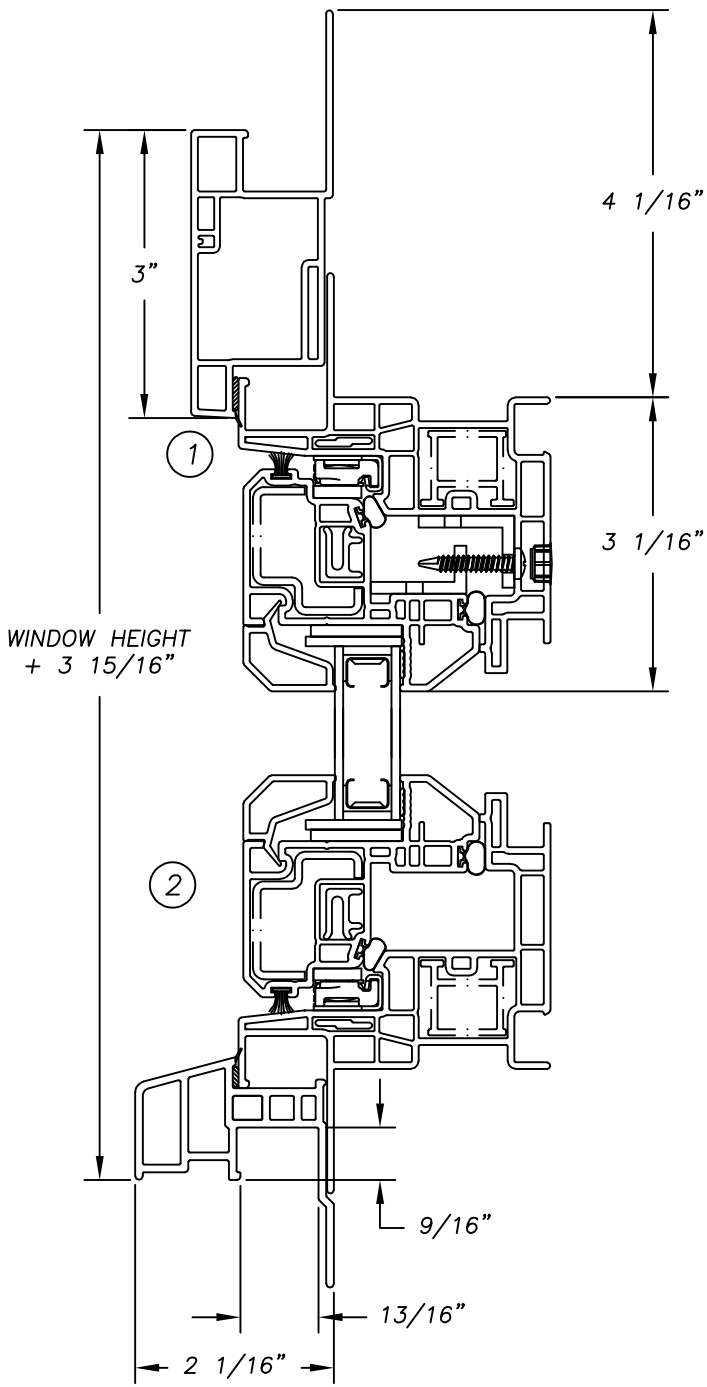

Harvey Building Products
 N.C. Vinyl Fixed Casement Window
 w/ Flat Casing & Sill Nose
 (1/2 Scale)

(1/20)