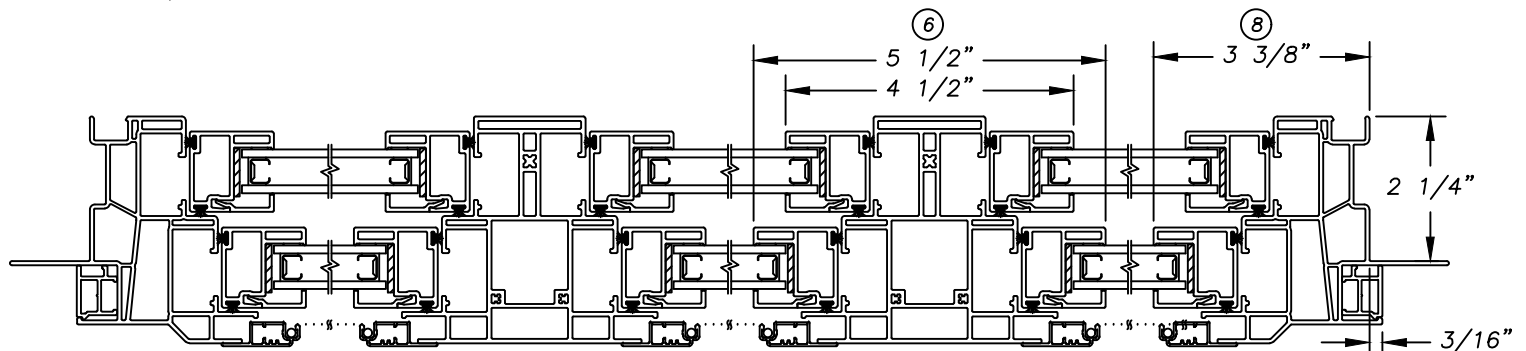

Harvey Building Products
 Slimline Double Hung
 I-Fin DH-3 Common Jamb
 w/ I-Fin PW-3 CJ Mulled Above
 (1/3 Scale)

(3-WIDE DOUBLE HUNG)

(3-WIDE PICTURE WINDOW)