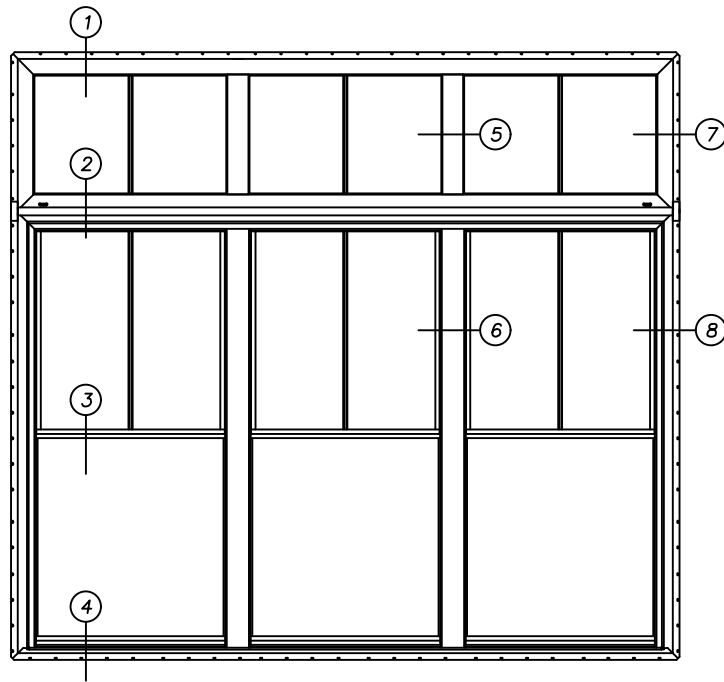

Harvey Building Products
 Slimline Double Hung
 I-Fin DH-3 Common Jamb
 w/ I-Fin PW-3 CJ Mulled Above
 (1/3 Scale)

(3-WIDE DOUBLE HUNG)

(3-WIDE PICTURE WINDOW)