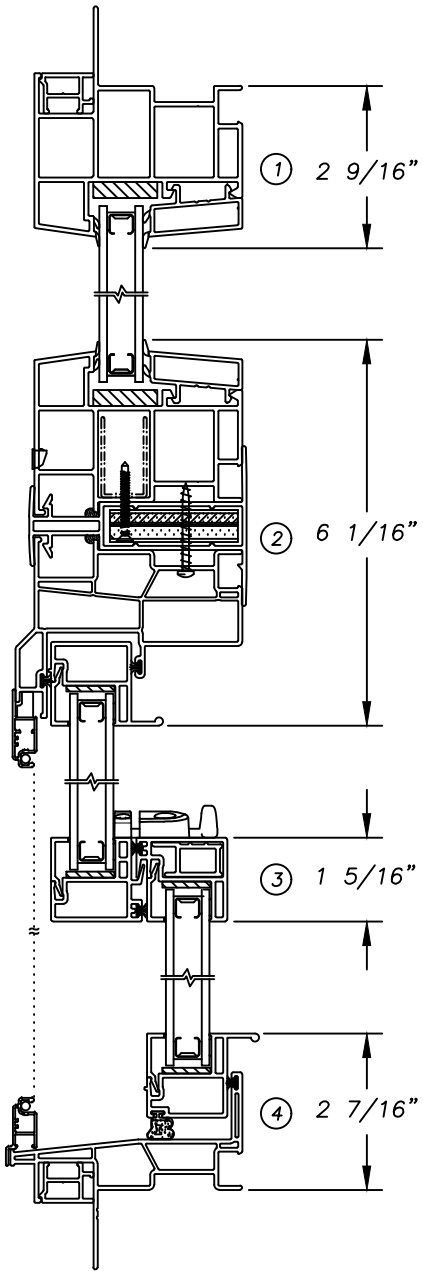

Harvey Building Products
 Slimline Double Hung
 I-Fin DH-3 Common Jamb
 w/ I-Fin PW-3 CJ Mulled Above
 (1/3 Scale)

(3-WIDE DOUBLE HUNG)

(3-WIDE PICTURE WINDOW)