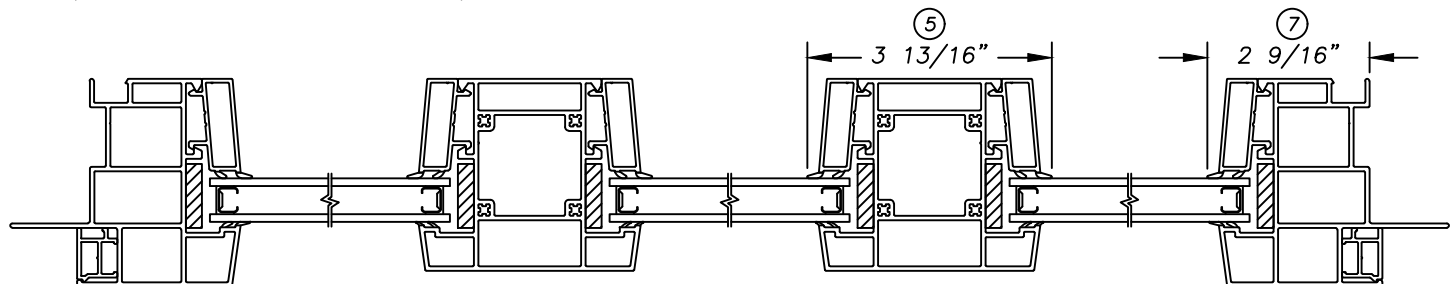

Harvey Building Products
 Slimline Double Hung
 I-Fin DH-3 Common Jamb
 w/ I-Fin PW-3 CJ Mulled Above
 (1/3 Scale)

(3-WIDE DOUBLE HUNG)

(3-WIDE PICTURE WINDOW)