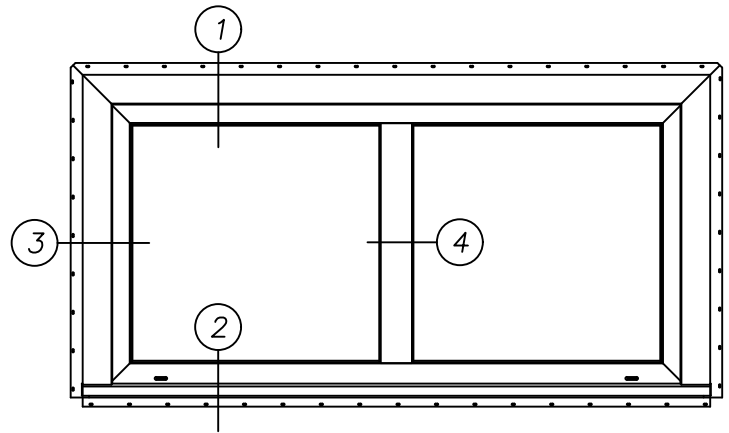

Harvey Building Products
 Vicon PW-2 Common Jamb
 w/ Flat Casing & Sill Nose
 (1/2 Scale)

(1/20)