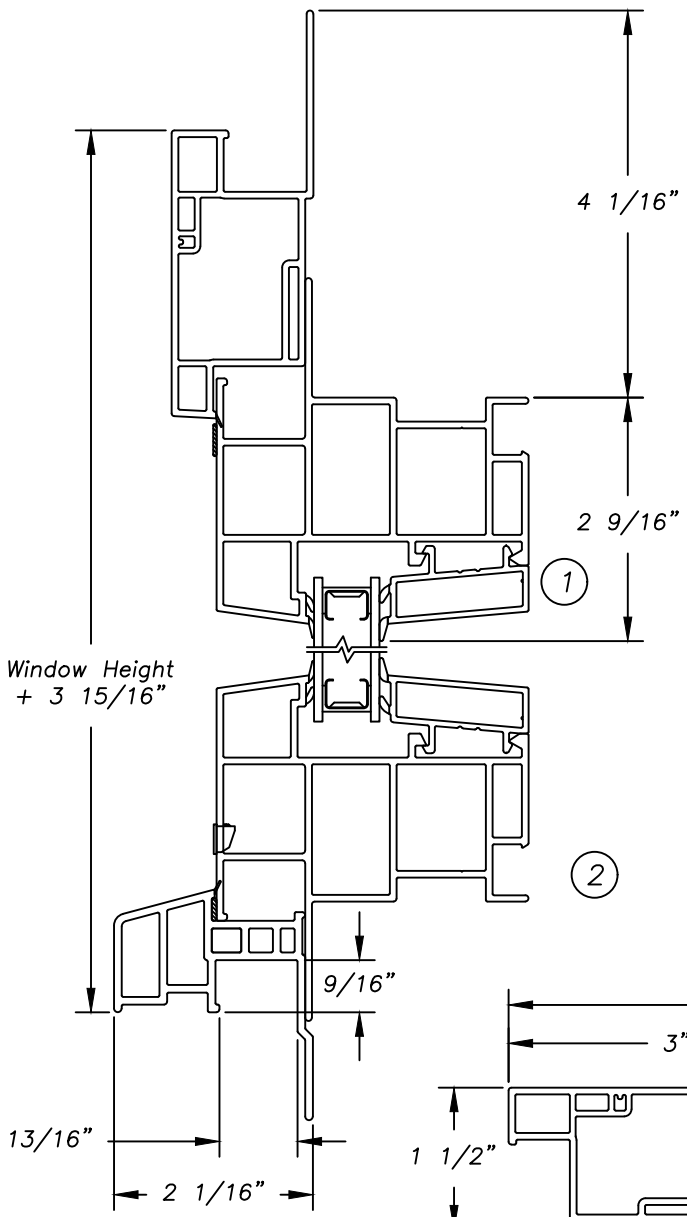

Harvey Building Products
 Vicon PW-2 Common Jamb
 w/ Flat Casing & Sill Nose
 (1/2 Scale)

(1/20)