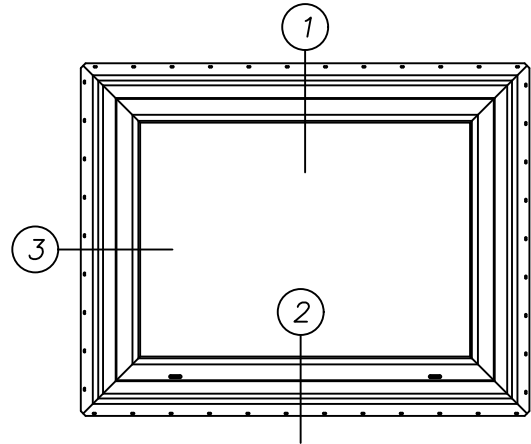

Harvey Building Products
 Vinyl Hopper
 w/ 908 Casing
 (1/2 Scale)

(1/20)