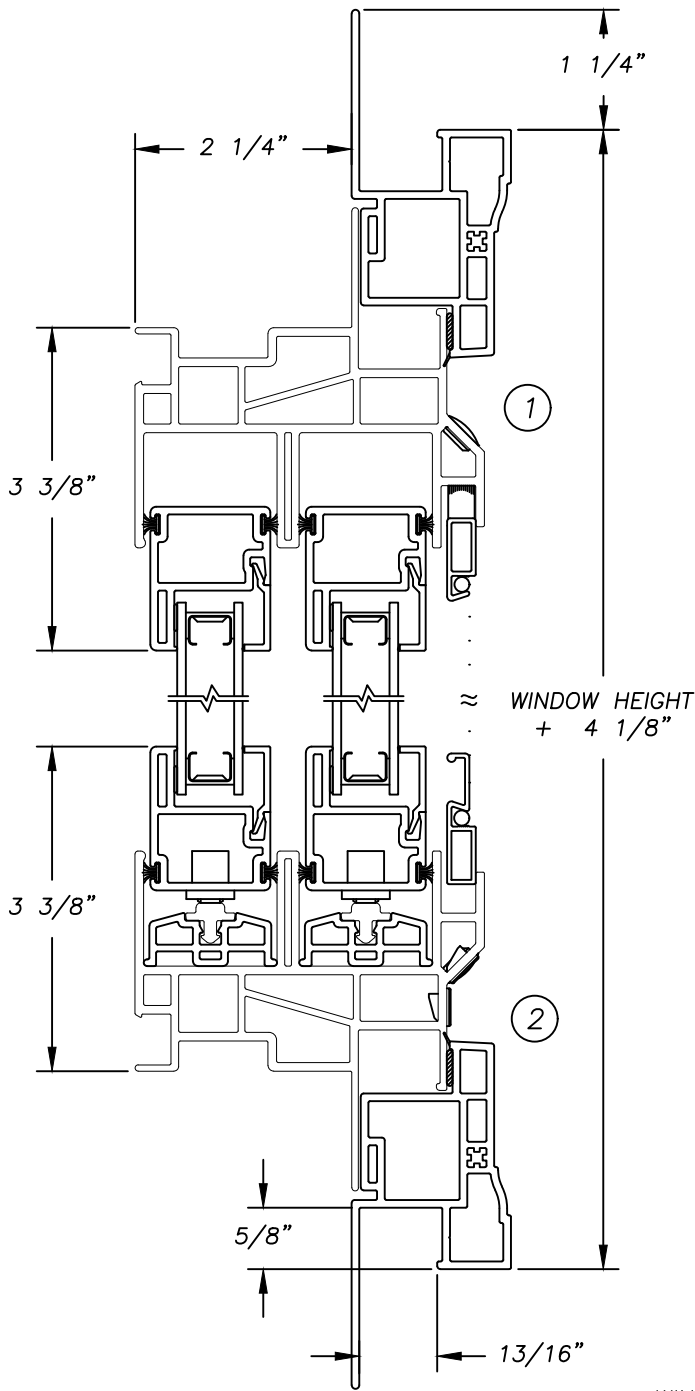

Harvey Building Products
 Welded Vinyl Rolling Window
 w/ 908 Casing
 (1/2 Scale)

(1/20)