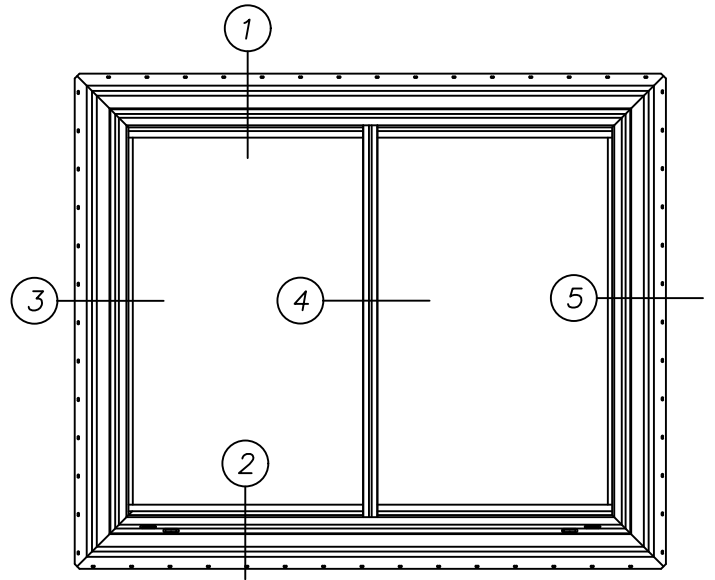

Harvey Building Products
 Welded Vinyl Rolling Window
 w/ 908 Casing
 (1/2 Scale)

(1/20)