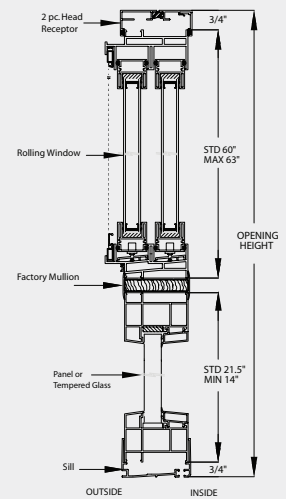

Kneewall with foam

Kneewall with picture window

VERTICAL

The Accu-Fit System is a 3-season **non-load bearing 3-1/4" wall system** that utilizes the combination of Harvey's two-piece thermally broken aluminum receptor system to create structural openings, and Harvey replacement windows to create a unique indoor/outdoor living space. Accu-Fit provides maximum flexibility and ease of installation*.

Rolling, Double Hungs, Picture or Casement replacement style windows can be used in this system. Combine with Harvey Vinyl Patio Doors or Therma-Tru® Smooth-Star® doors (standard installation required) to allow outside access.

Helpful Tip:

To order, please provide your local rep with Rough Opening measurements to the nearest 1/4" for accurate material allocation.

*All openings must be plumb, level and square.

Features

Receptor system is provided in lineal form to be cut and fitted in the field to fit any custom opening

Receptor is available in White, Almond, Black and Dark Bronze to match Harvey vinyl window paint options

Knee wall may be a solid panel or a picture window glazed with tempered glass

Maximum opening width 75";
Maximum height 100"