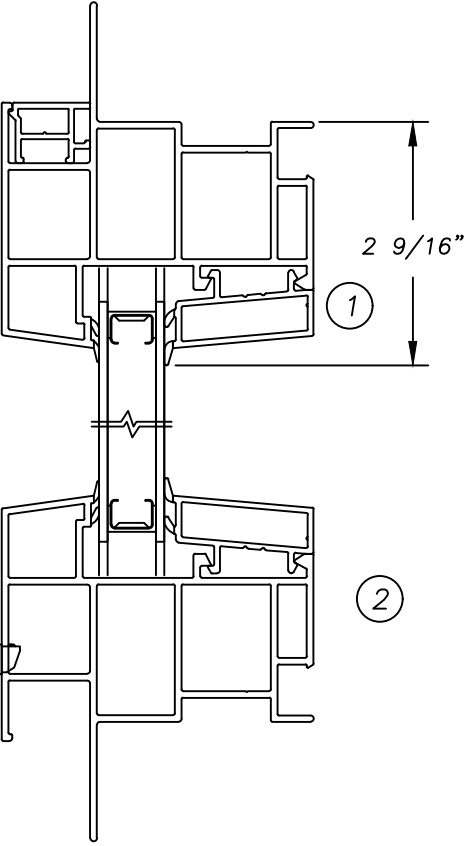

Harvey Building Products
 N.C. Vinyl Picture Window
 PW-2 Common Jamb
 w/ L-Fin Adapter
 (1/2 Scale)

(1/20)