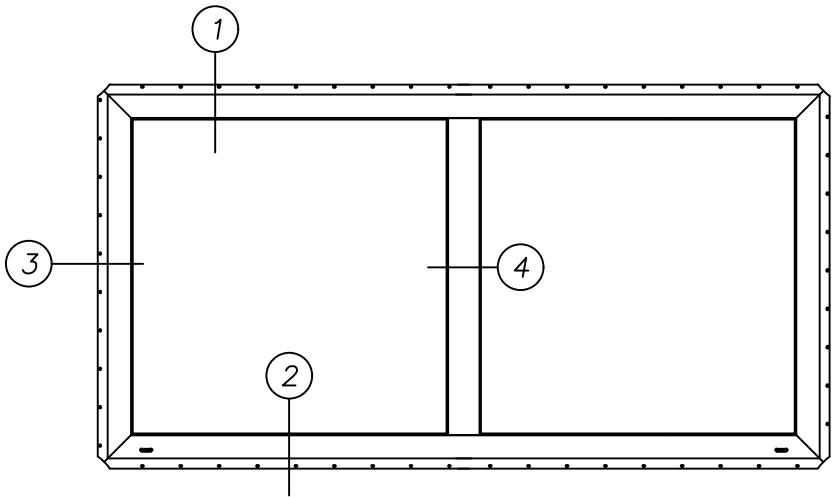

Harvey Building Products
 N.C. Vinyl Picture Window
 PW-2 Common Jamb
 w/ L-Fin Adapter
 (1/2 Scale)

(1/20)