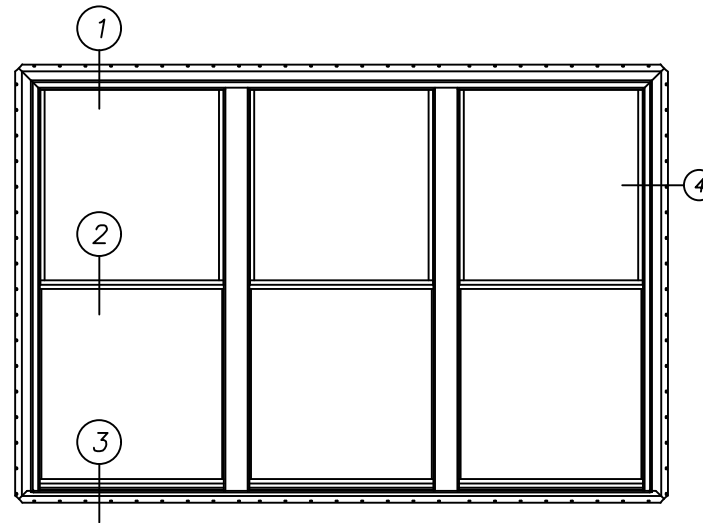

Harvey Building Products
 Slimline Double Hung
 I-Fin DH-3 Common Jamb
 (1/3 Scale)

(1/30)