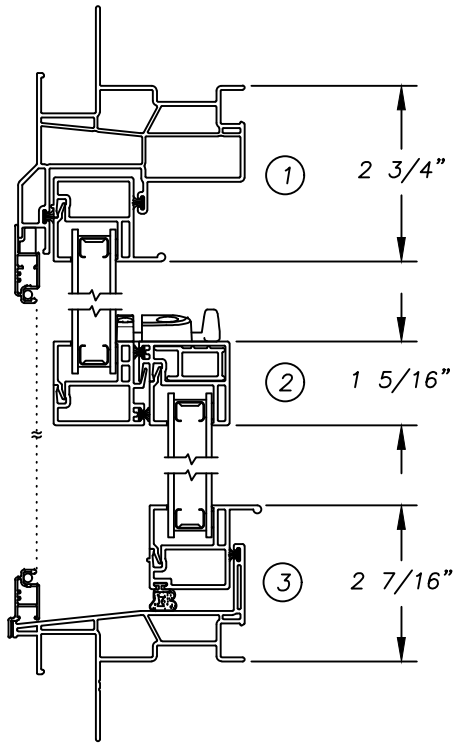

Harvey Building Products
 Slimline Double Hung
 I-Fin DH-3 Common Jamb
 (1/3 Scale)

(1/30)