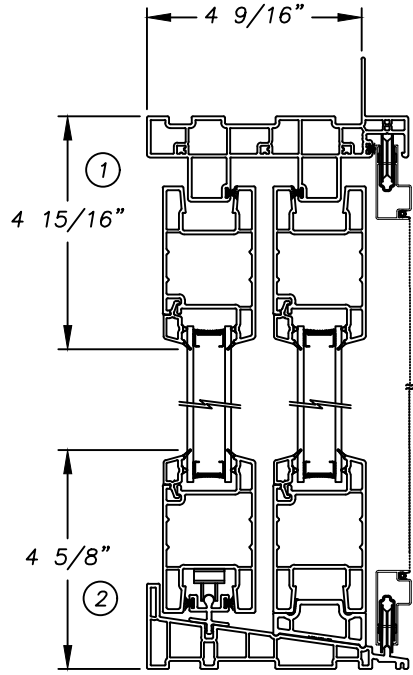

HARVEY BUILDING PRODUCTS  
OXO 3-Lite Vinyl Patio Door  
(1/4 SCALE)

(1/20)