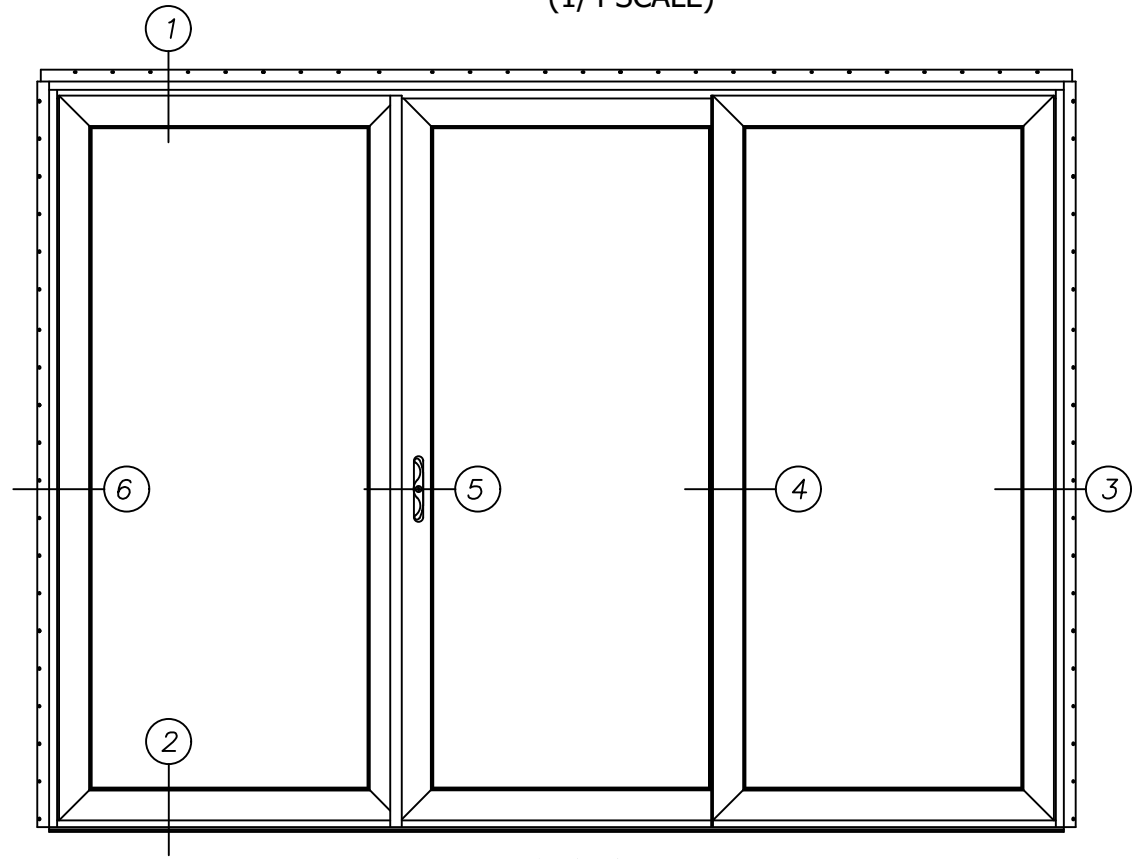

HARVEY BUILDING PRODUCTS  
OXO 3-Lite Vinyl Patio Door  
(1/4 SCALE)

(1/20)