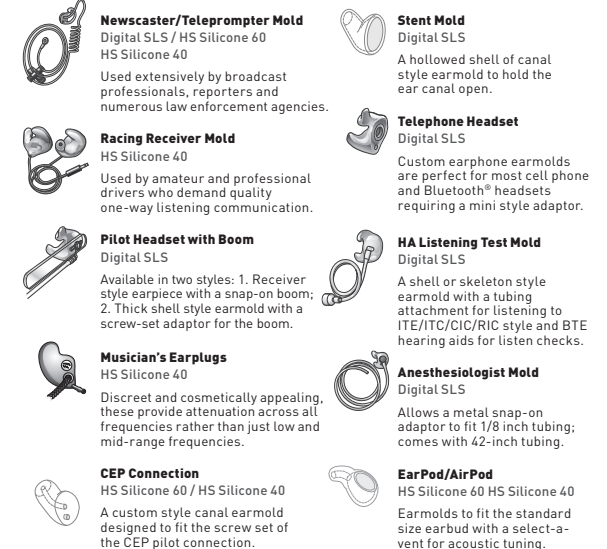

Gain:
L, M, P, UP

Receivers:
SnapFit 2.0
(ten-pin connector)

SnapFit
(six-pin connector)

Original
(two-pin connector)

*Only available in clear
Pro tip: When measuring the receiver wire for a Custom Cased or AP receiver, report the number that correlates with the top of the entrance to the ear canal.

Earplug Solutions (Hearing Conservation)

BTE Solutions

Thin Tube Earmolds Digital SLS / HS Silicone 60 / HS Silicone 40

Tubing Lengths:

- 1
- 2
- 3, 3+
- 4, 4+
- 5, 5+

Traditional Earmolds Digital SLS / HS Silicone 60 / HS Silicone 40

Tubing:

- 13 Regular
- 13 Heavy
- 13 Extra Heavy
- 13 Dry Tubing
- 13 Regular Snap Connect
- 13 Heavy Snap Connect

Specialty Solutions

Business Solutions

In addition to our industry-leading products, we offer a full suite of business solutions designed to keep your practice thriving.