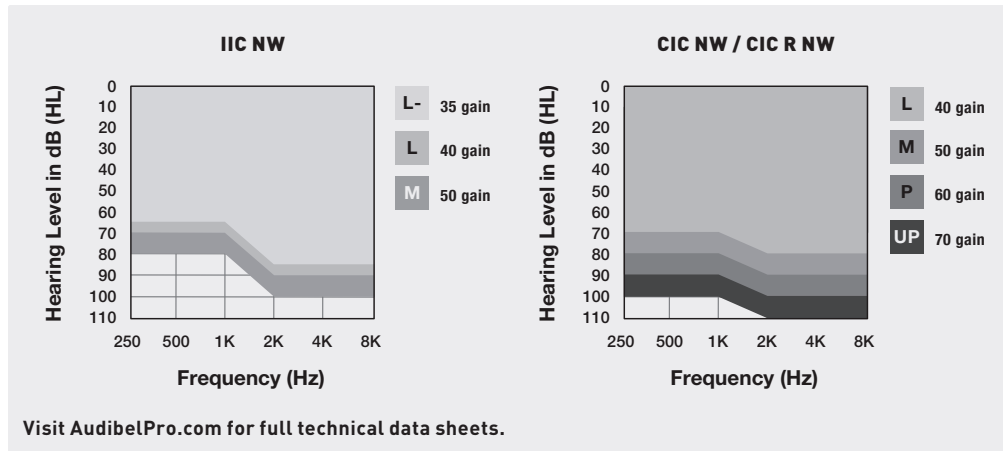

Tech Tier/Channels/Bands

24 / 20* / 16*

Waterproof**
Rechargeable

For more product details,
visit AudibelPro.com

Faceplate Colors

- Pink
- Light Brown
- Medium Brown
- Chestnut*
- Dark Brown
- Black

Shell Colors

(IIC only available in Black)

- Clear
- Pink
- Light Brown
- Blue/Red
- Black

Charging Solutions

All chargers include
Turbo Charge

StarLink Premium Charger 2.0
w/ onboard battery

- CIC RW

StarLink Custom Charger 2.0***

- CIC R NW

Fitting Ranges

Tech Tiers | Channels | Bands	Premium 24	Advanced 20*	Select 16*
Edge Mode+ (CIC styles only)			
User Control	●	○	○
Speech Optimization			
Consonant Brightness	● Maximum	● Mild	● Mild
Sound Manager			
Quiet	●●● Maximum expansion	●●● Moderate expansion	●● Mild expansion
Machine Noise Reduction	●●●● Up to 22 dB of reduction	●●● Up to 12 dB of reduction	●● Up to 7 dB of reduction
Speech in Noise Reduction	●●●● Up to 22 dB of reduction	●●● Up to 10 dB of reduction	●● Up to 8 dB of reduction
Transient Noise Reduction	●●●● Up to 15 dB of reduction	●●● Up to 9 dB of reduction	●● Up to 6 dB of reduction
Wind Reduction	●●●● Up to 35 dB of reduction	●●● Up to 19 dB of reduction	●● Up to 10 dB of reduction
Additional Key Features			
Multiflex Tinnitus Pro with new tinnitus maskers	●	●	○
REM Target Match	●	●	●
Waterproof**	●	●	●

Based on the industry's most advanced processor and powered by our industry-leading Neuro Sound Technology, Audibel Signature Series deliver the size, performance and personalized fit that patients can only get from you.

*CIC styles only. **Up to 1m. Rechargeable style only. ***Default selection with rechargeable hearing aid order.