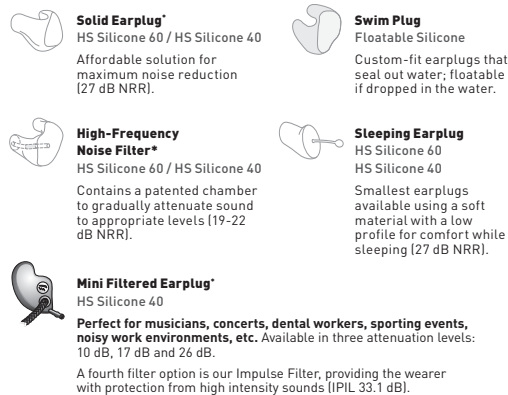

Gain:
L, M, P, UP

Receivers:
SnapFit 2.0
(ten-pin connector)

SnapFit
(six-pin connector)

Original
(two-pin connector)

*Only available in clear
Pro tip: When measuring the receiver wire for a Custom Cased or AP receiver, report the number that correlates with the top of the entrance to the ear canal.

Earplug Solutions (Hearing Conservation)

BTE Solutions

Thin Tube Earmolds Digital SLS / HS Silicone 60 / HS Silicone 40

Tubing Lengths:

- 1
- 2
- 3, 3+
- 4, 4+
- 5, 5+

Traditional Earmolds Digital SLS / HS Silicone 60 / HS Silicone 40

Tubing:

- 13 Regular
- 13 Heavy
- 13 Extra Heavy
- 13 Dry Tubing
- 13 Regular Snap Connect
- 13 Heavy Snap Connect

Specialty Solutions

Business Solutions

In addition to our industry-leading products, we offer a full suite of business solutions designed to keep your practice thriving.