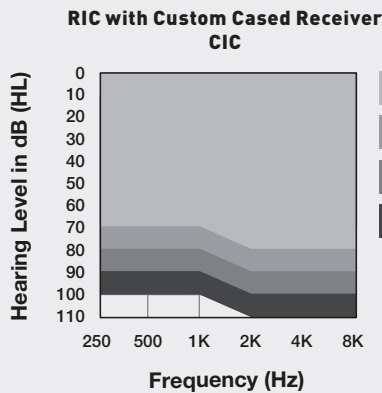

Fitting Ranges

Visit AudibelPro.com/VitalityAI for full technical data sheets.

Powered by the G2 Neuro Processor with the industry's only neural processing unit (NPU) integrated into the chip, and an all-new Bluetooth® Low Energy (LE) Audio streaming protocol, Audibel Vitality AI's advanced processing is able to provide so much more than all-day battery life and waterproof protection – allowing patients to live easier, more connected lives.

For more Vitality AI details, visit AudibelPro.com/VitalityAI