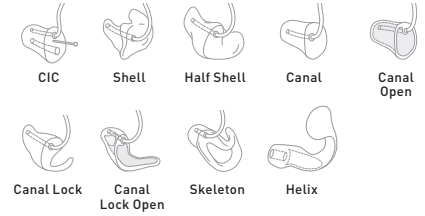

Gain:
L, M, P, UP

Receivers:
SnapFit 2.0
(ten-pin connector)

SnapFit
(six-pin connector)

Original
(two-pin connector)

*Only available in clear
Pro tip: When measuring the receiver wire for a Custom Cased or AP receiver, report the number that correlates with the top of the entrance to the ear canal.

Earplug Solutions (Hearing Conservation)

BTE Solutions

Thin Tube Earmolds Digital SLS / HS Silicone 60 / HS Silicone 40

Tubing Lengths:

- 1
- 2
- 3, 3+
- 4, 4+
- 5, 5+

Traditional Earmolds Digital SLS / HS Silicone 60 / HS Silicone 40

Tubing:

- 13 Regular
- 13 Heavy
- 13 Extra Heavy
- 13 Dry Tubing
- 13 Regular Snap Connect
- 13 Heavy Snap Connect

Specialty Solutions

Business Solutions

In addition to our industry-leading products, we offer a full suite of business solutions designed to keep your practice thriving.