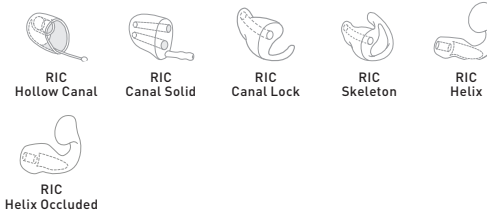

FIND ME:
eStore > Shop > Earmolds

AUDIBEL

Material Options

			Most Rigid
Digital SLS Acrylic	• RIC • BTE & Thin Tube • Specialty	• One color	90 Shore
High Strength Silicone 60	• RIC • BTE & Thin Tube • Specialty	• Swirl 3 colors • Glitter option	60 Shore
High Strength Silicone 40	• RIC • BTE & Thin Tube • Specialty	• Swirl 3 colors • Glitter option	40 Shore
Floatable Silicone	• RIC • BTE & Thin Tube • Specialty	• Swirl 3 colors	25 Shore Softest

Venting Guide

This guide is applicable for all earmolds and earplugs. Vent size is limited by ear anatomy.

Vent Name	Approximate Size
Pressure Vent	0.8 mm
Small	1.2 mm
Medium	1.8 mm
Large	2.55 mm
Select-A-Vent	3.37 mm
Extra Large	As large as canal allows

Color Options

Our earmolds come in a variety of color options. **The latest color options can be found on the eStore.** Some colors appear differently in certain color families based on material type.

Swirl combinations are also available using up to three colors.

Pro Tip: Adding White as one of the three colors within a color swirl combination will help separate and make the other color choices “pop.”

Color combinations to avoid:

- ‘Light’ colors combined in Swirl or ‘Light’ colors combined with ‘Clear’
- Similar colors combined in Swirl

RIC Solutions

RIC Earmolds Digital SLS / HS Silicone 60 / HS Silicone 40

Available for both SnapFit 2.0 and SnapFit Receivers