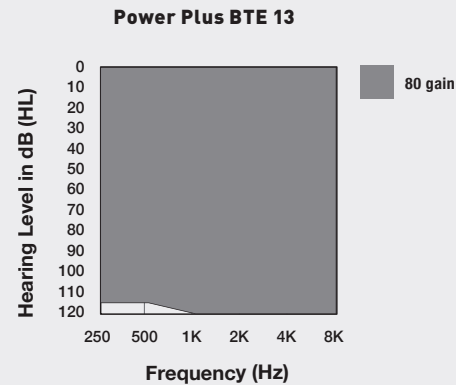

Fitting Ranges

Visit AudibelPro.com for full technical data sheets.

Arc AI offers a complete line of BTE (Behind-The-Ear) styles loaded with innovative technology and clear sound that seamlessly connect your patients to the life they love.

For more product details,
visit AudibelPro.com