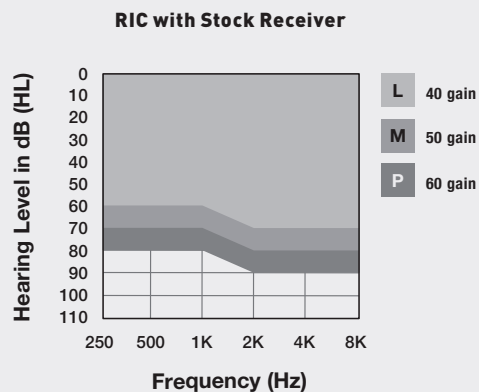

**Stock Silicone
 Helix RIC Earmold**

**Stock Hollow
 Silicone RIC Earmold**

**Stock Silicone
 RIC Earmold**

Fitting Ranges

Visit AudibelPro.com for full technical data sheets.

Intrigue AI marked a new beginning for hearing technology by introducing the industry to the most advanced processor technology with a unique onboard Deep Neural Network (DNN) accelerator. This Neuro Sound Technology in Intrigue AI is designed to deliver sound so transparent and true to life, patients will forget they're wearing hearing aids.