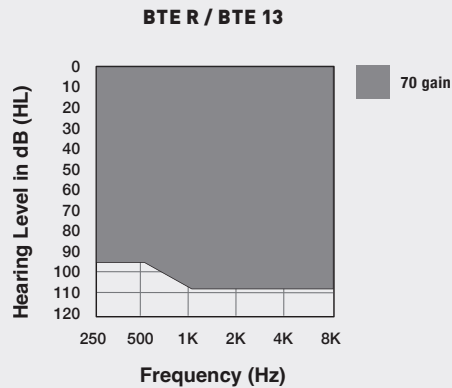

Fitting Ranges

Visit AudibelPro.com for full technical data sheets.

Arc AI offers a complete line of BTE (Behind-The-Ear) styles loaded with innovative technology and clear sound that seamlessly connect your patients to the life they love.

For more product details,
visit AudibelPro.com