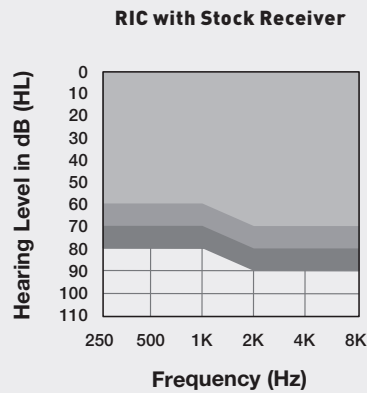

Fitting Ranges

Visit AudibelPro.com/VitalityAI for full technical data sheets.

Powered by the G2 Neuro Processor with the industry's only neural processing unit (NPU) integrated into the chip, and an all-new Bluetooth® Low Energy (LE) Audio streaming protocol, Audibel Vitality AI's advanced processing is able to provide so much more than all-day battery life and waterproof protection – allowing patients to live easier, more connected lives.

For more Vitality AI details, visit AudibelPro.com/VitalityAI