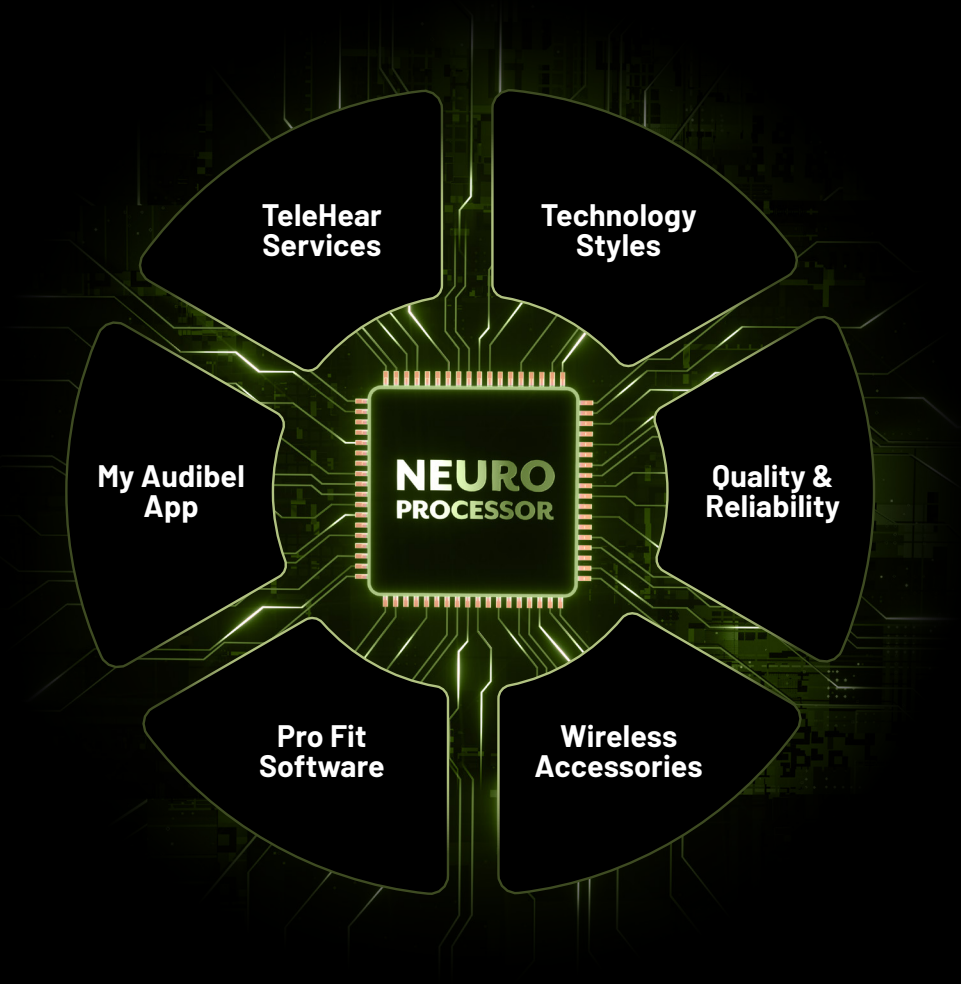

VITALITY AI

Tech Tier/Channels/Bands
24 / 20 / 16

CROS COMPATIBLE

- Waterproof*
- Wireless
- Rechargeable

*Up to 1m.

Available Colors

- Standard Colors**
- White
 - Tech Black
 - Graphite Gray
 - Silver
 - Chestnut
 - Caramel
 - Beige