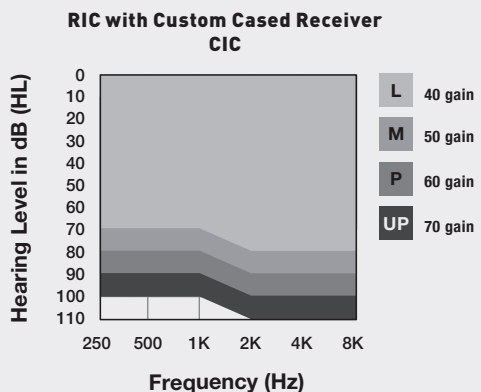

**Stock Silicone
 Helix RIC Earmold**

**Stock Hollow
 Silicone RIC Earmold**

**Stock Silicone
 RIC Earmold**

Fitting Ranges

Visit AudibelPro.com for full technical data sheets.

Intrigue AI marked a new beginning for hearing technology by introducing the industry to the most advanced processor technology with a unique onboard Deep Neural Network (DNN) accelerator. This Neuro Sound Technology in Intrigue AI is designed to deliver sound so transparent and true to life, patients will forget they're wearing hearing aids.

For more product details,
 visit AudibelPro.com

INTRIGUE^{AI}

Tech Tiers | Channels | Bands

Premium 24 Advanced 20 Select 16 Basic 12

Edge Mode+				
Automatic	●	○	○	○
User Control	●	○	○	○
Personalization	●	●	○	○
App Control	●	●	●	○
Speech Optimization				
Consonant Brightness	●	●	●	○
Voice AI*	●	○	○	○
Sound Manager				
Quiet 	Maximum expansion ████████	Moderate expansion ██████	Mild expansion ████	Mild expansion ███
Machine Noise Reduction 	Up to 22 dB of reduction ████████	Up to 12 dB of reduction ██████	Up to 7 dB of reduction ████	Up to 7 dB of reduction ███
Speech in Noise Reduction 	Up to 22 dB of reduction ████████	Up to 10 dB of reduction ██████	Up to 8 dB of reduction ████	Up to 8 dB of reduction ███
Transient Noise Reduction 	Up to 15 dB of reduction ████████	Up to 9 dB of reduction ██████	Up to 6 dB of reduction ████	Up to 6 dB of reduction ███
Wind Reduction 	Up to 35 dB of reduction ████████	Up to 19 dB of reduction ██████	Up to 10 dB of reduction ████	Up to 10 dB of reduction ███
Additional Key Features				
Translate	●	○	○	○
Transcribe	●	●	○	○
Multiflex Tinnitus Pro	●	●	○	○
Smart Assistant & Find My Hearing Aids	●	●	●	○
2-Way Audio	●	●	●	●
Hearing Health & Activity Tracking	●	●	●	●
Fall Alert	●	●	●	●
Reminders & Self Check	●	●	●	●
Auto Sleep	●	●	●	●
Tap Control	●	●	●	●
TeleHear full remote fit	●	●	●	●
REM Target Match	●	●	●	●
Waterproof up to 1m**	●	●	●	●
Apple Watch Controls*	●	●	●	●