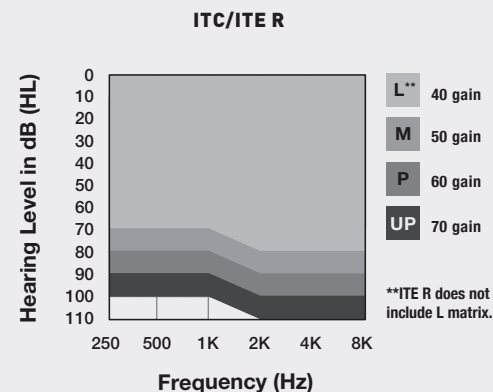

**Stock Silicone
 Helix RIC Earmold**

**Stock Hollow
 Silicone RIC Earmold**

**Stock Silicone
 RIC Earmold**

Fitting Ranges

Visit AudibelPro.com for full technical data sheets.

Intrigue AI marked a new beginning for hearing technology by introducing the industry to the most advanced processor technology with a unique onboard Deep Neural Network (DNN) accelerator. This Neuro Sound Technology in Intrigue AI is designed to deliver sound so transparent and true to life, patients will forget they're wearing hearing aids.