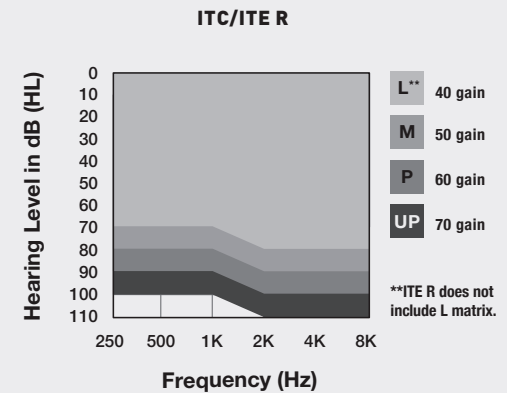

Fitting Ranges

Visit AudibelPro.com/VitalityAI for full technical data sheets.

Powered by the G2 Neuro Processor with the industry's only neural processing unit (NPU) integrated into the chip, and an all-new Bluetooth® Low Energy (LE) Audio streaming protocol, Audibel Vitality AI's advanced processing is able to provide so much more than all-day battery life and waterproof protection – allowing patients to live easier, more connected lives.

For more Vitality AI details, visit AudibelPro.com/VitalityAI