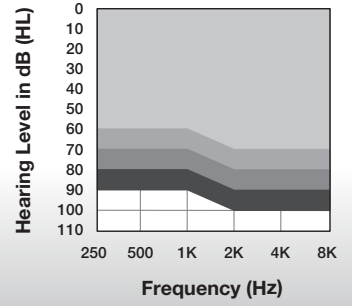

NuEar | Technical Data

RIC R CUSTOM CASED

Receiver-In-Canal Rechargeable

Fitting Range

- L
- M
- P
- UP

NE Series AI 12 | 10

Color Guide

Standard Colors

Patient Features

- IP Rating: 68
- Tinnitus Technology
- Wireless Connectivity
- Rechargeable Battery
- Dual Radio (2.4 GHz)
- Compatible with StarLink accessories

	L	M	P	UP	Matrices: L, M, P, UP Battery: Lithium-ion
Measurement	ANSI/IEC 2cc Coupler	ANSI/IEC 2cc Coupler	ANSI/IEC 2cc Coupler	ANSI/IEC 2cc Coupler	
Peak OSPL90 (dB SPL)	107	117	120	125	
HFA OSPL90 (dB SPL)	111	113	116	122	
Peak Gain (dB)	43	50	60	67	
HFA Full-On Gain (dB)	36	47	56	64	
Frequency Range (Hz)	<100-7700	<100-7800	<100-7800	<100-5800	
HFA Frequencies (kHz)	1.0,1.6,2.5	1.0,1.6,2.5	1.0,1.6,2.5	1.0,1.6,2.5	
Reference Test Gain (dB)	24	36	39	45	
Equivalent Input Noise (dB)	24	24	24	24	
Harmonic Distortion					
500 Hz (%)	<3	<3	<3	<3	
800 Hz (%)	<3	<3	<3	<3	
1600 Hz (%)	<3	<3	<3	<3	
Estimated Lithium-ion Battery Life*					
Without streaming (hrs)	Up to 50	Up to 50	Up to 50	Up to 50	
With streaming (hrs)	Up to 38	Up to 38	Up to 38	Up to 38	
Battery Current (mA)	0.5	0.5	0.5	0.7	

*Results will vary based on wireless usage.

NuEar, NE Series AI, and StarLink are trademarks of Starkey Laboratories, Inc.

©2025 Starkey Laboratories, Inc. All Rights Reserved. 7/25 SPEC3107-00-EN-NE