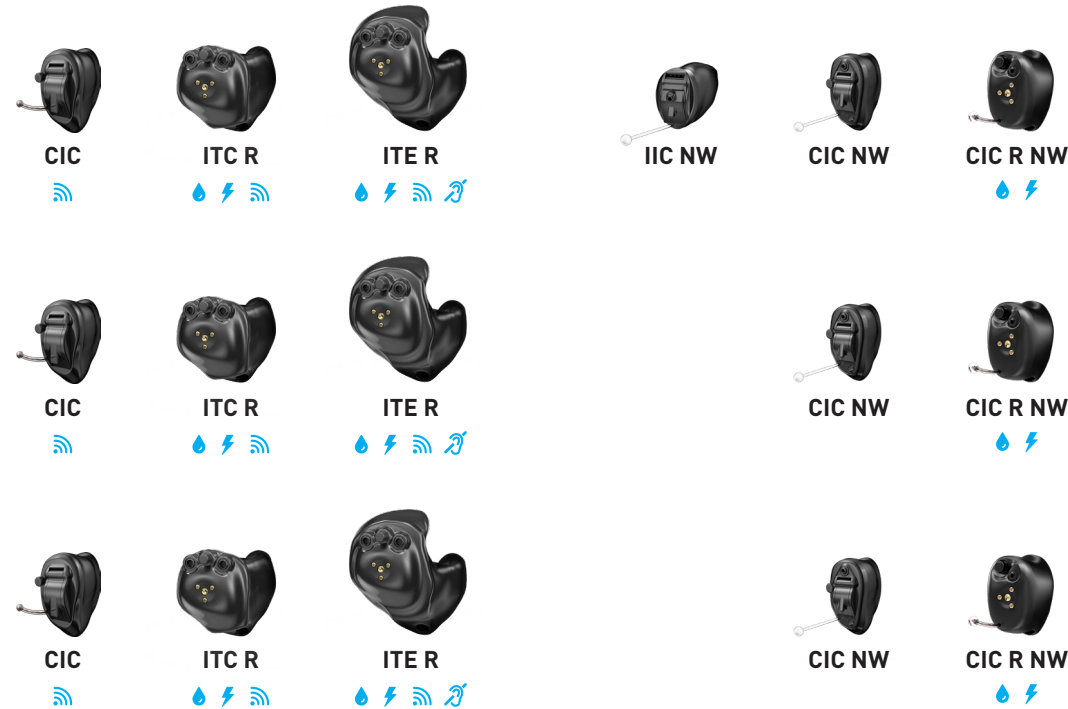

RIC Products

OMEGA^{AI} | AURACAST

Custom Products

OMEGA^{AI} | AURACAST

Signature
SERIES

BTE Products

G SERIES^{AI}

RIC Products

G SERIES^{AI}

Waterproof*
 Rechargeable
 LED Status Light Indicator
 Wireless
 Telecoil
 CRoS
 *Up to 1 meter.

StarLink Edge Accessories

StarLink Edge TV Streamer
Part No. P00004315
AURACAST

StarLink Edge Table Microphone
Part No. P00004326

StarLink Edge Remote Microphone
Part No. P00004321

StarLink Remote Control 2.0
Part No. P00002347

Compatible Apps

My Starkey

HEAR Share

Scan to check phone compatibility

StarLink Accessories

StarLink TV Streamer
Part No. 43119-000